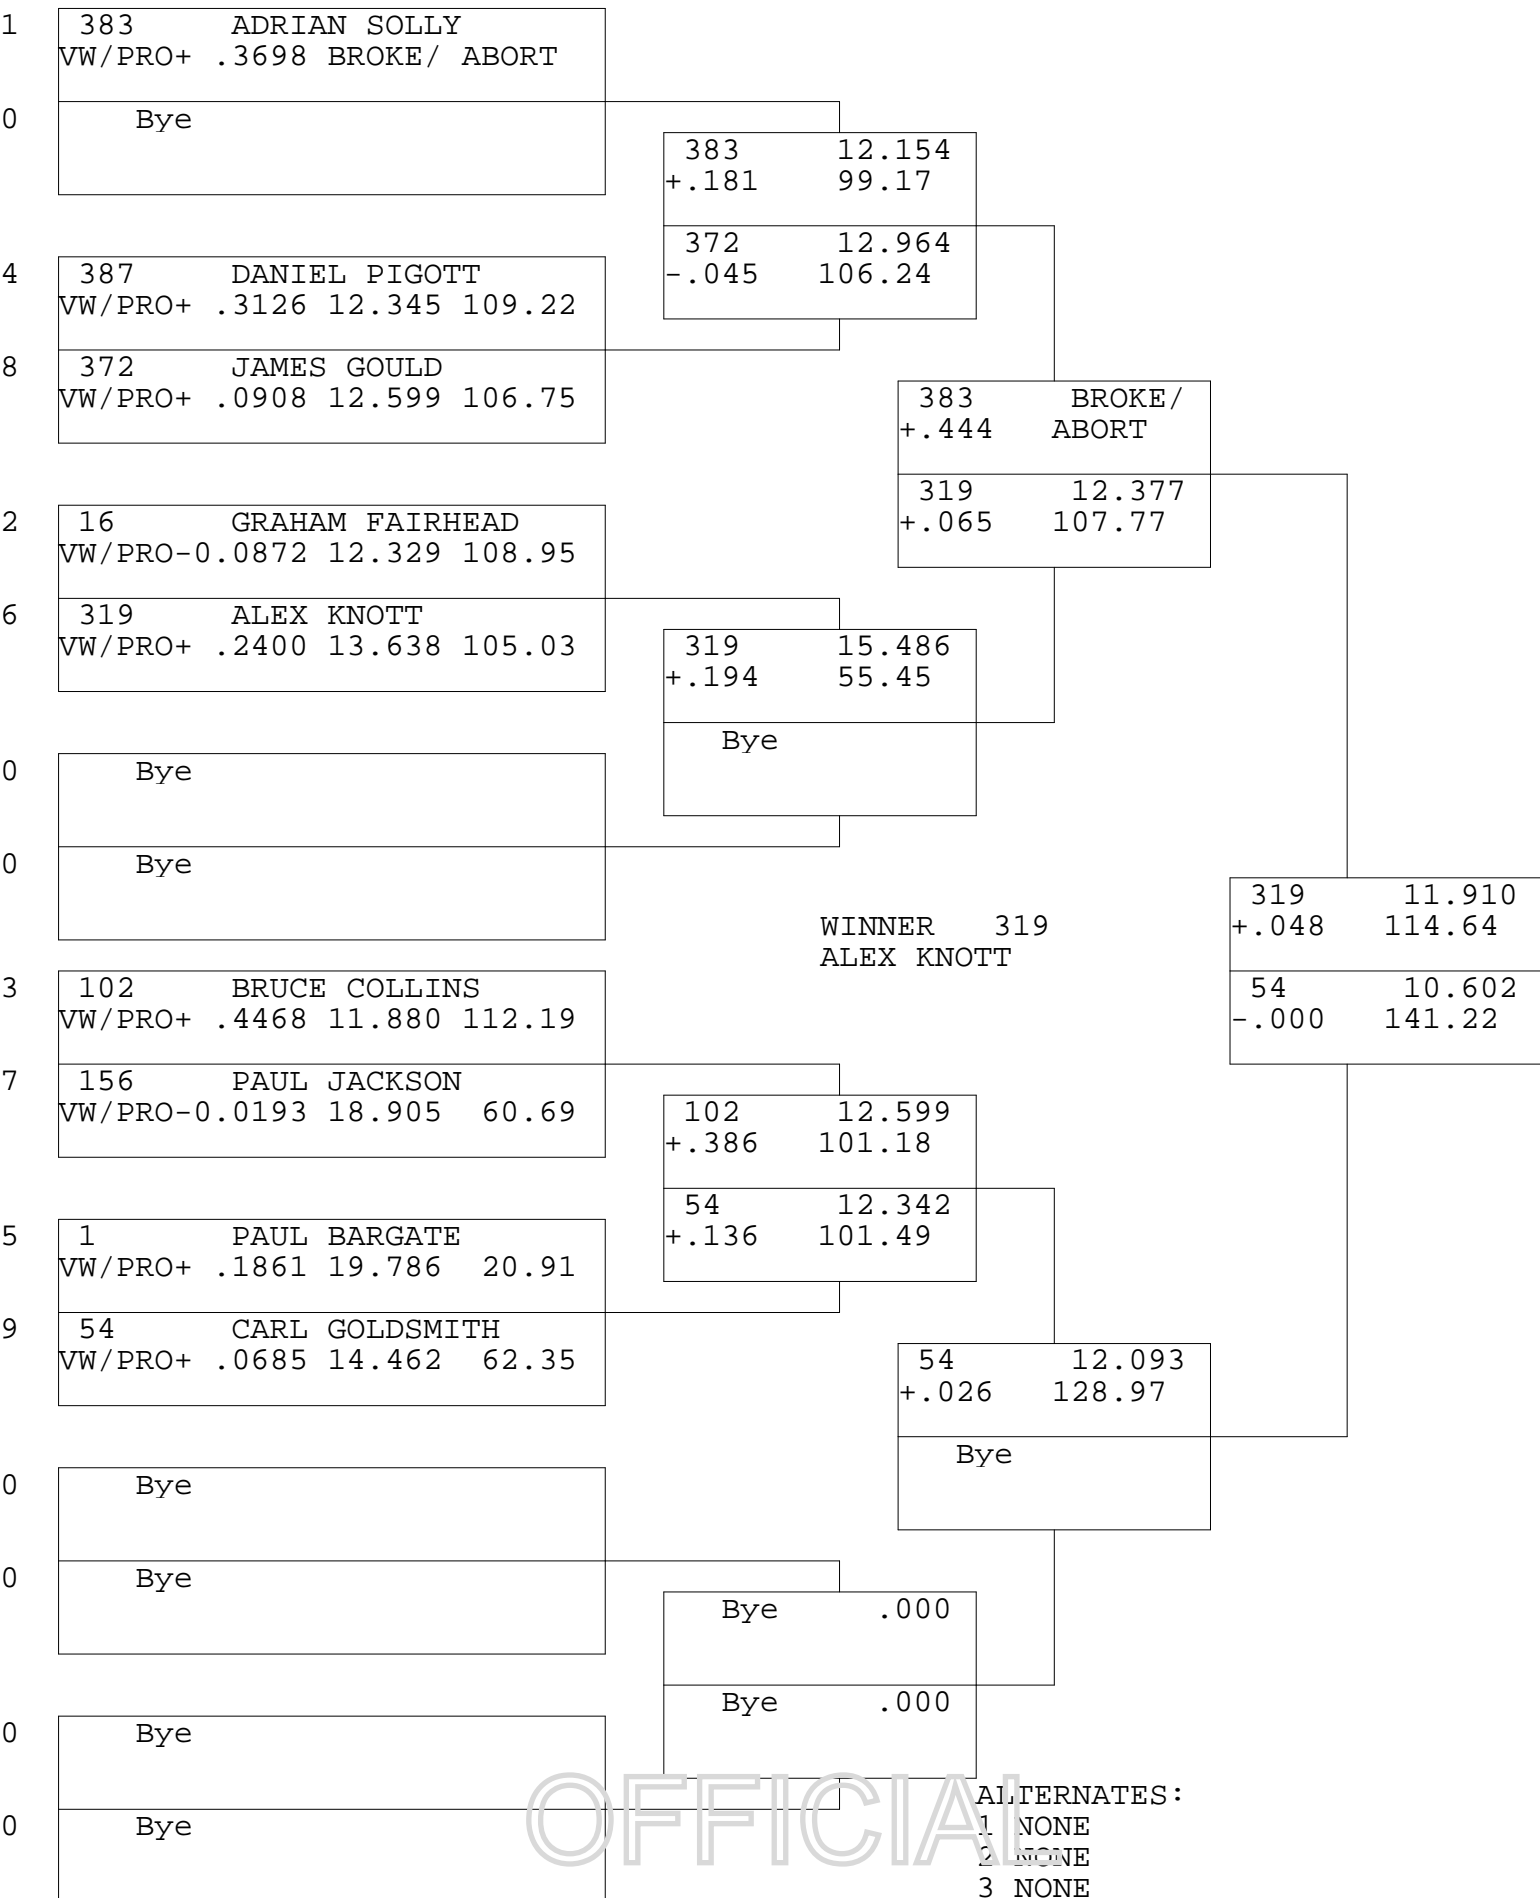

VW PRO/ EXHIB

TSI RACENET SYSTEM  
PROGRESSIVE LADDER FOR 9 CARS

2019-08-18  
5:44:21 PM

OFFICIAL