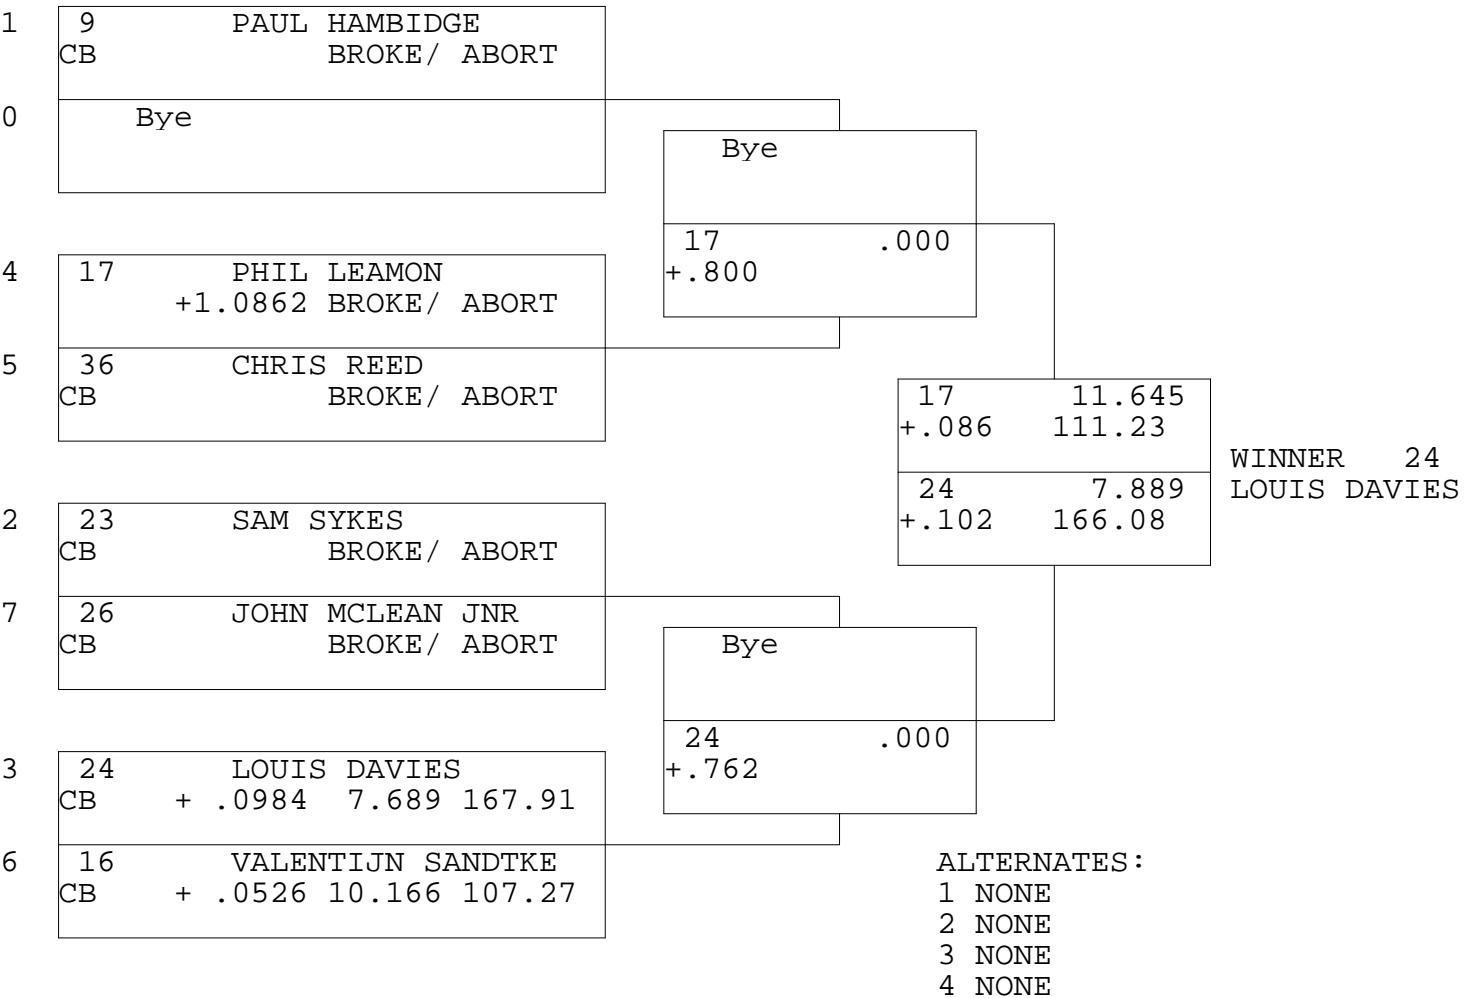

COMP BIKE #2

TSI RACENET SYSTEM  
 PROGRESSIVE LADDER FOR 7 CARS

2019-08-18  
 5:07:55 PM

OFFICIAL