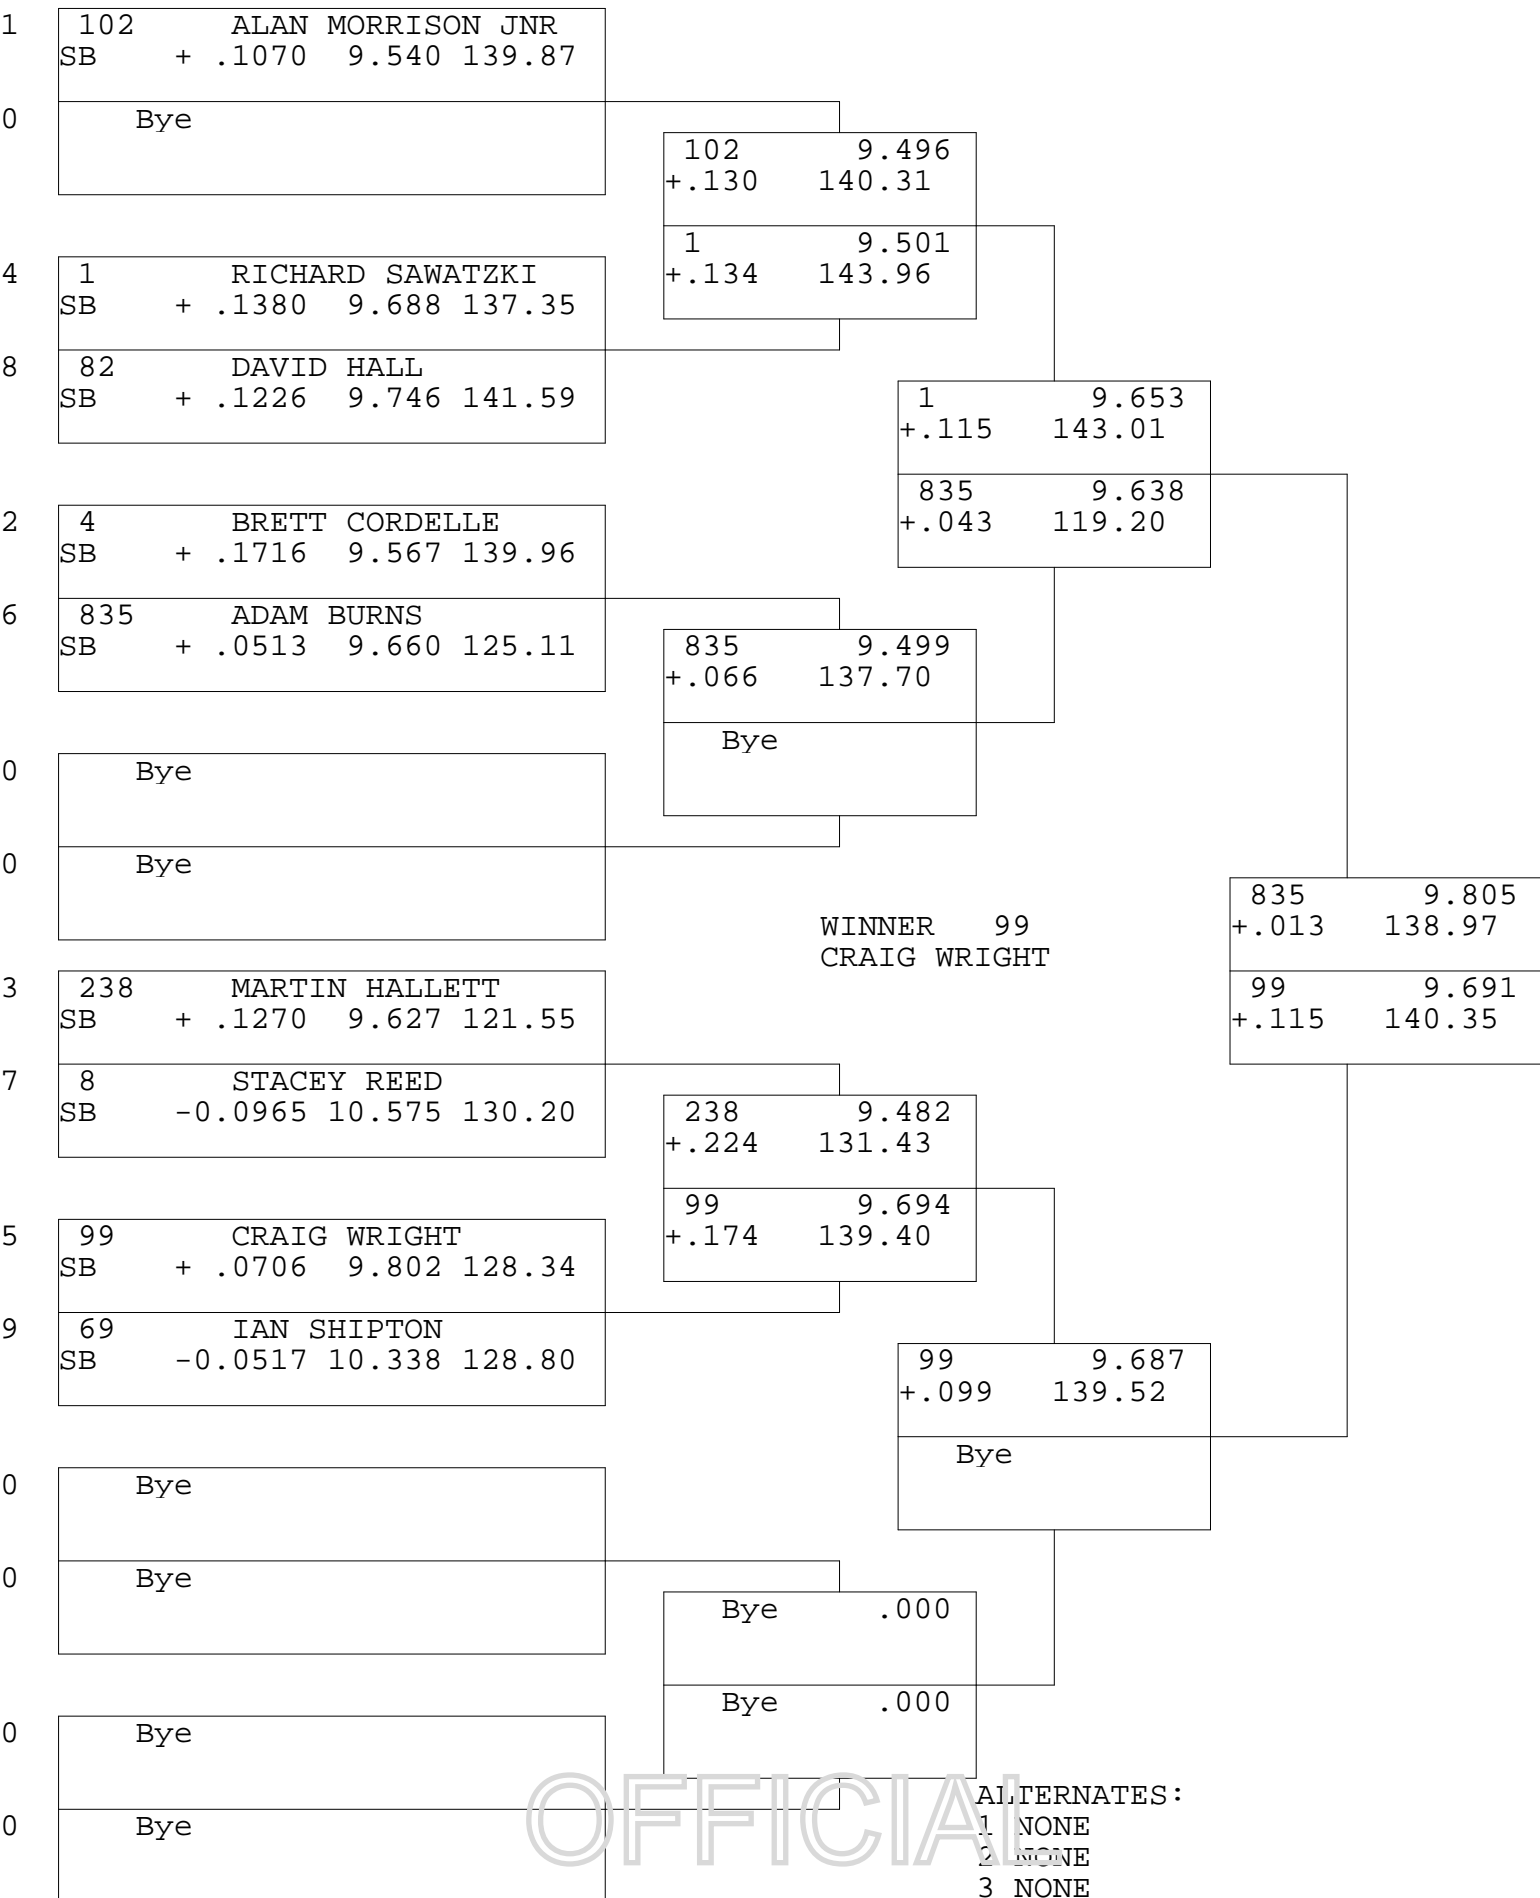

9.50 BIKE #1

TSI RACENET SYSTEM  
PROGRESSIVE LADDER FOR 9 CARS

2019-08-17  
7:38:06 PM

OFFICIAL ALTERNATES:  
 1 NONE  
 2 NONE  
 3 NONE  
 4 NONE