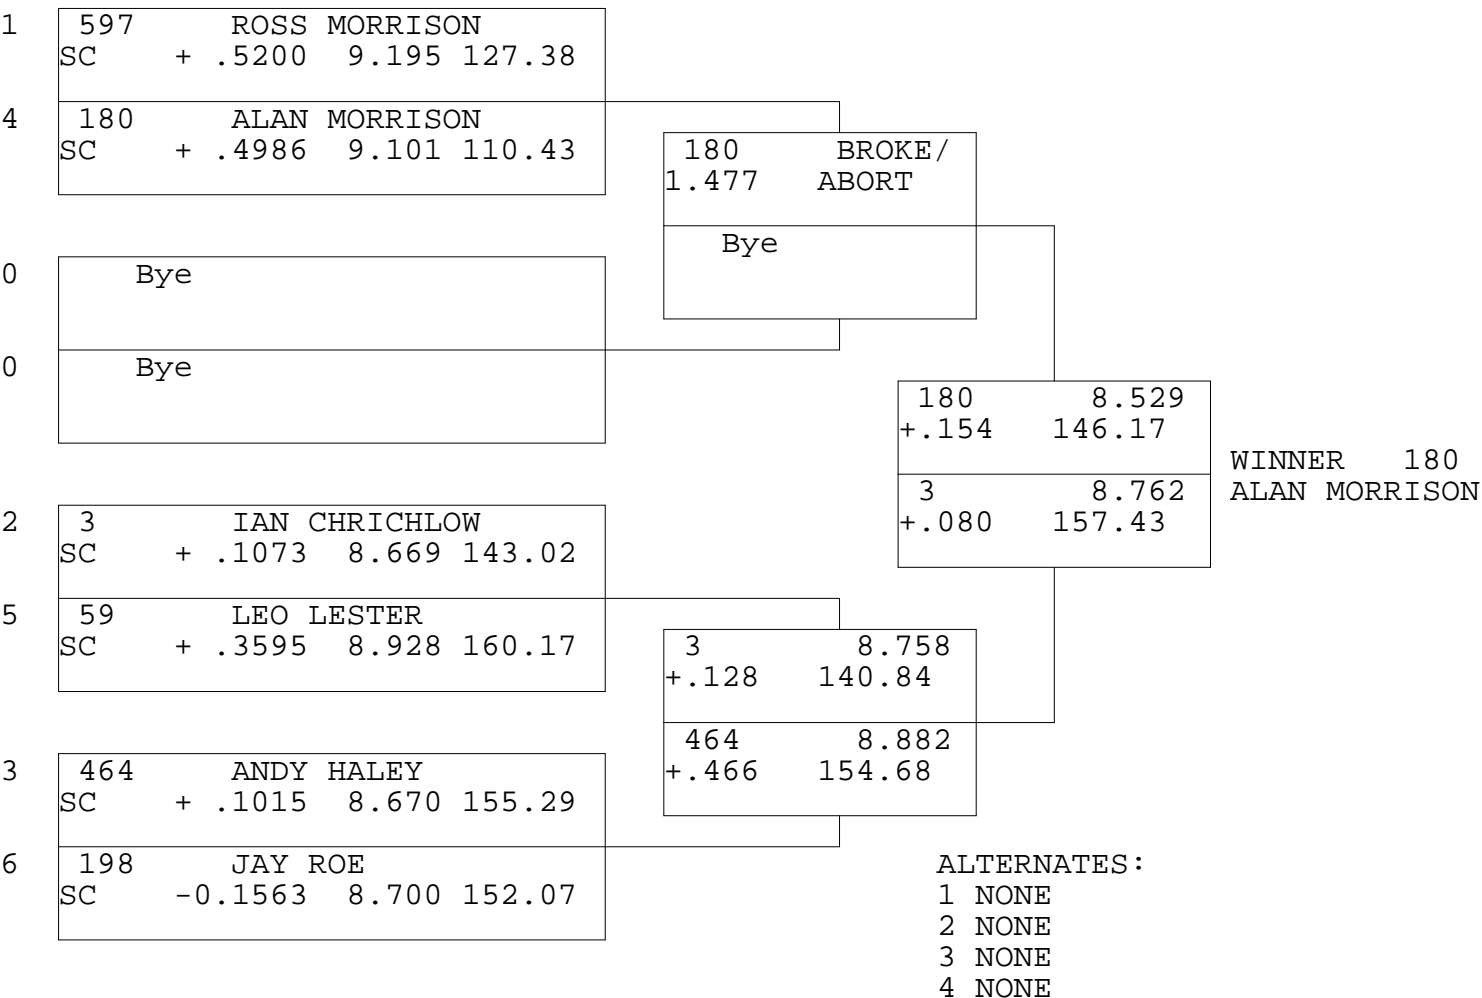

8.50 BIKE #2

TSI RACENET SYSTEM
 PROGRESSIVE LADDER FOR 6 CARS

2019-08-18
 5:51:10 PM

OFFICIAL