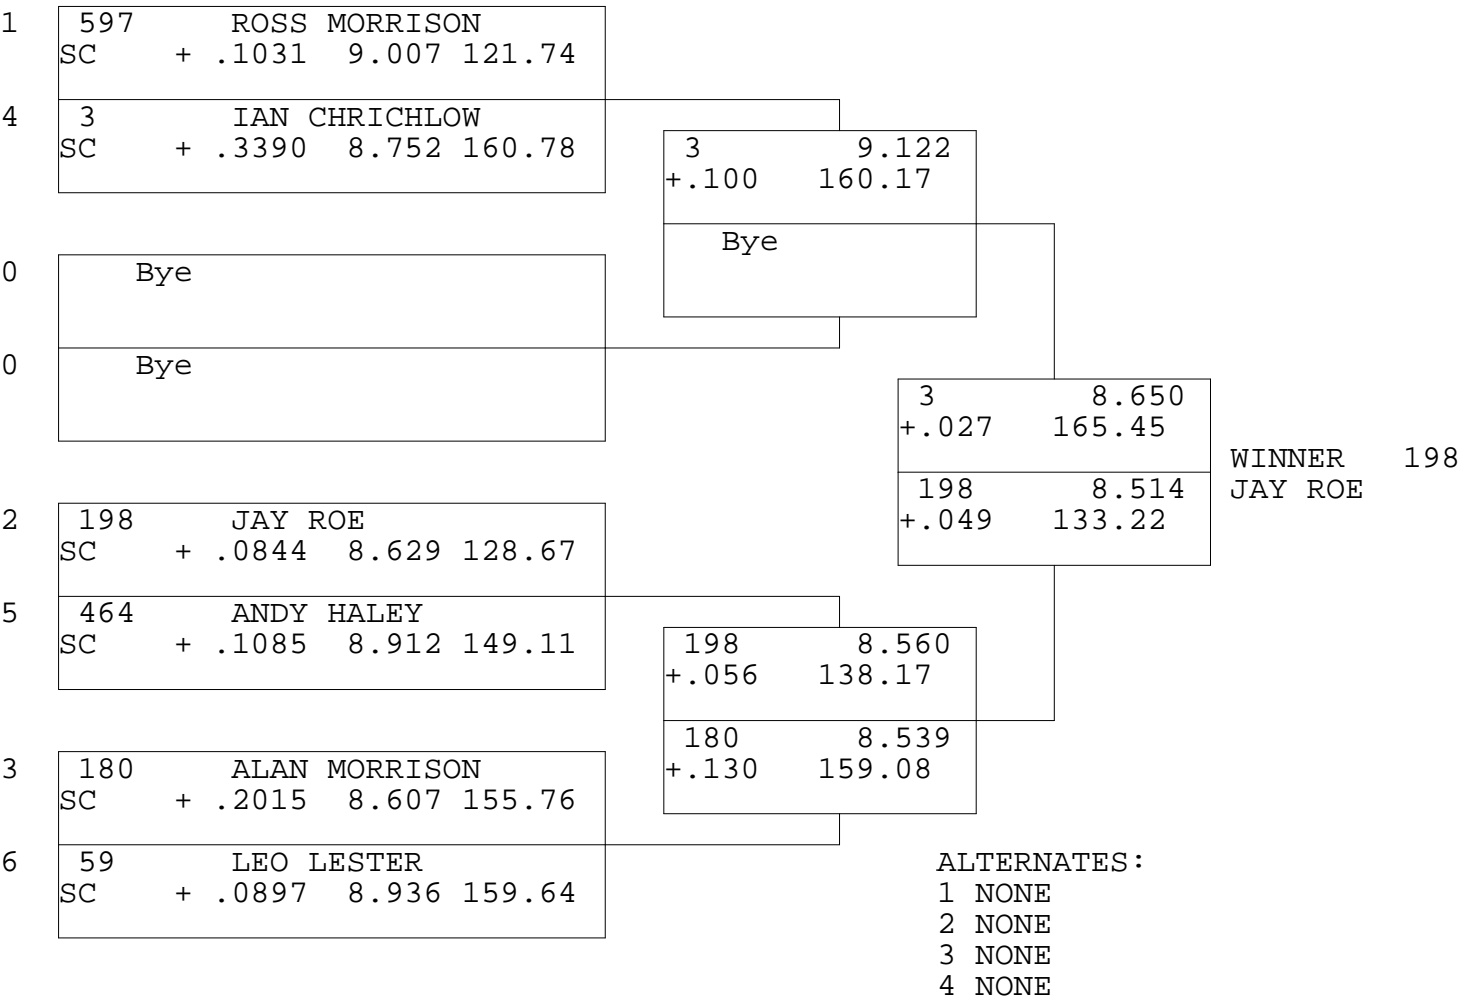

8.50 BIKE #1

TSI RACENET SYSTEM
 PROGRESSIVE LADDER FOR 6 CARS

2019-08-17
 7:46:27 PM

OFFICIAL