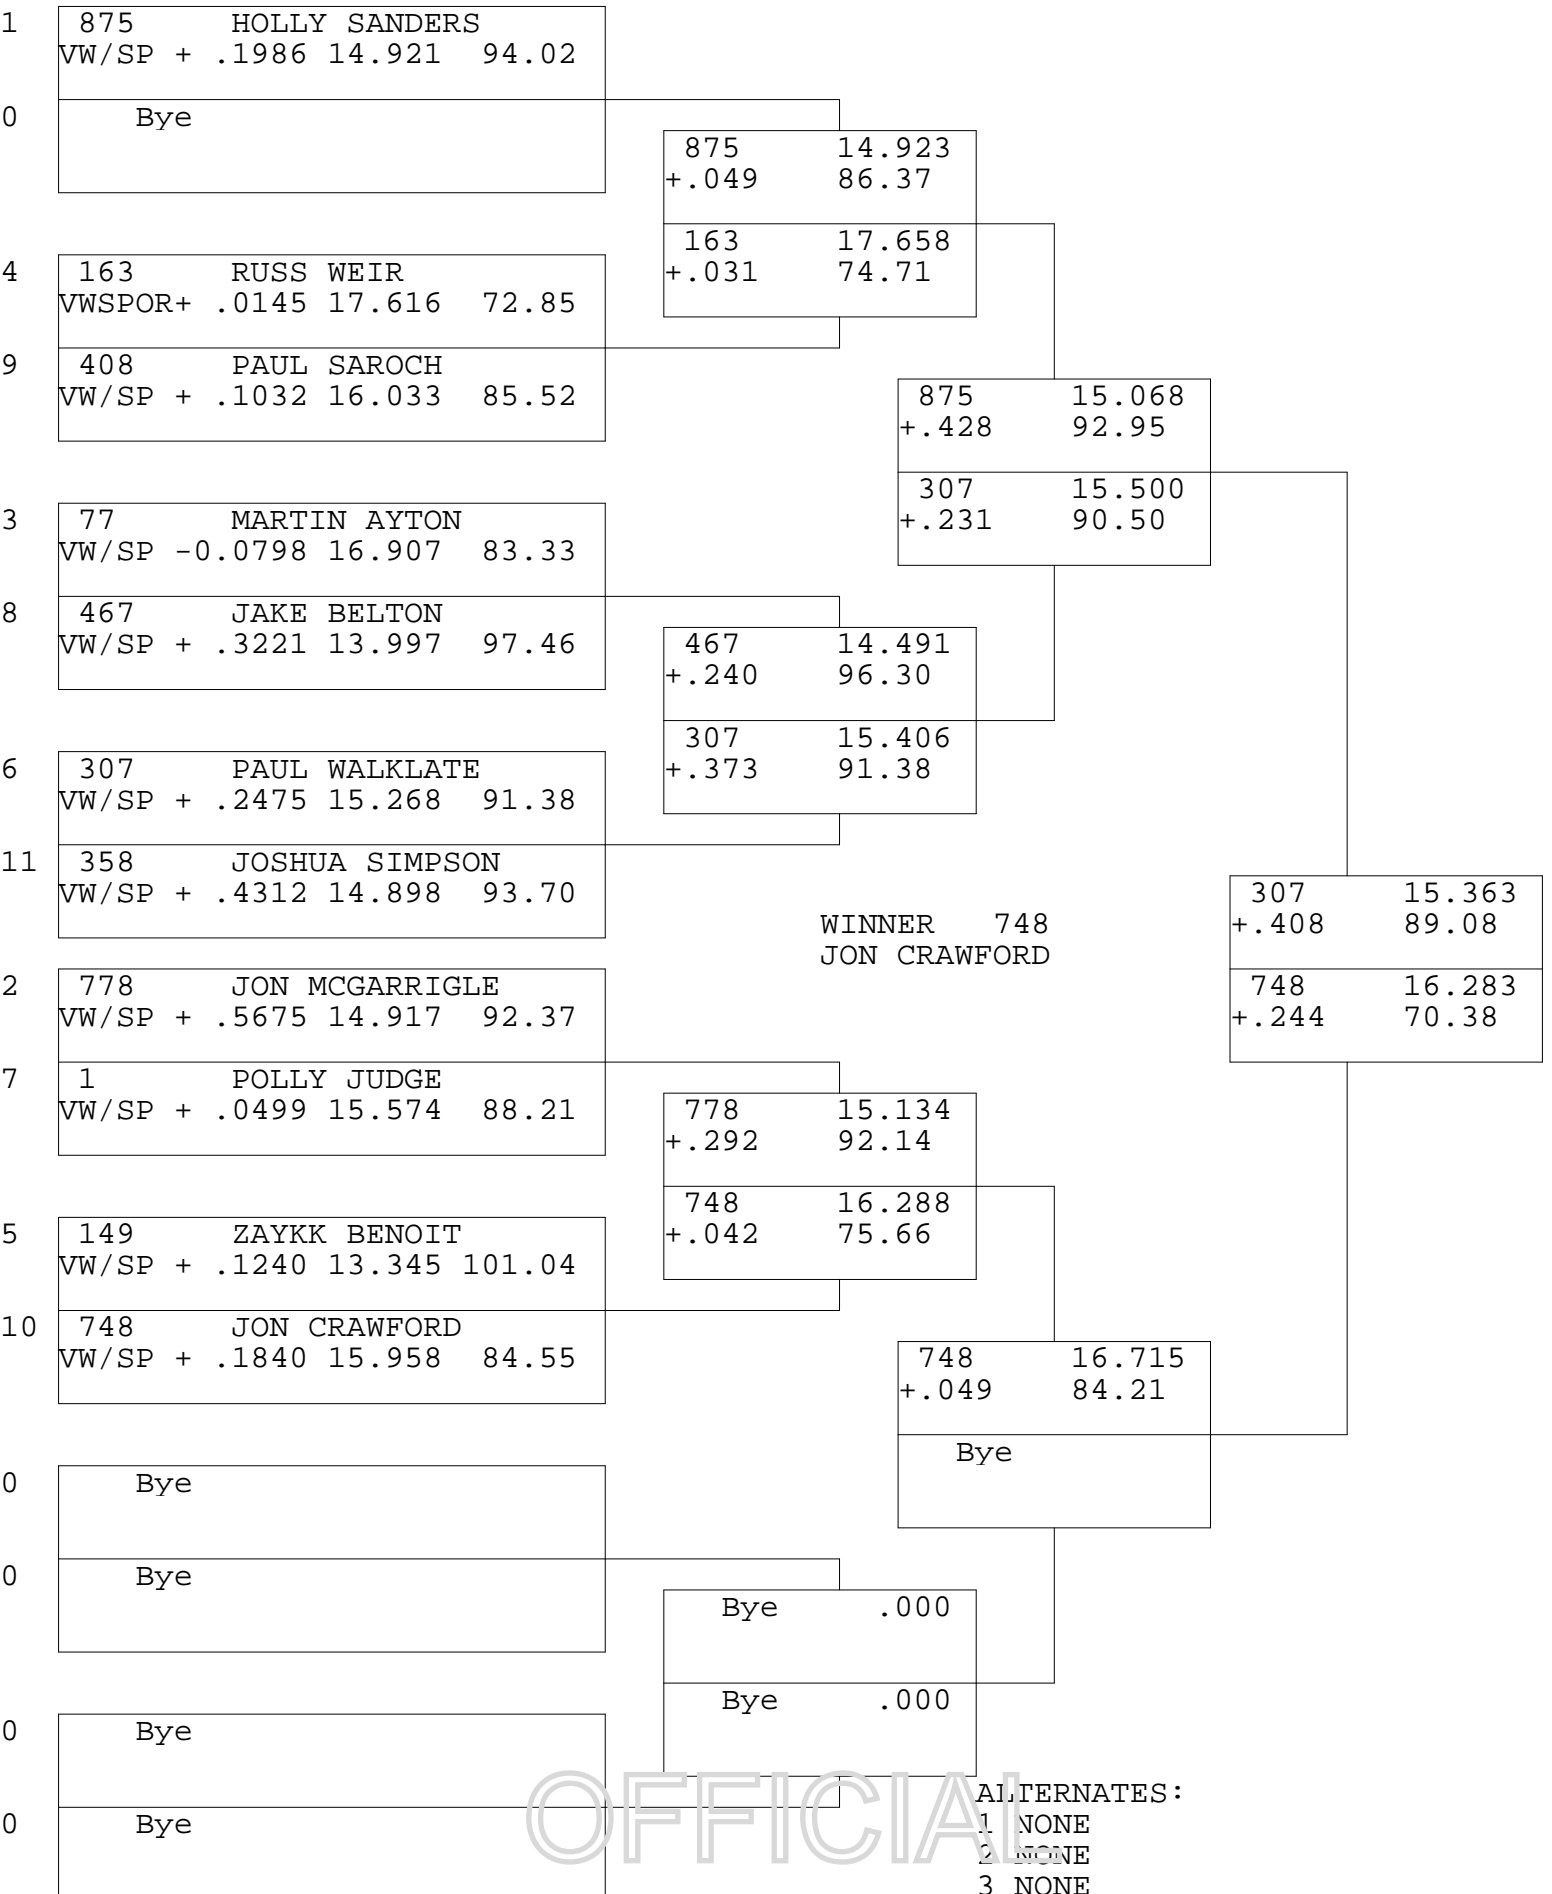

VW SPORTSMAN

TSI RACENET SYSTEM  
PROGRESSIVE LADDER FOR 11 CARS

2019-04-21  
5:28:21 PM

OFFICIAL

ALTERNATES:  
1 NONE  
2 NONE  
3 NONE  
4 NONE