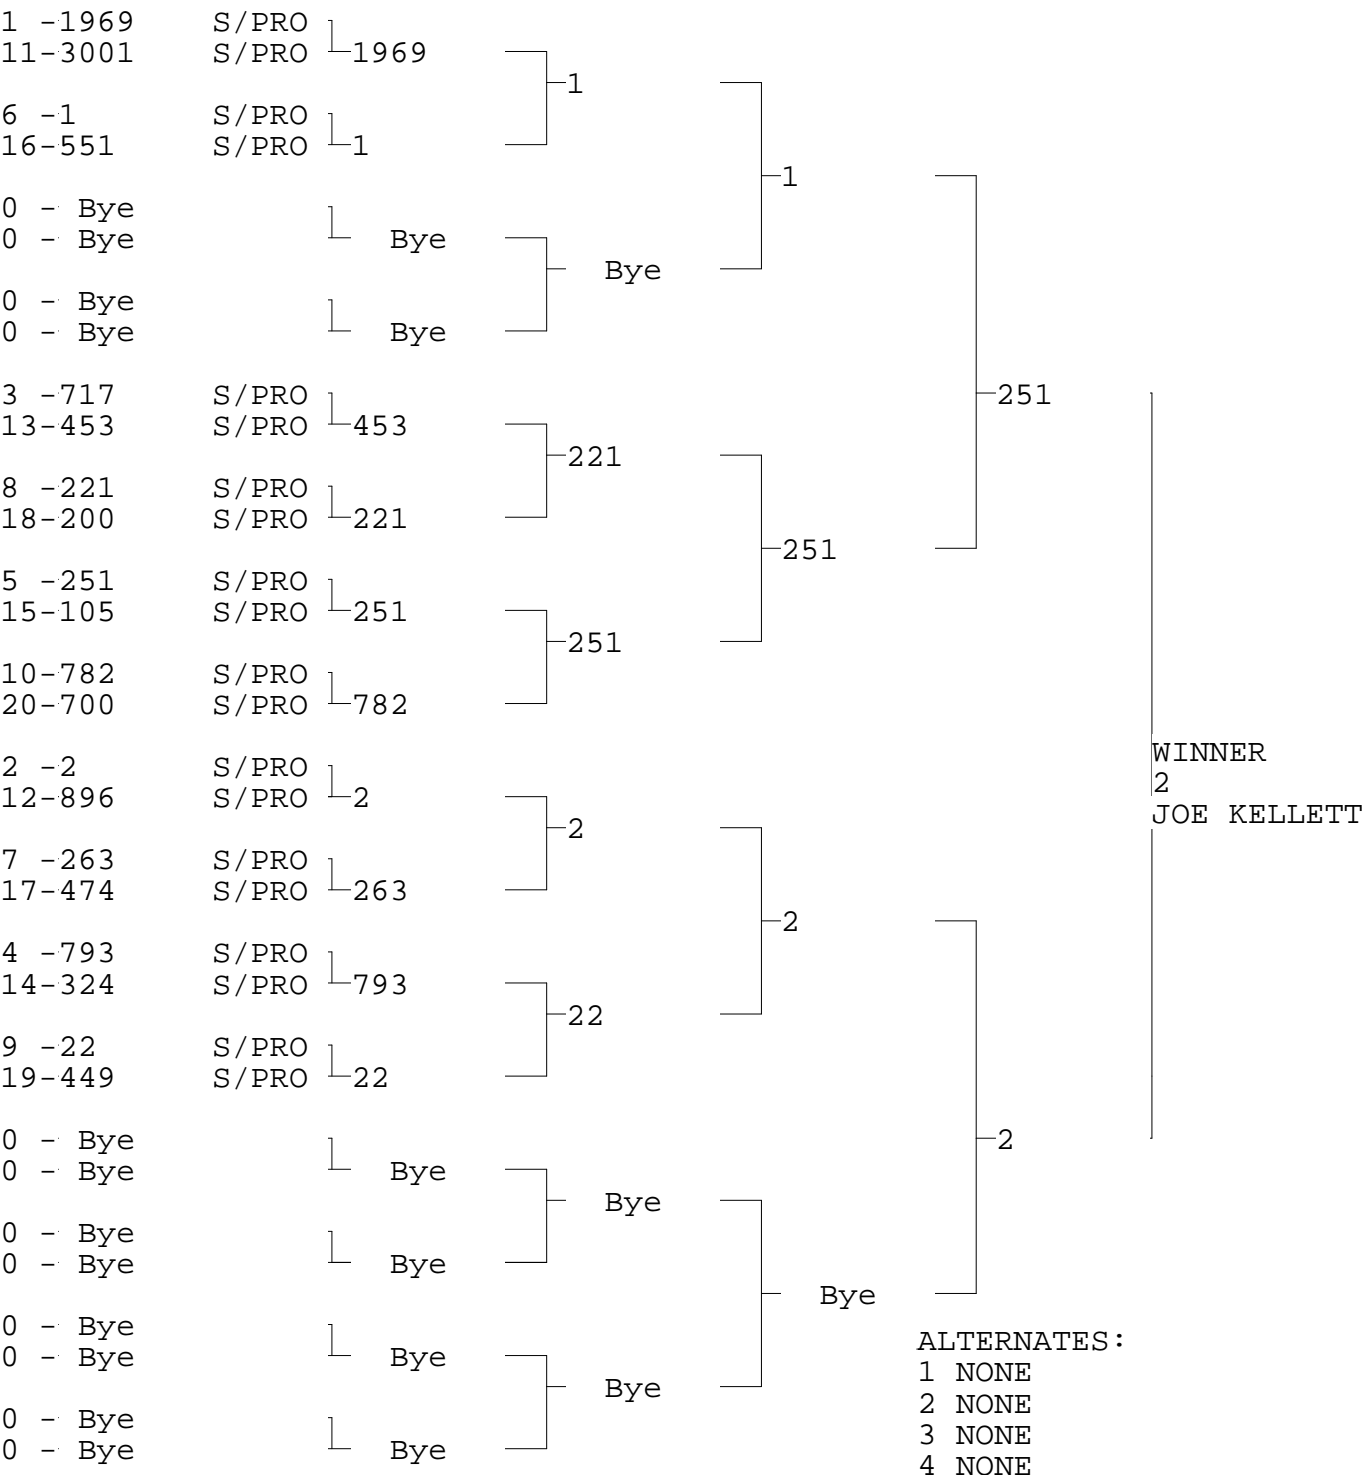

SUPER PRO E.T.

TSI RACENET SYSTEM
PROGRESSIVE LADDER FOR 20 CARS

2019-04-21
5:38:51 PM

OFFICIAL