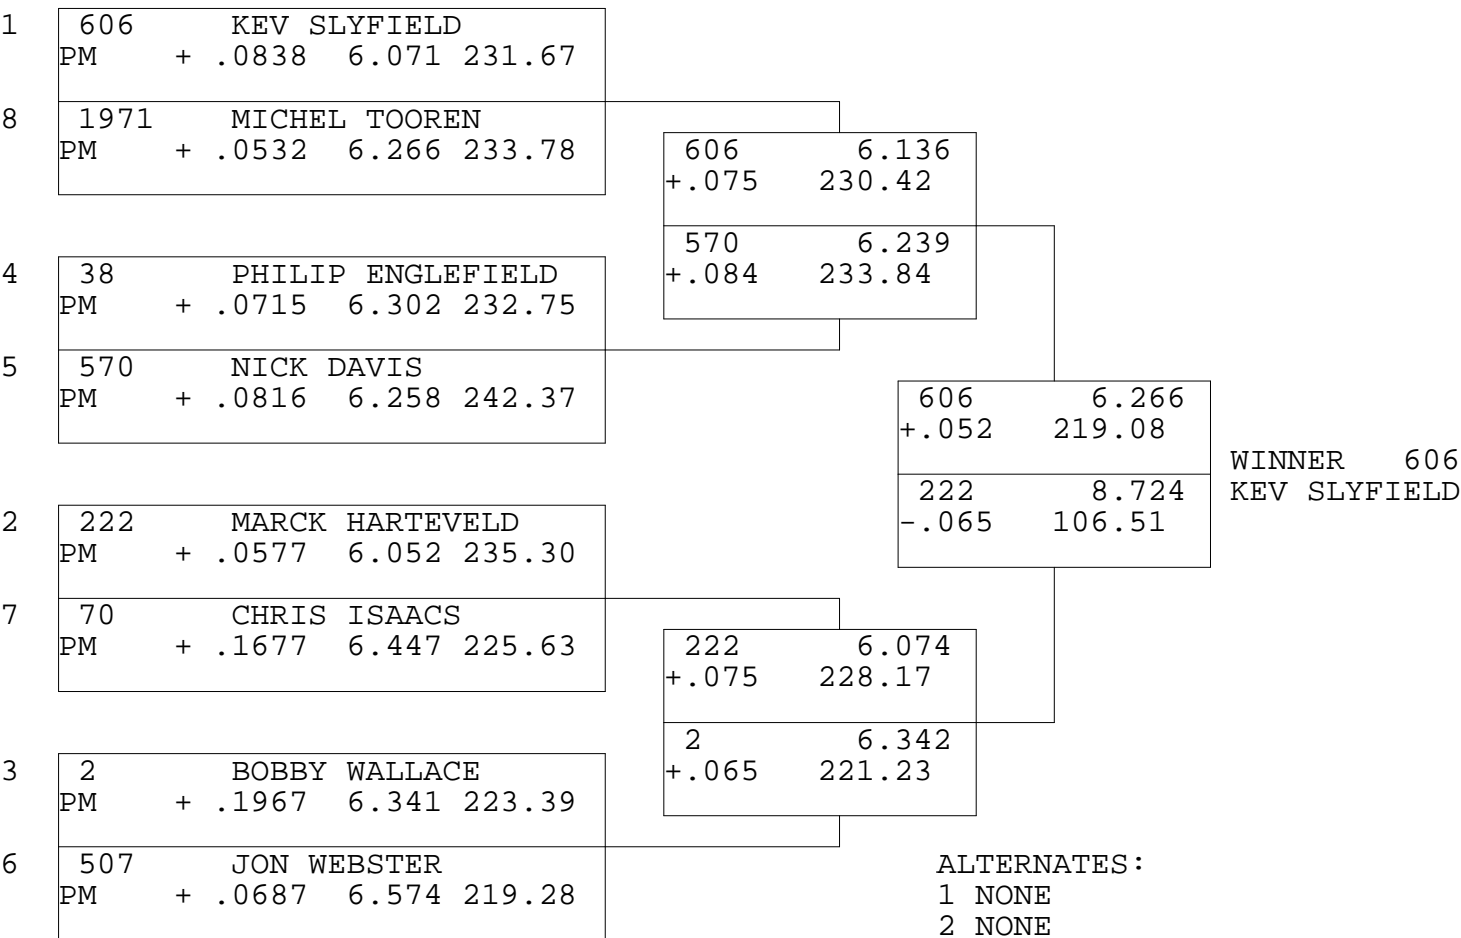

PRO MODIFIED

TSI RACENET SYSTEM
 PROGRESSIVE LADDER FOR 8 CARS

2019-04-21
 5:32:07 PM

OFFICIAL