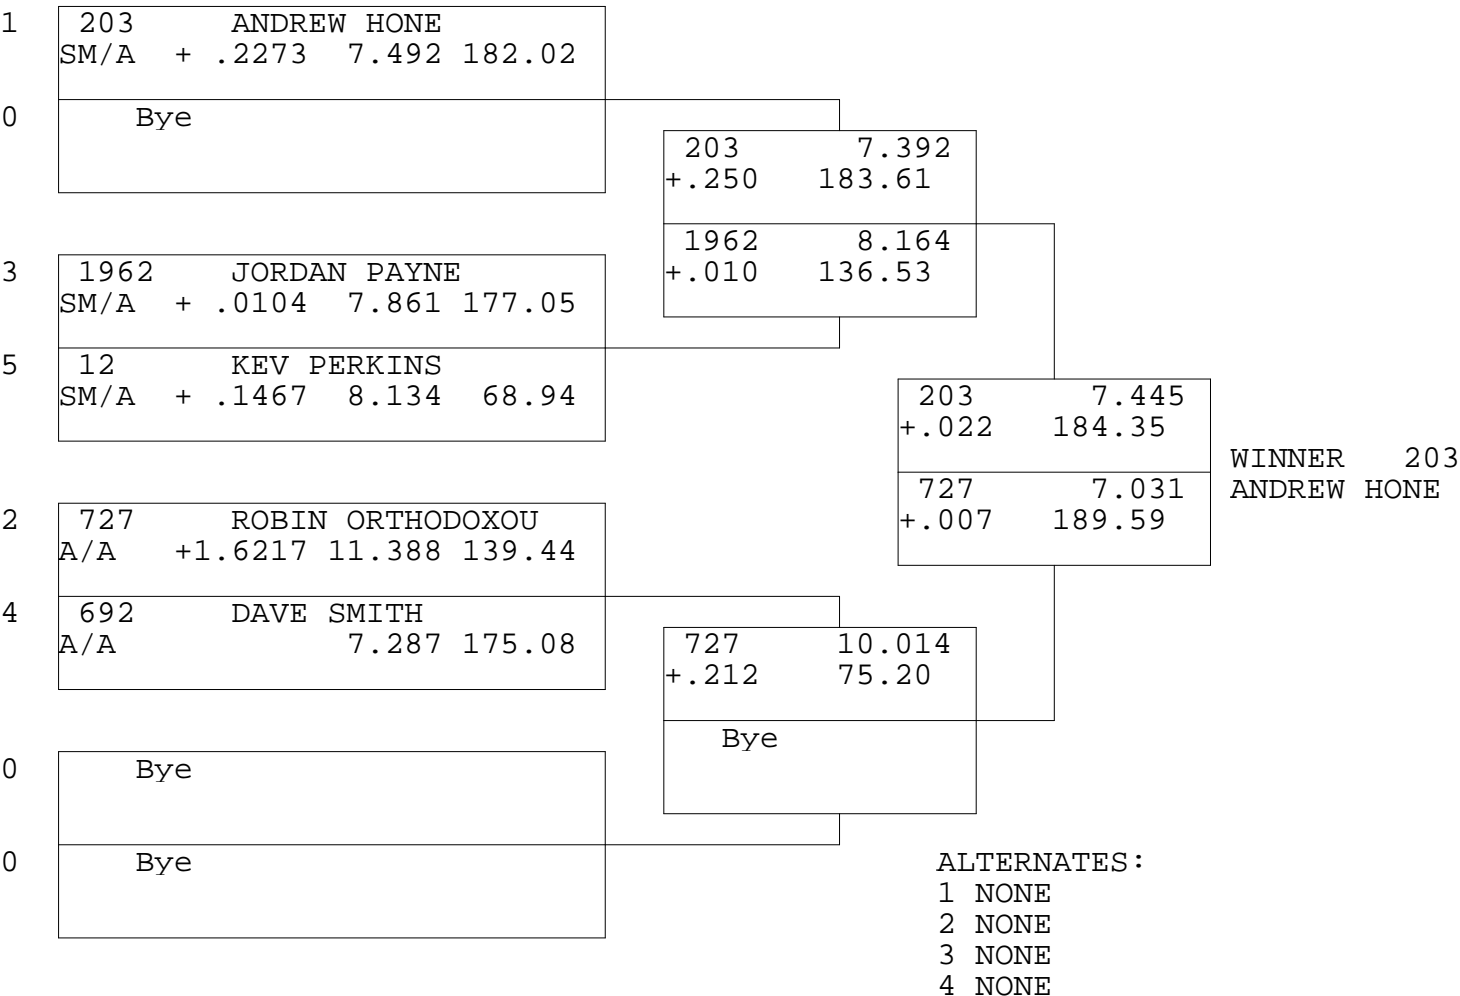

COMP ELIMINATOR

TSI RACENET SYSTEM
 PROGRESSIVE LADDER FOR 5 CARS

2019-04-21
 5:44:02 PM

OFFICIAL