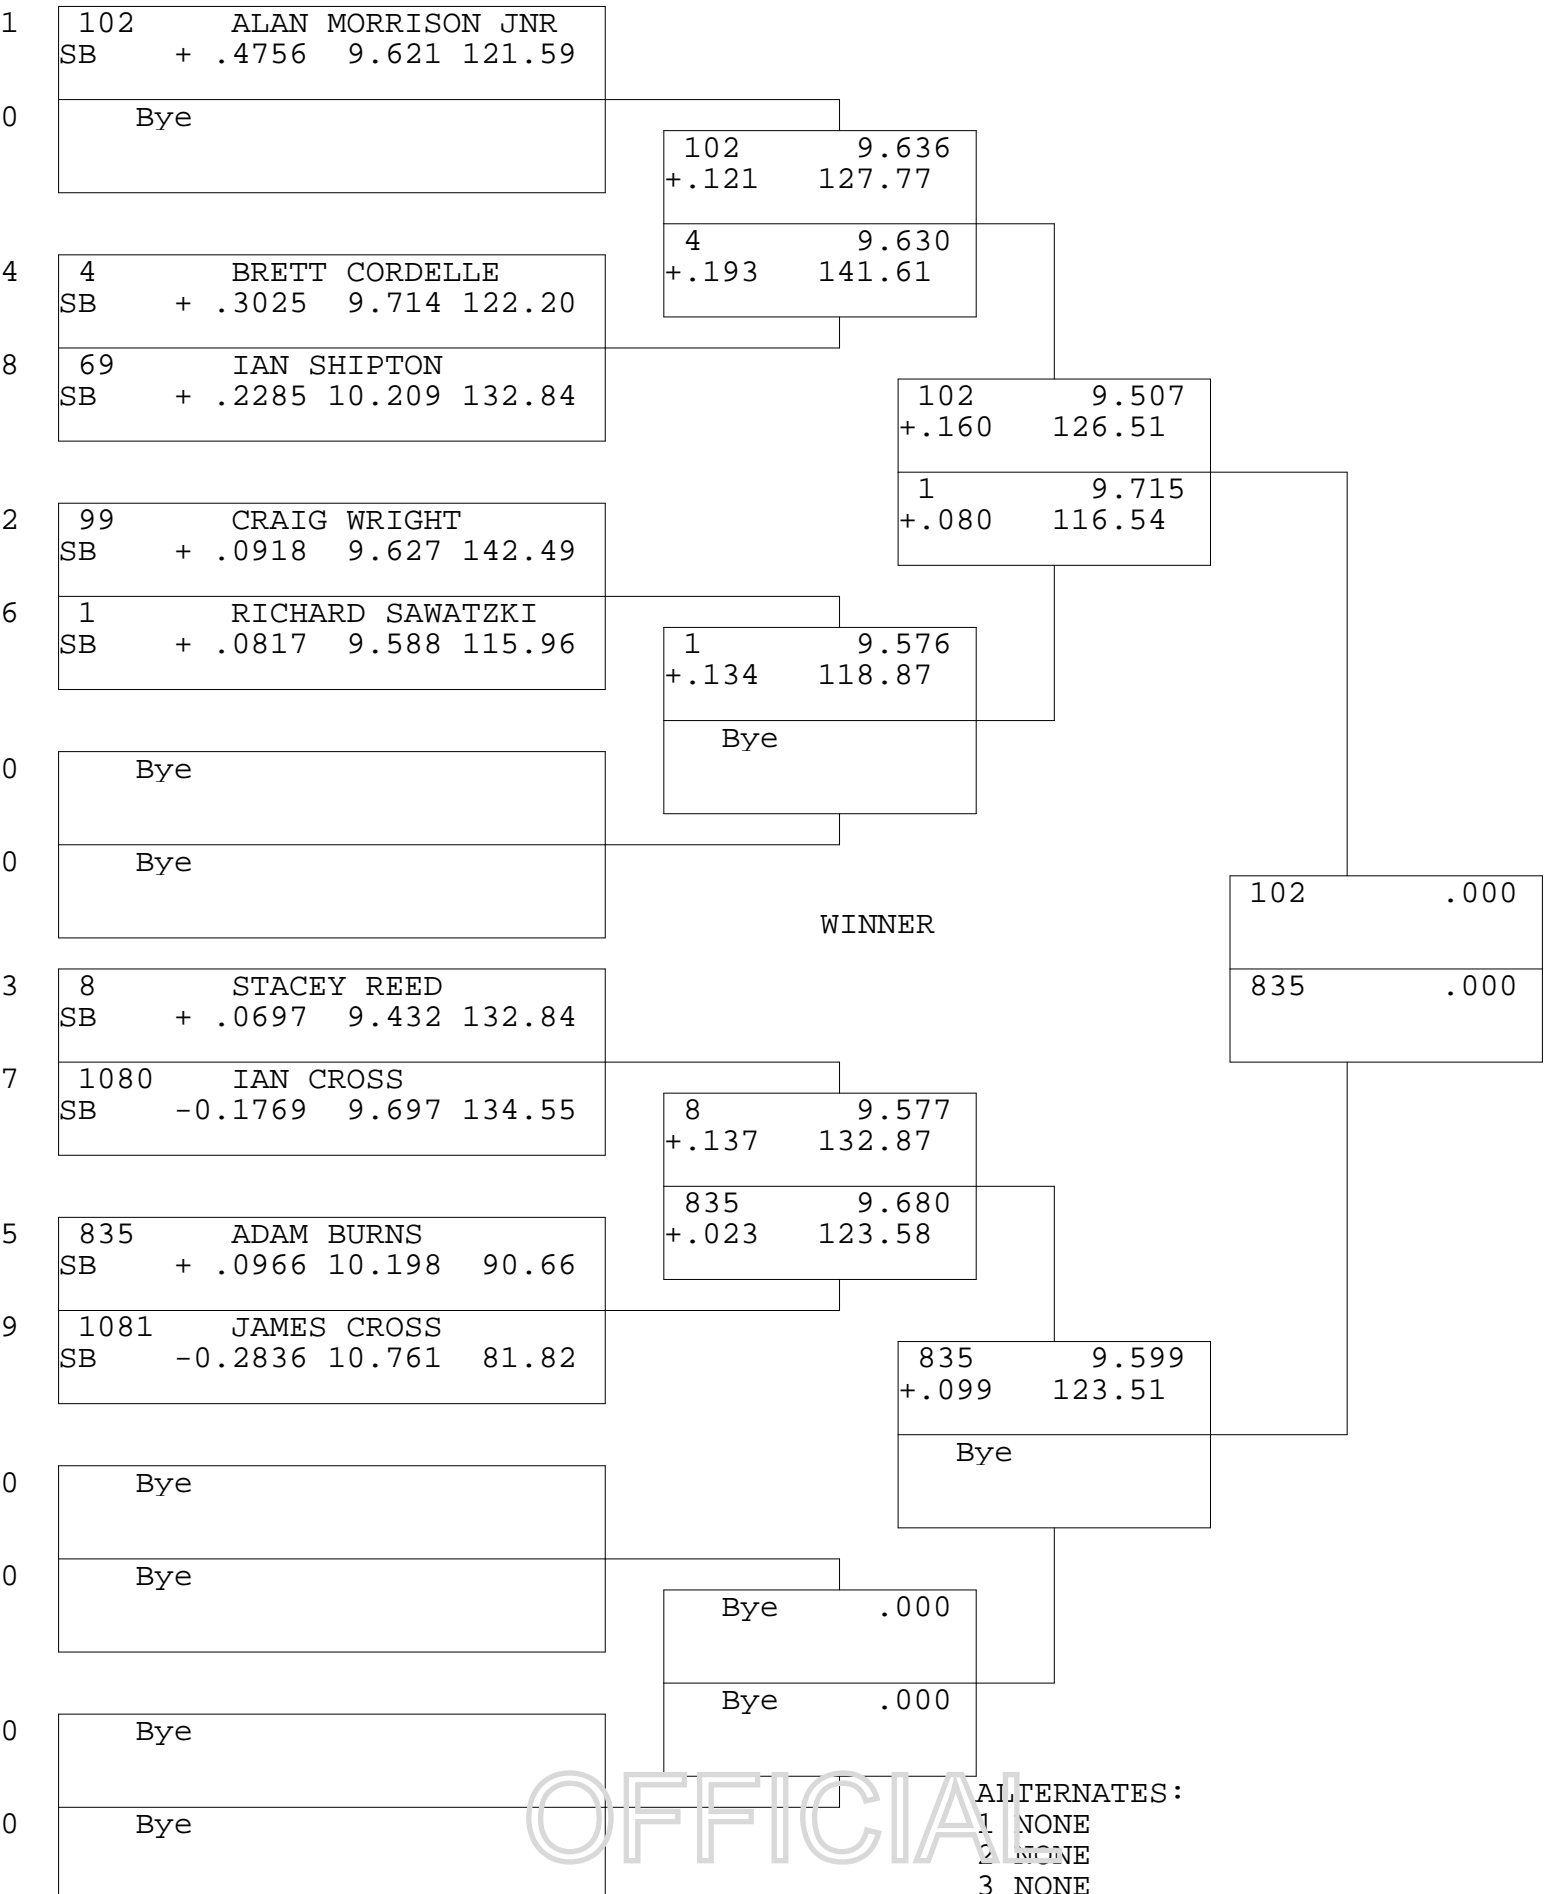

9.50 BIKE

TSI RACENET SYSTEM
PROGRESSIVE LADDER FOR 9 CARS

2019-04-21
5:17:28 PM

ALTERNATES:
1 NONE
2 NONE
3 NONE
4 NONE