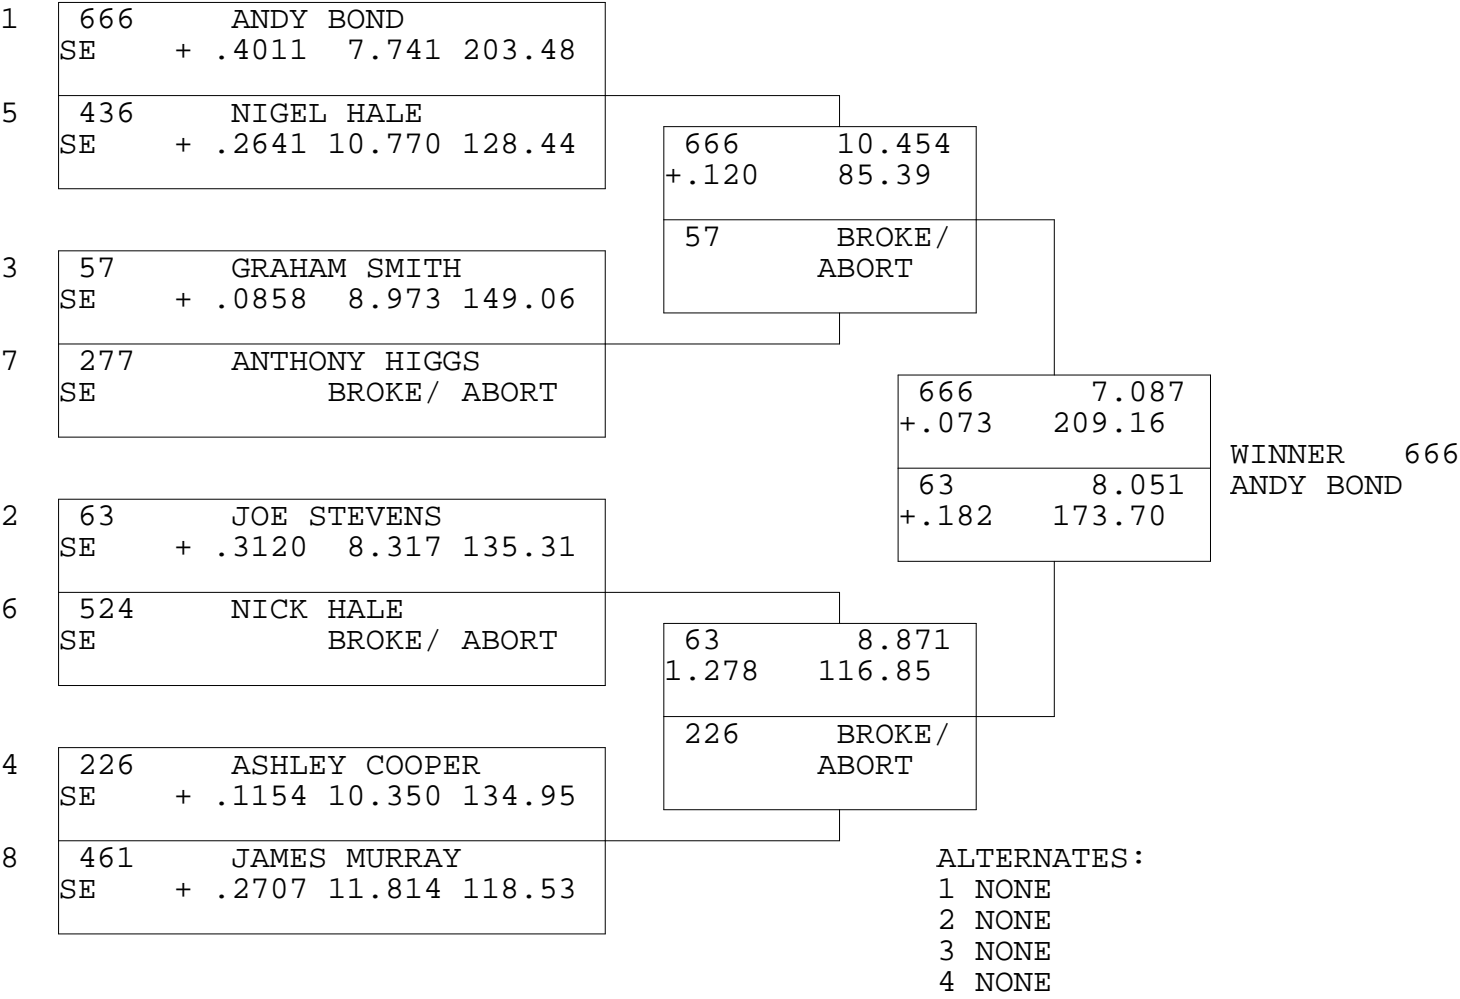

STREET ELIMINATOR

TSI RACENET SYSTEM
 PROGRESSIVE LADDER FOR 8 CARS

2019-05-27
 8:26:03 PM

OFFICIAL