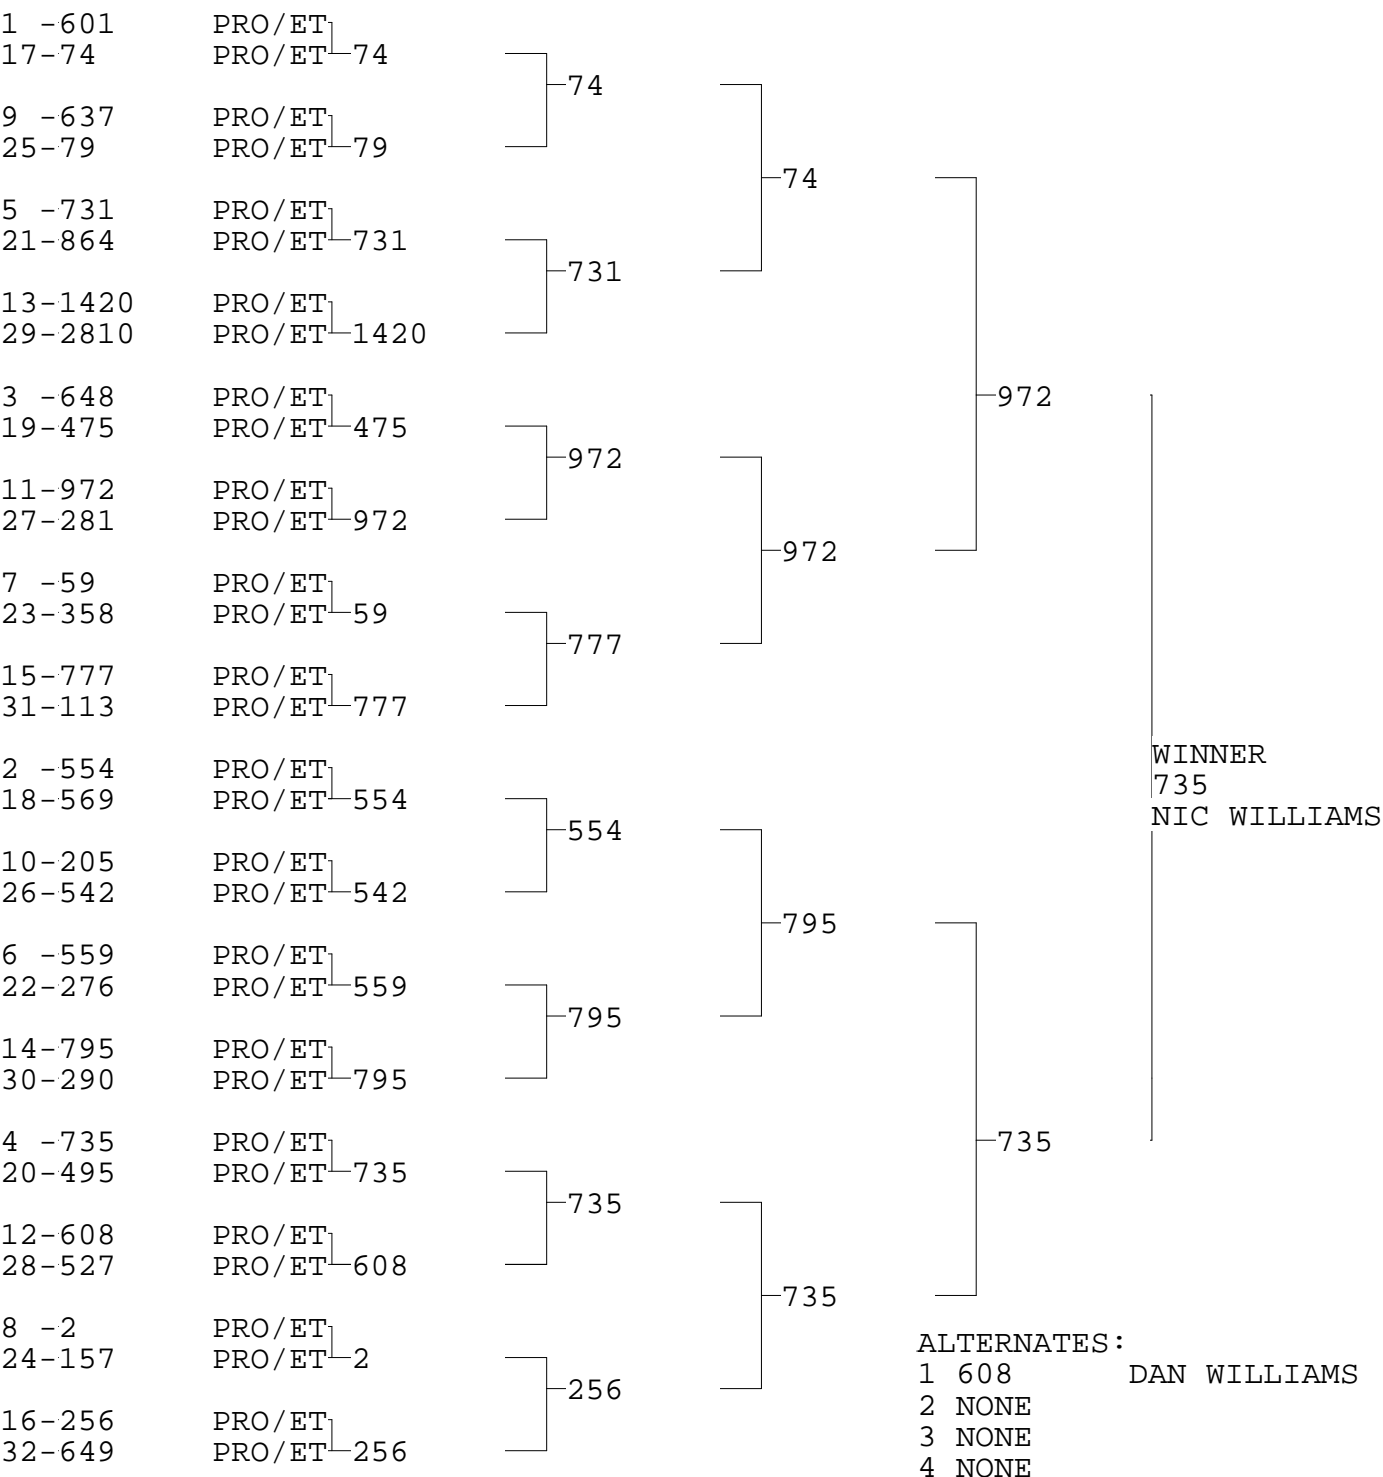

PRO ET

TSI RACENET SYSTEM
PROGRESSIVE LADDER FOR 32 CARS

2019-05-27
8:24:40 PM

OFFICIAL