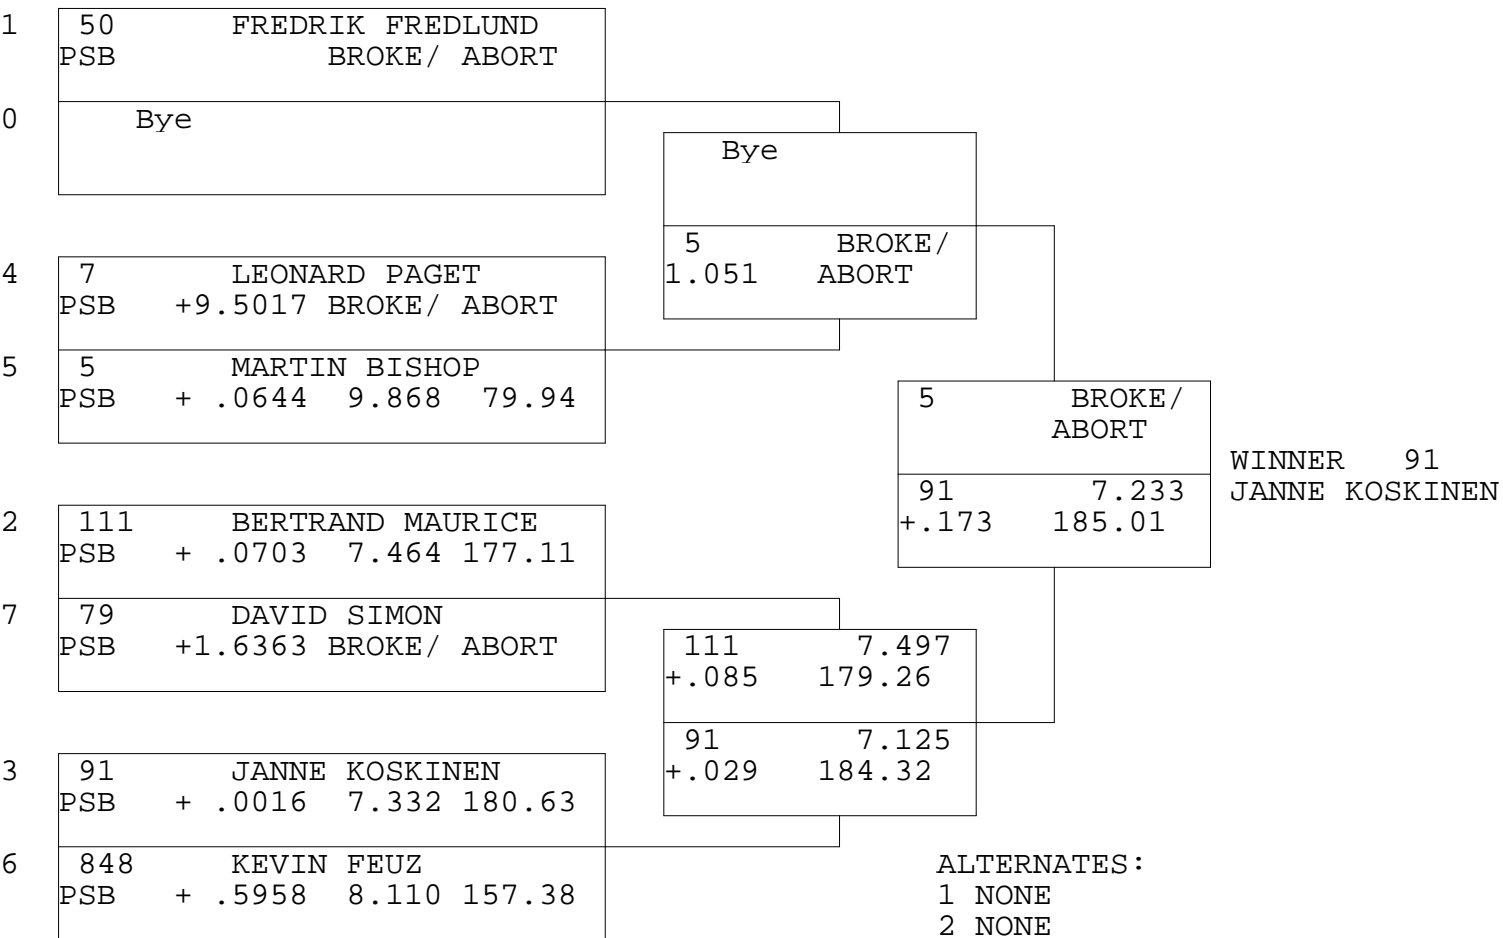

FIM E PRO STOCK

TSI RACENET SYSTEM  
 PROGRESSIVE LADDER FOR 7 CARS

2019-05-27  
 7:16:52 PM

OFFICIAL