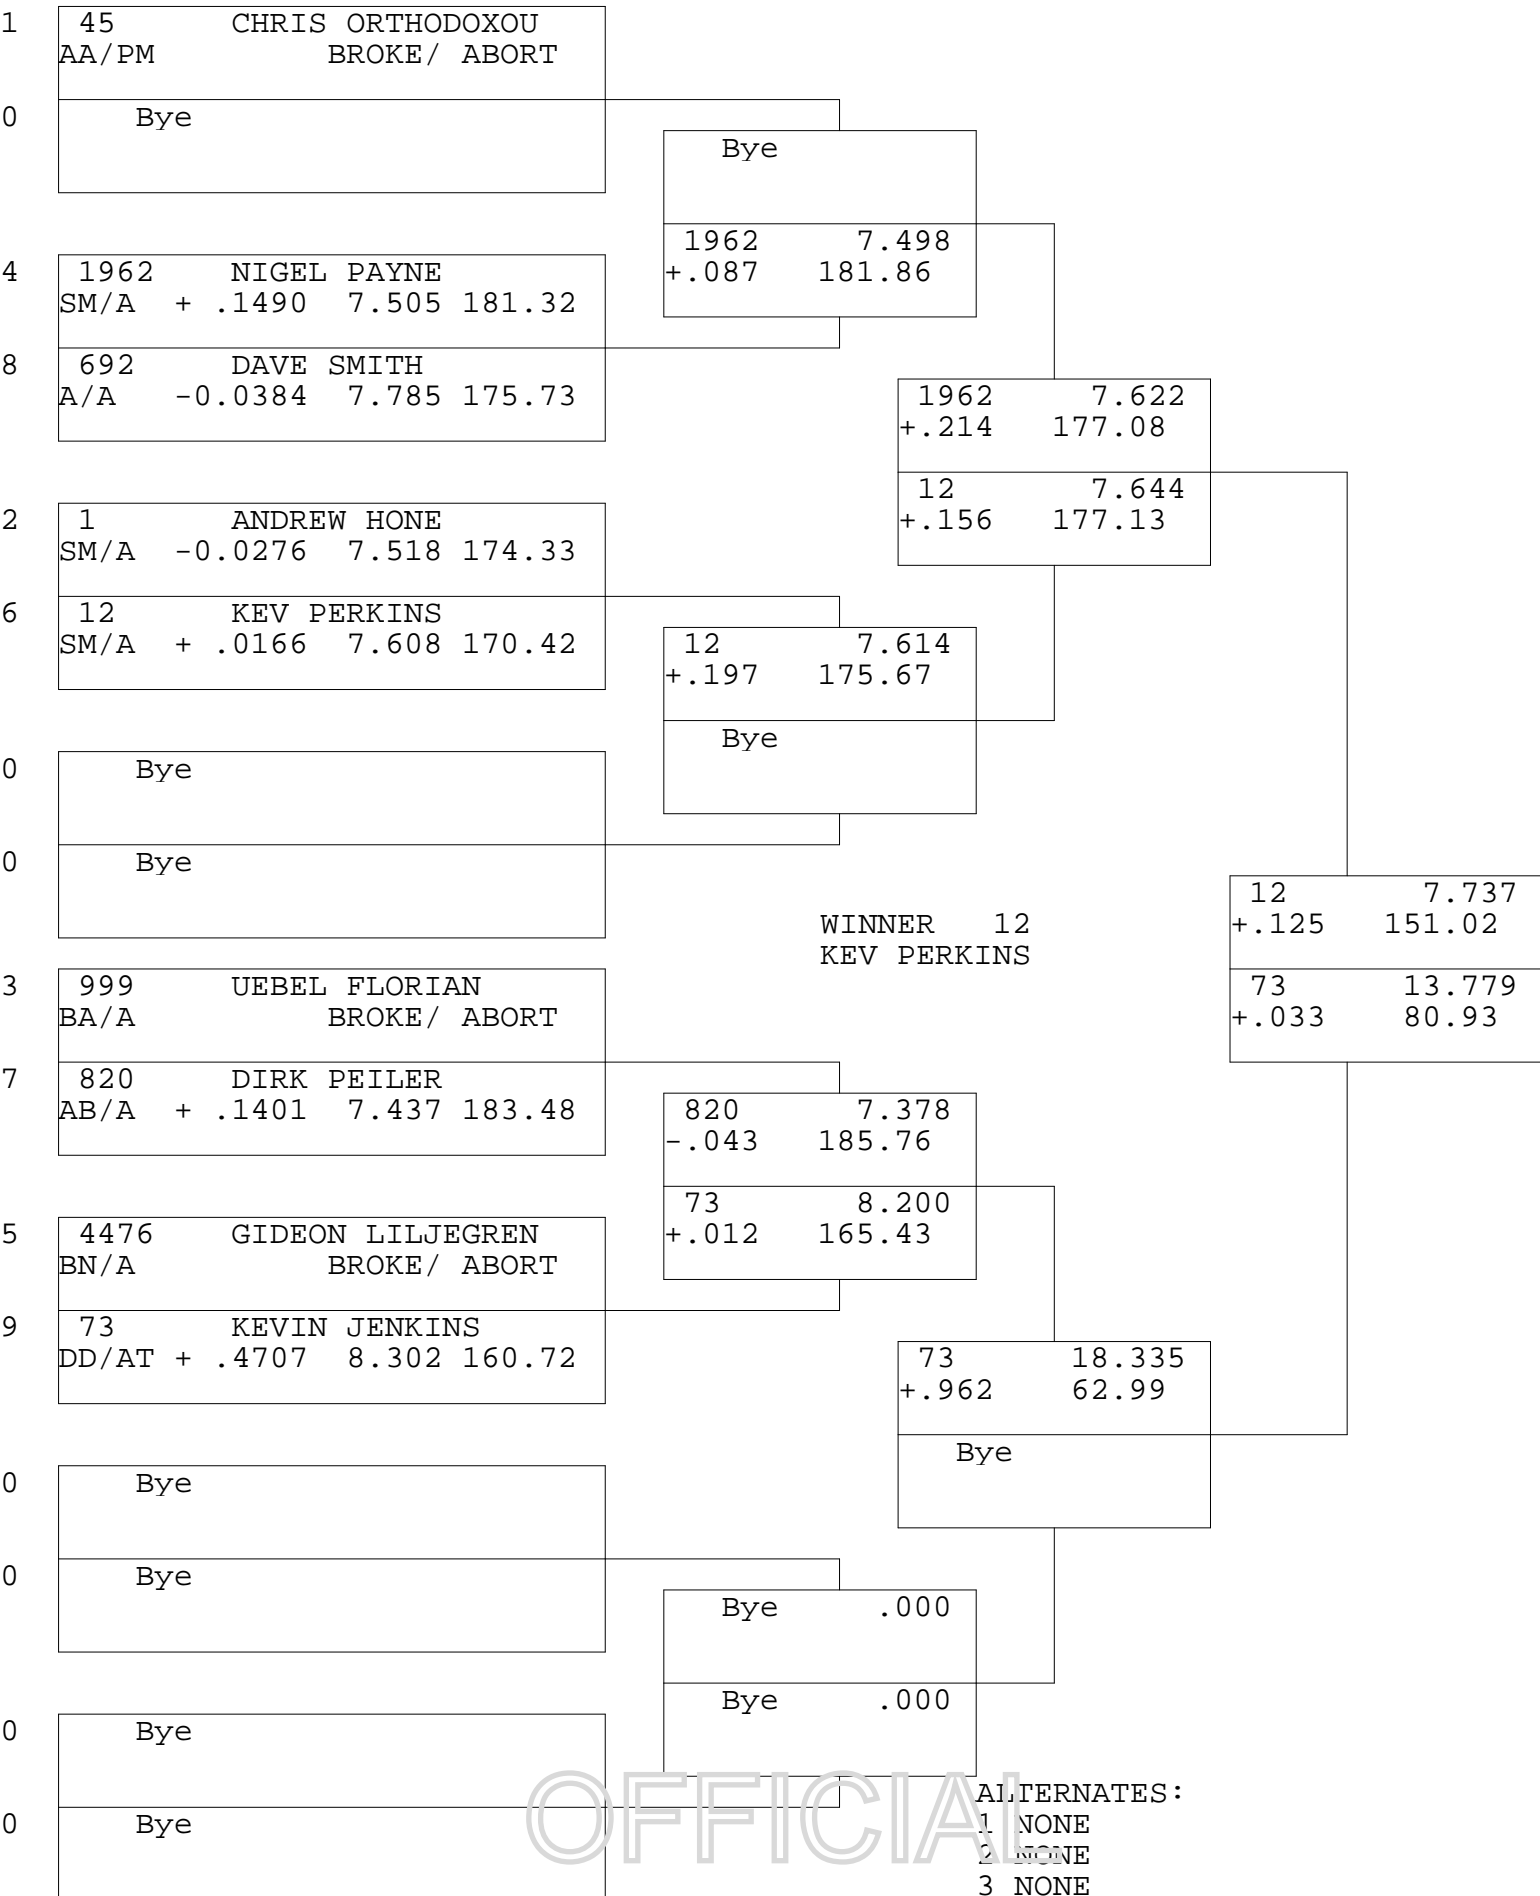

COMP ELIMINATOR

TSI RACENET SYSTEM
 PROGRESSIVE LADDER FOR 9 CARS

2019-05-27
 7:45:16 PM

OFFICIAL ALTERNATES:
 1 NONE
 2 NONE
 3 NONE
 4 NONE