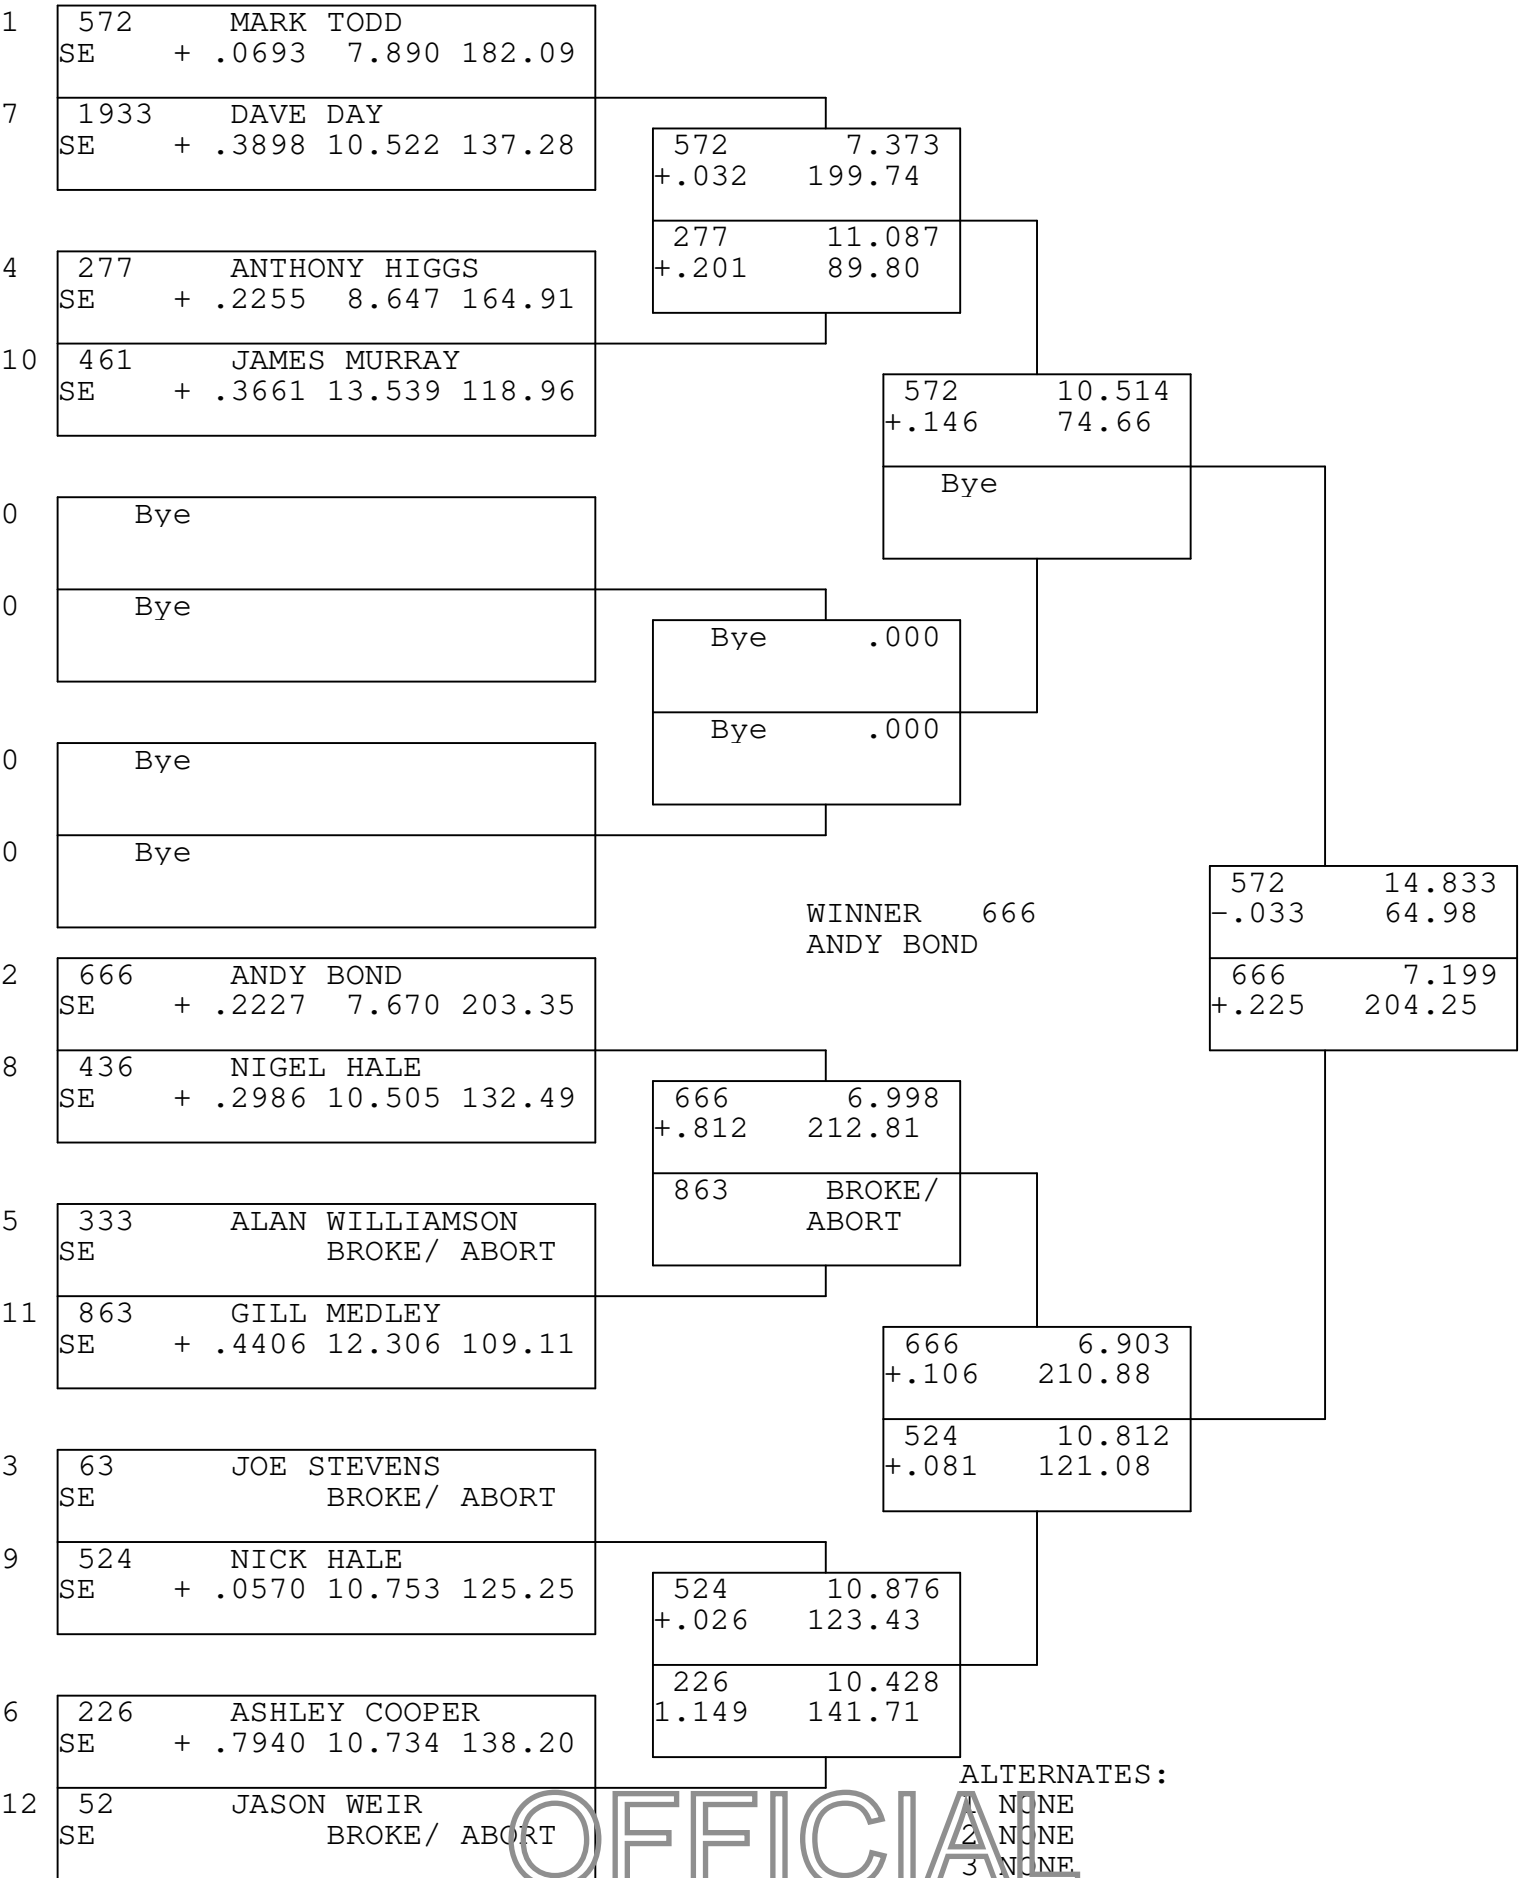

STREET ELIMINATOR

TSI RACENET SYSTEM  
PROGRESSIVE LADDER FOR 12 CARS

2019-09-08  
16:35:08

ALTERNATES:

- 1 NONE
- 2 NONE
- 3 NONE
- 4 NONE

OFFICIAL