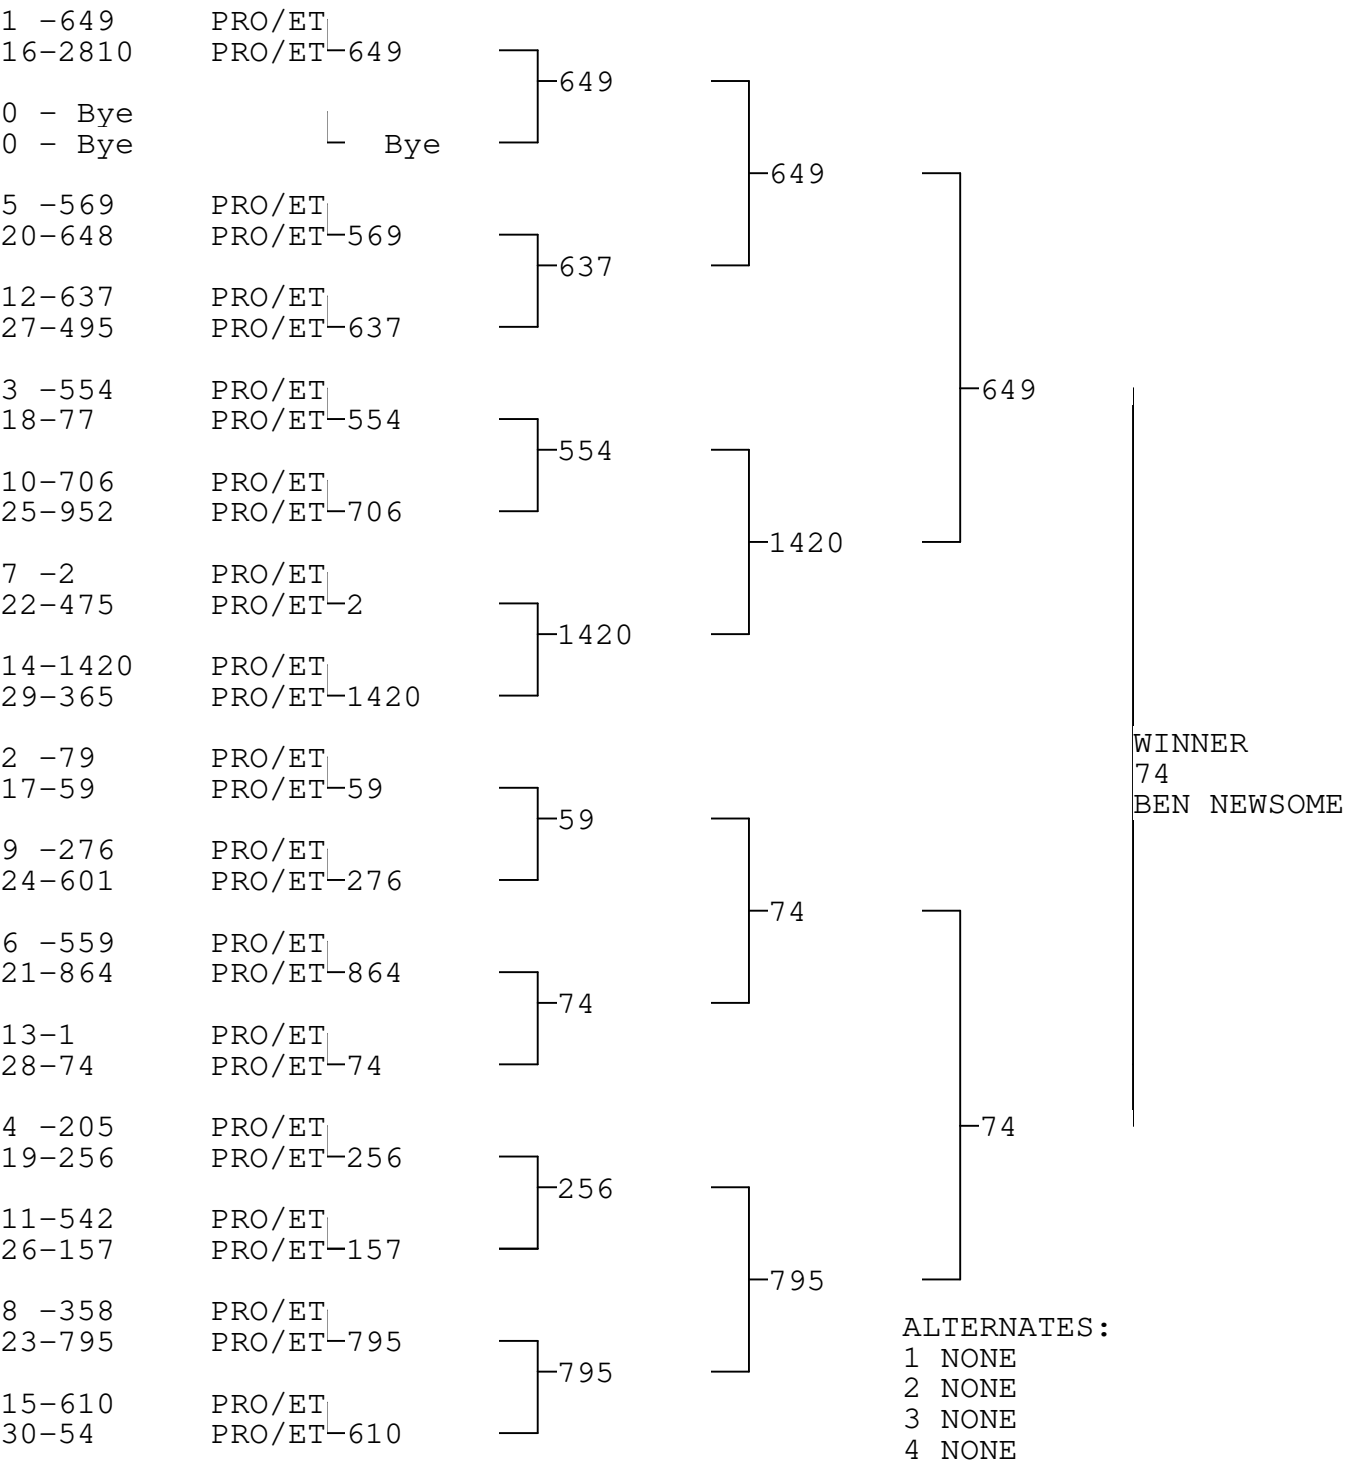

PRO ET

TSI RACENET SYSTEM
PROGRESSIVE LADDER FOR 30 CARS

2019-09-08
16:30:22

OFFICIAL