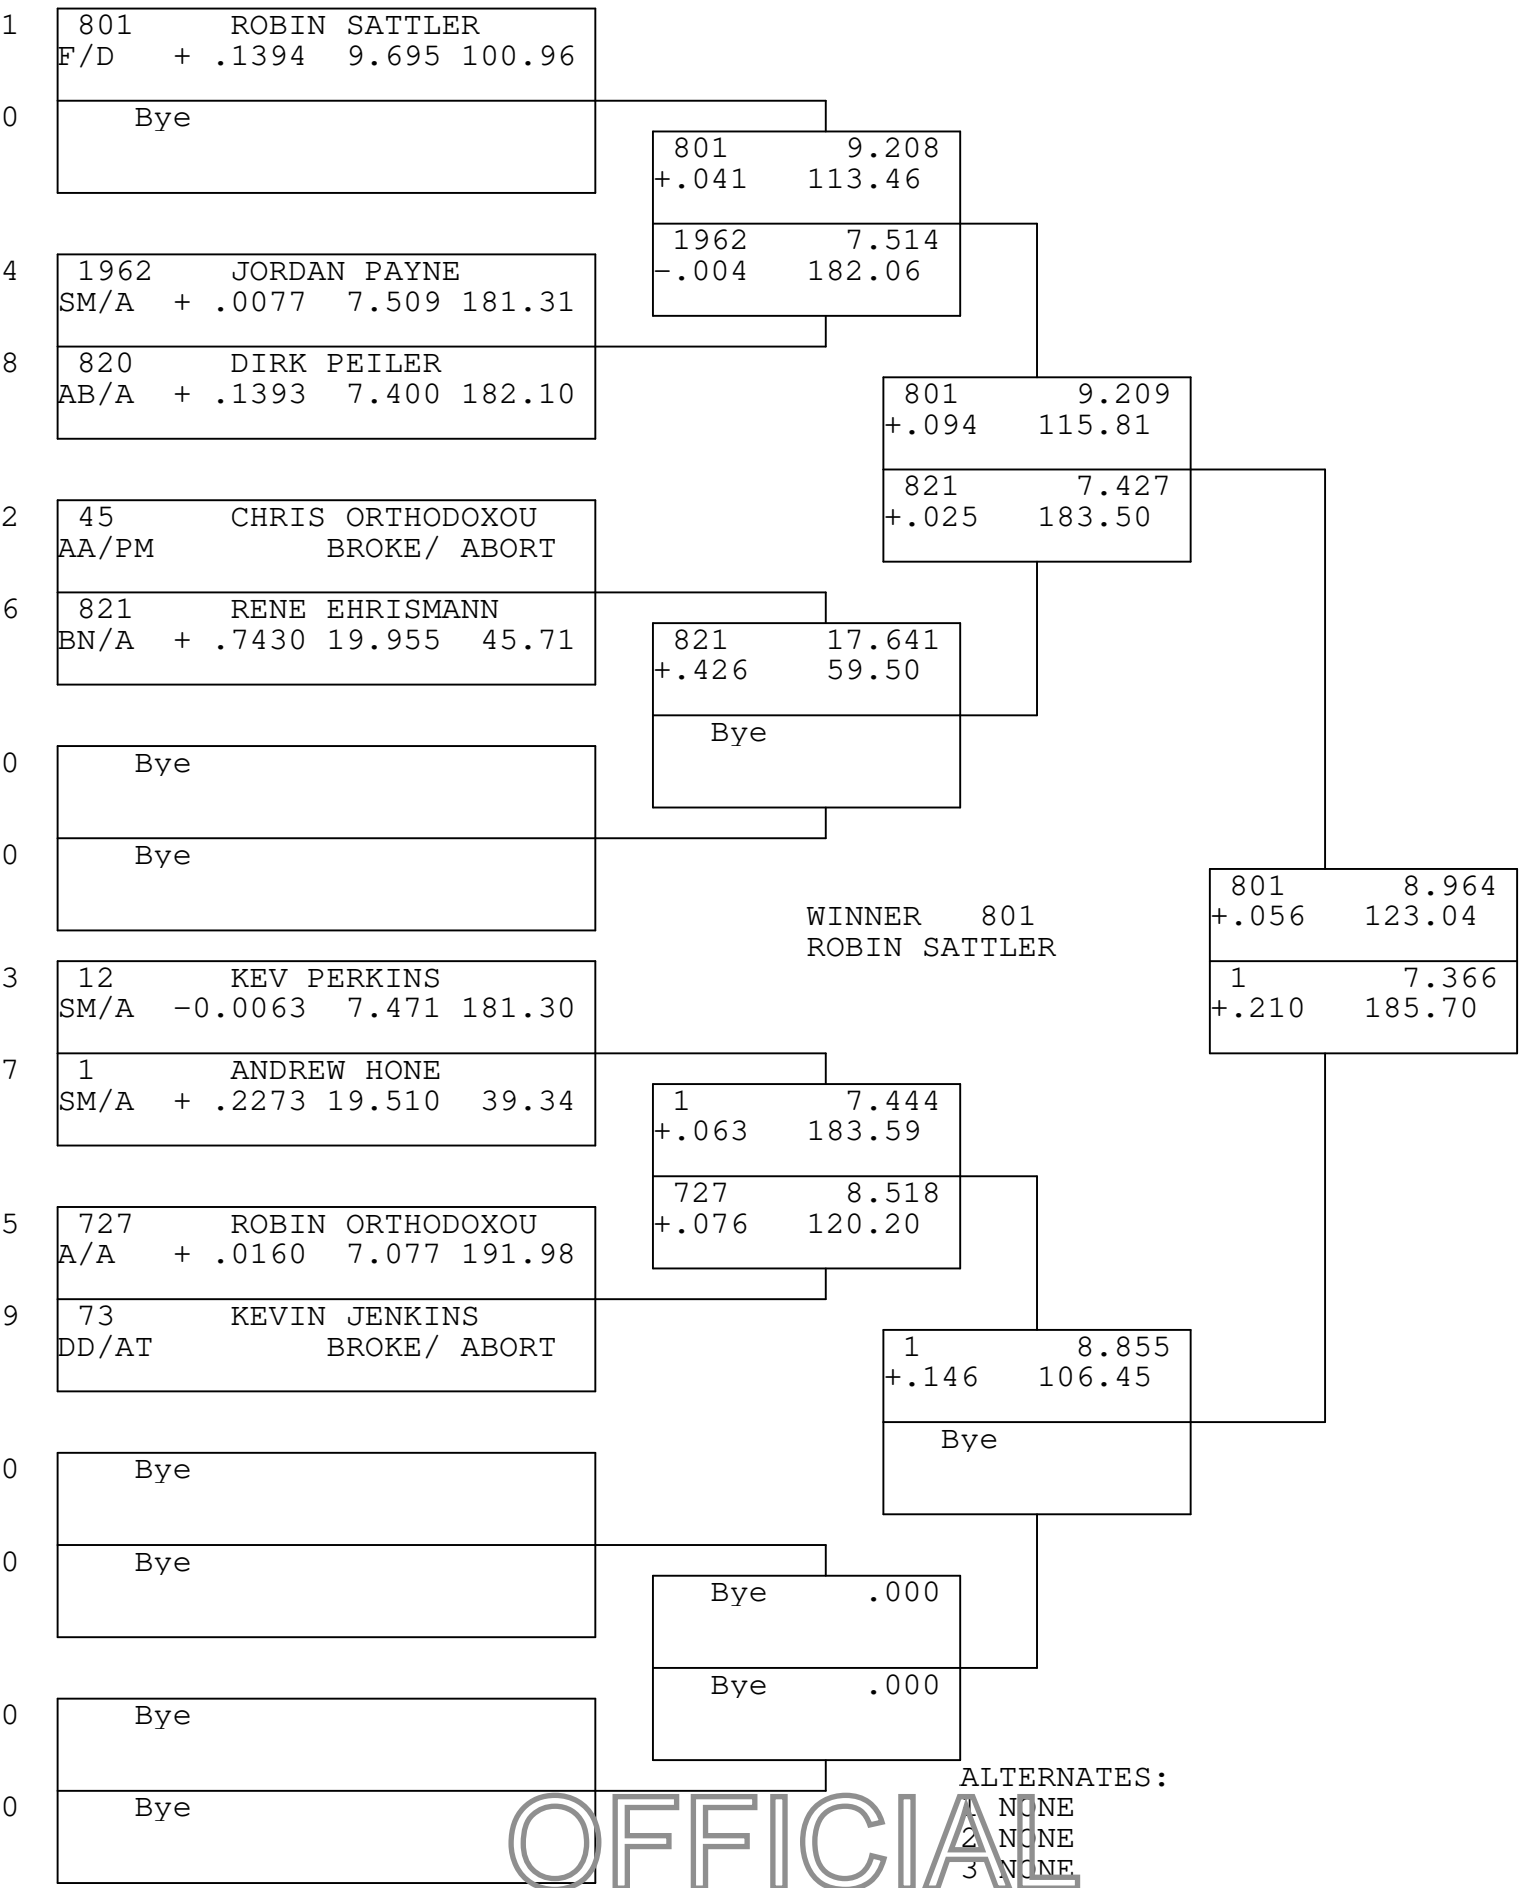

COMP ELIMINATOR

TSI RACENET SYSTEM
PROGRESSIVE LADDER FOR 9 CARS

2019-09-08
16:41:27

OFFICIAL