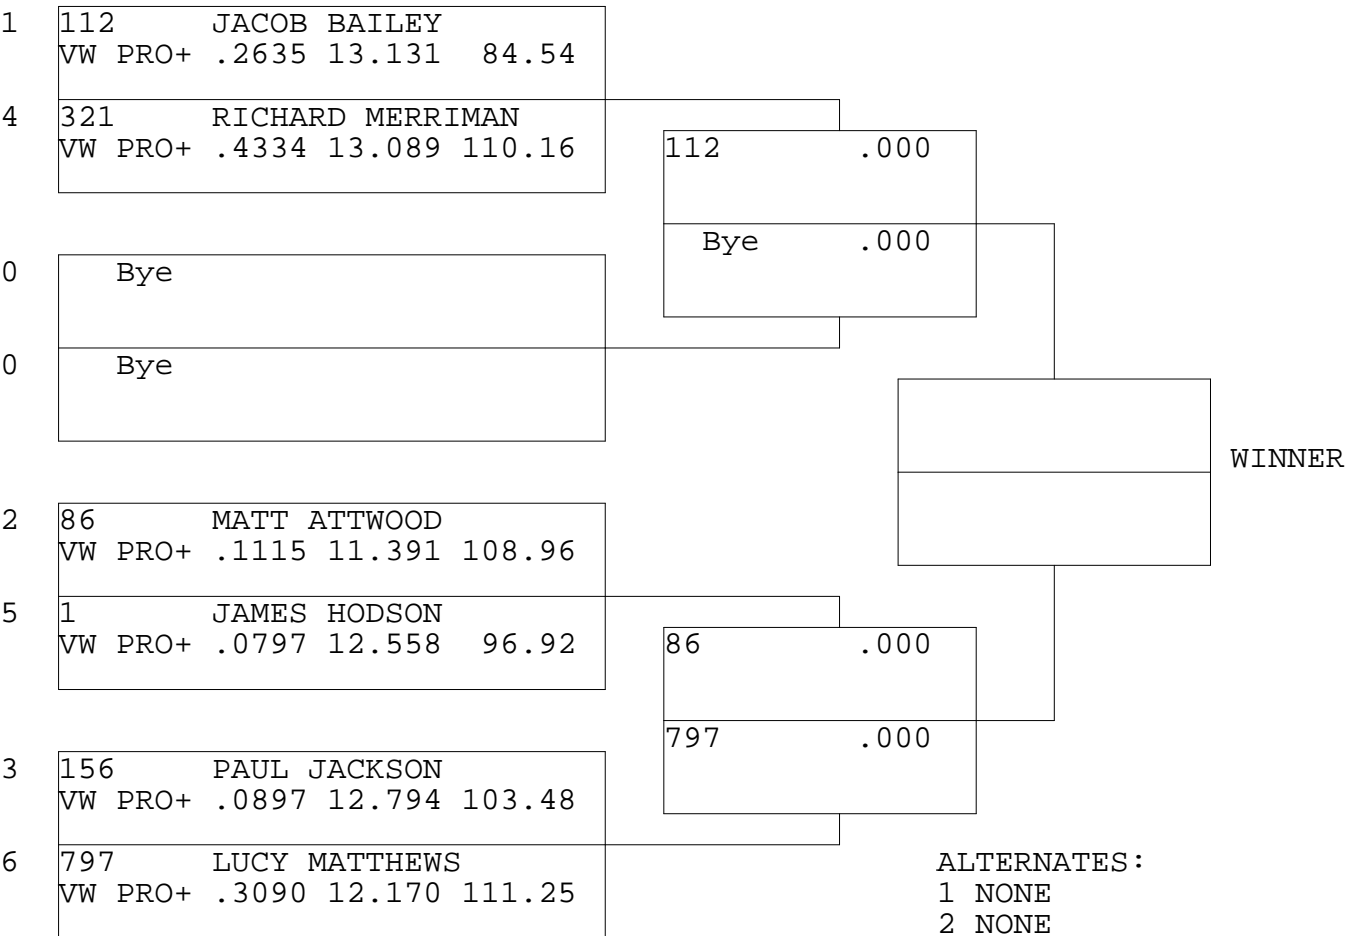

VW PRO

TSI RACENET SYSTEM
PROGRESSIVE LADDER FOR 6 CARS

23/06/2013
11:32:24

OFFICIAL