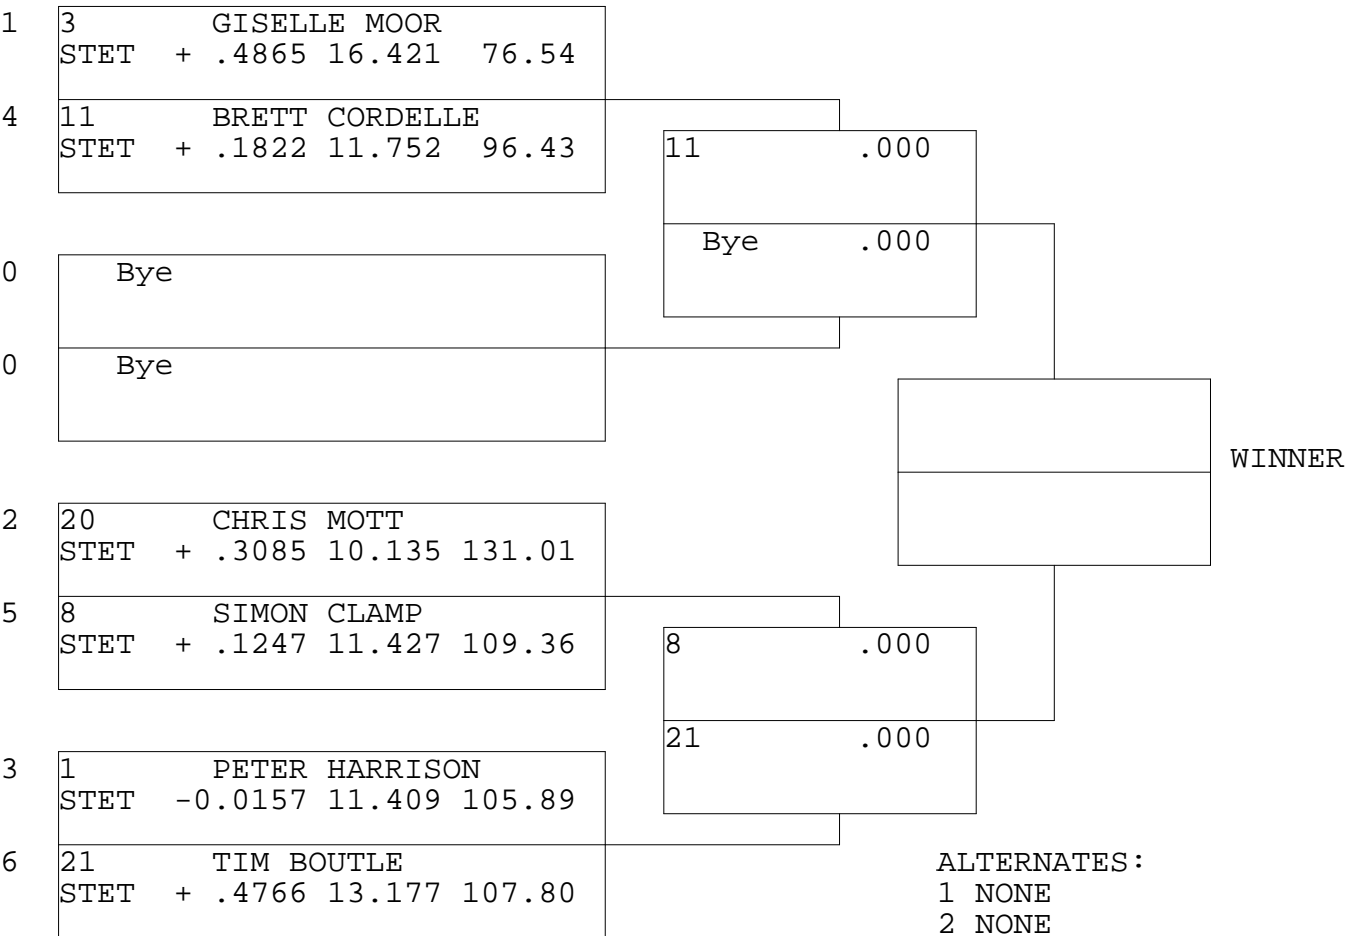

SUPER TWIN ET

TSI RACENET SYSTEM
PROGRESSIVE LADDER FOR 6 CARS

23/06/2013
11:30:16

OFFICIAL