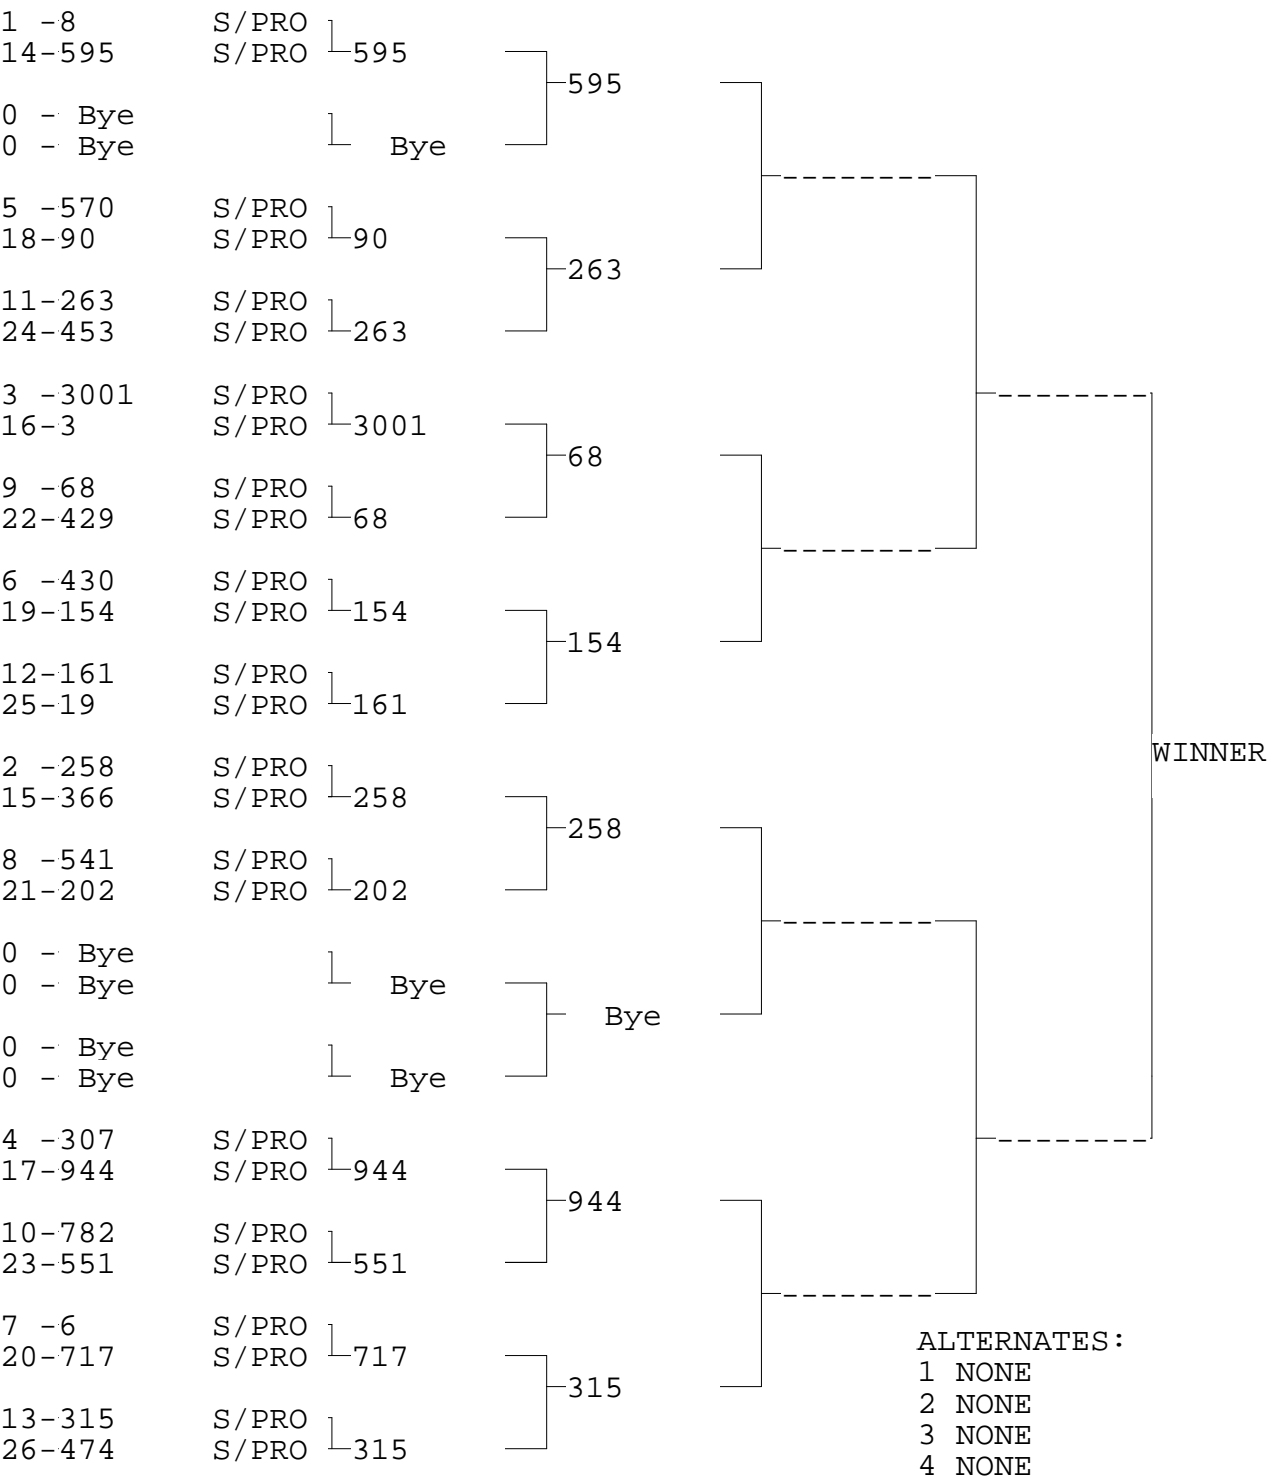

SUPER PRO ET

TSI RACENET SYSTEM  
PROGRESSIVE LADDER FOR 26 CARS

23/06/2013  
13:08:03

OFFICIAL