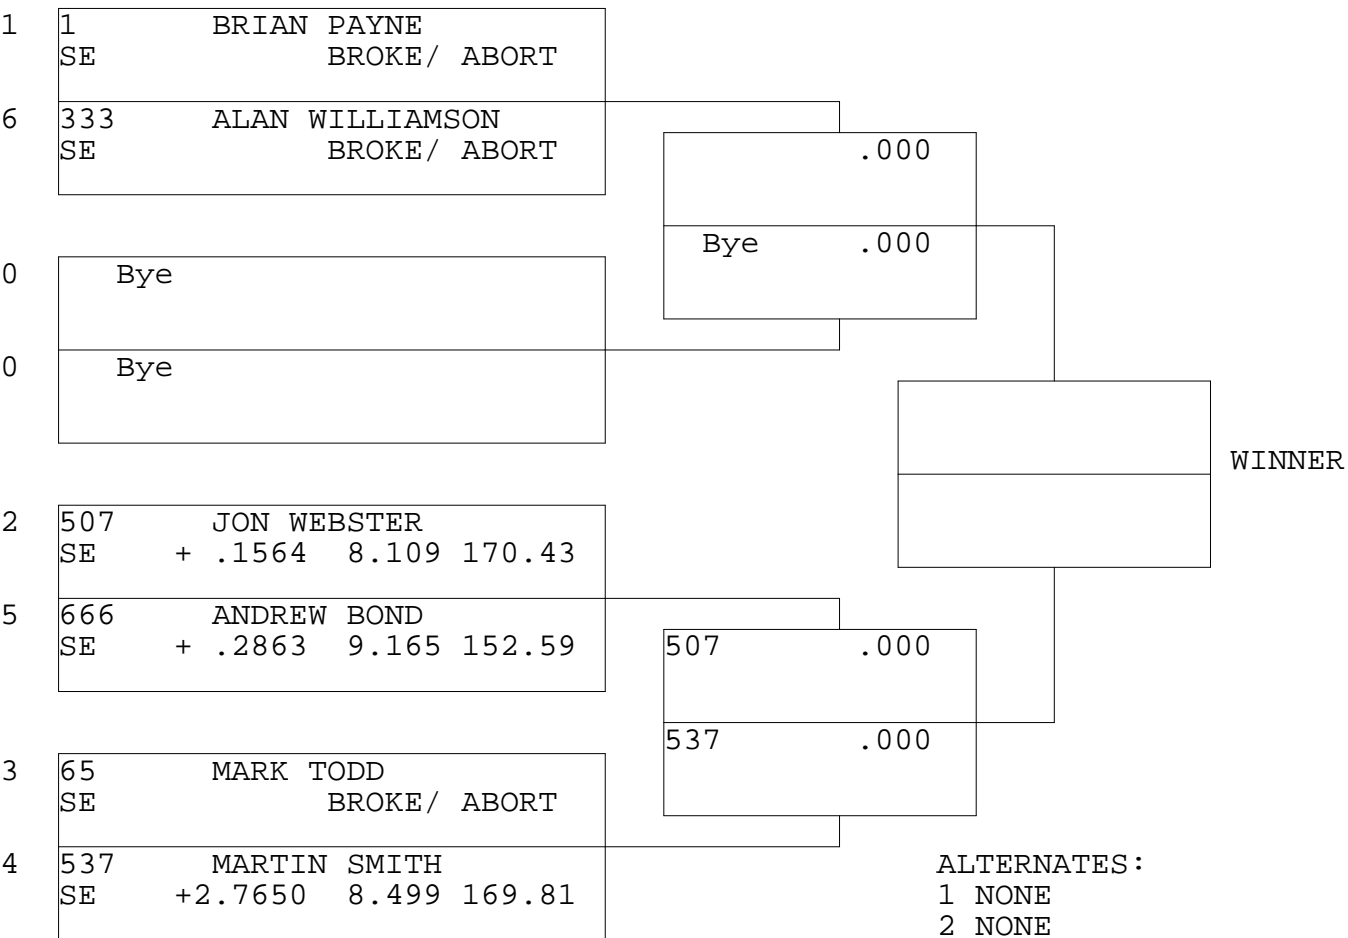

STREET ELIMINATOR

TSI RACENET SYSTEM  
 PROGRESSIVE LADDER FOR 6 CARS

23/06/2013  
 12:23:21

OFFICIAL