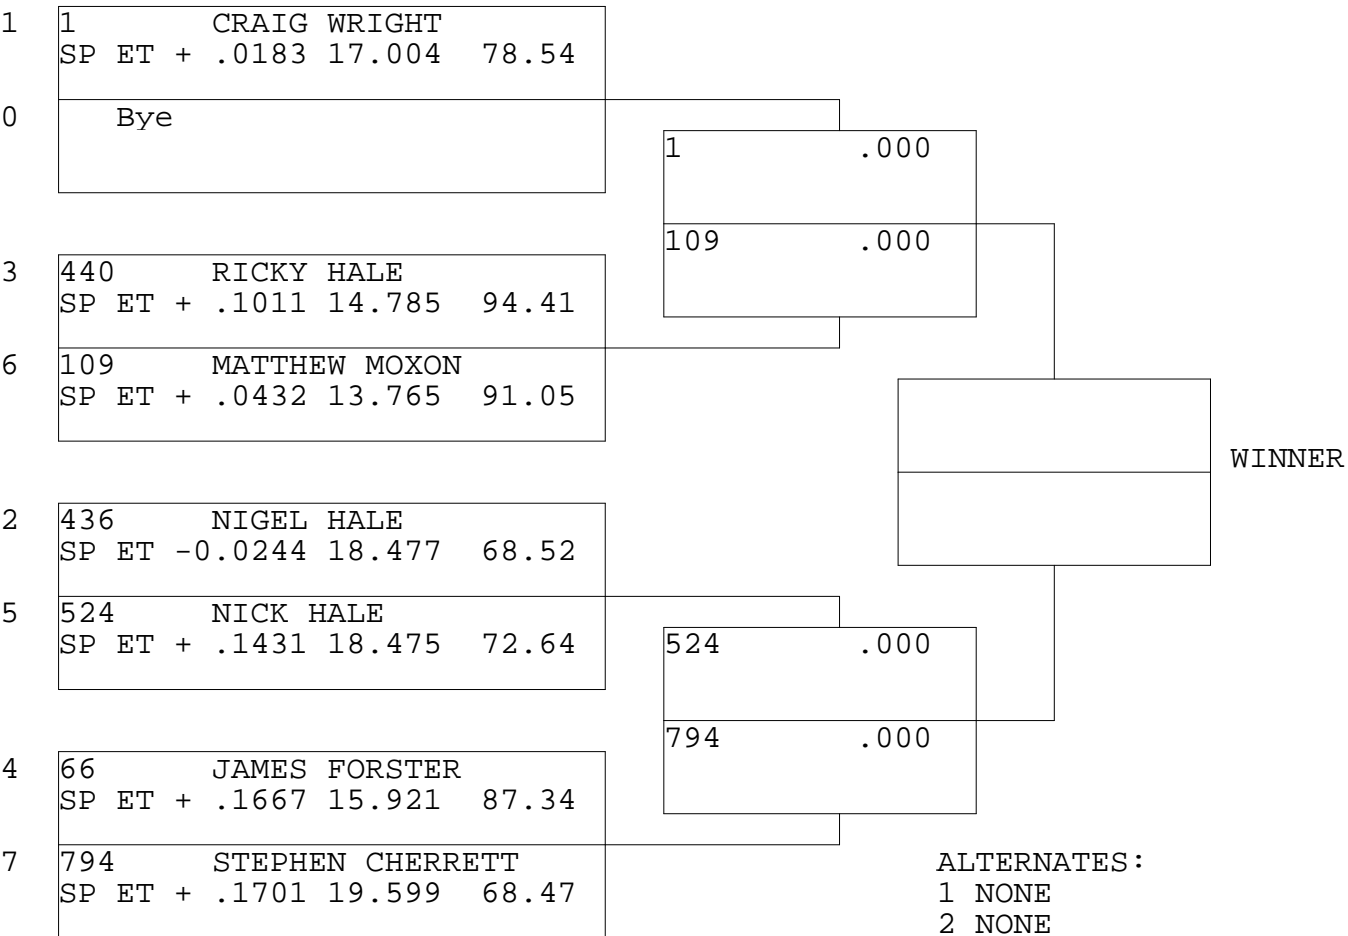

SPORTSMAN ET

TSI RACENET SYSTEM
 PROGRESSIVE LADDER FOR 7 CARS

23/06/2013
 12:22:28

OFFICIAL