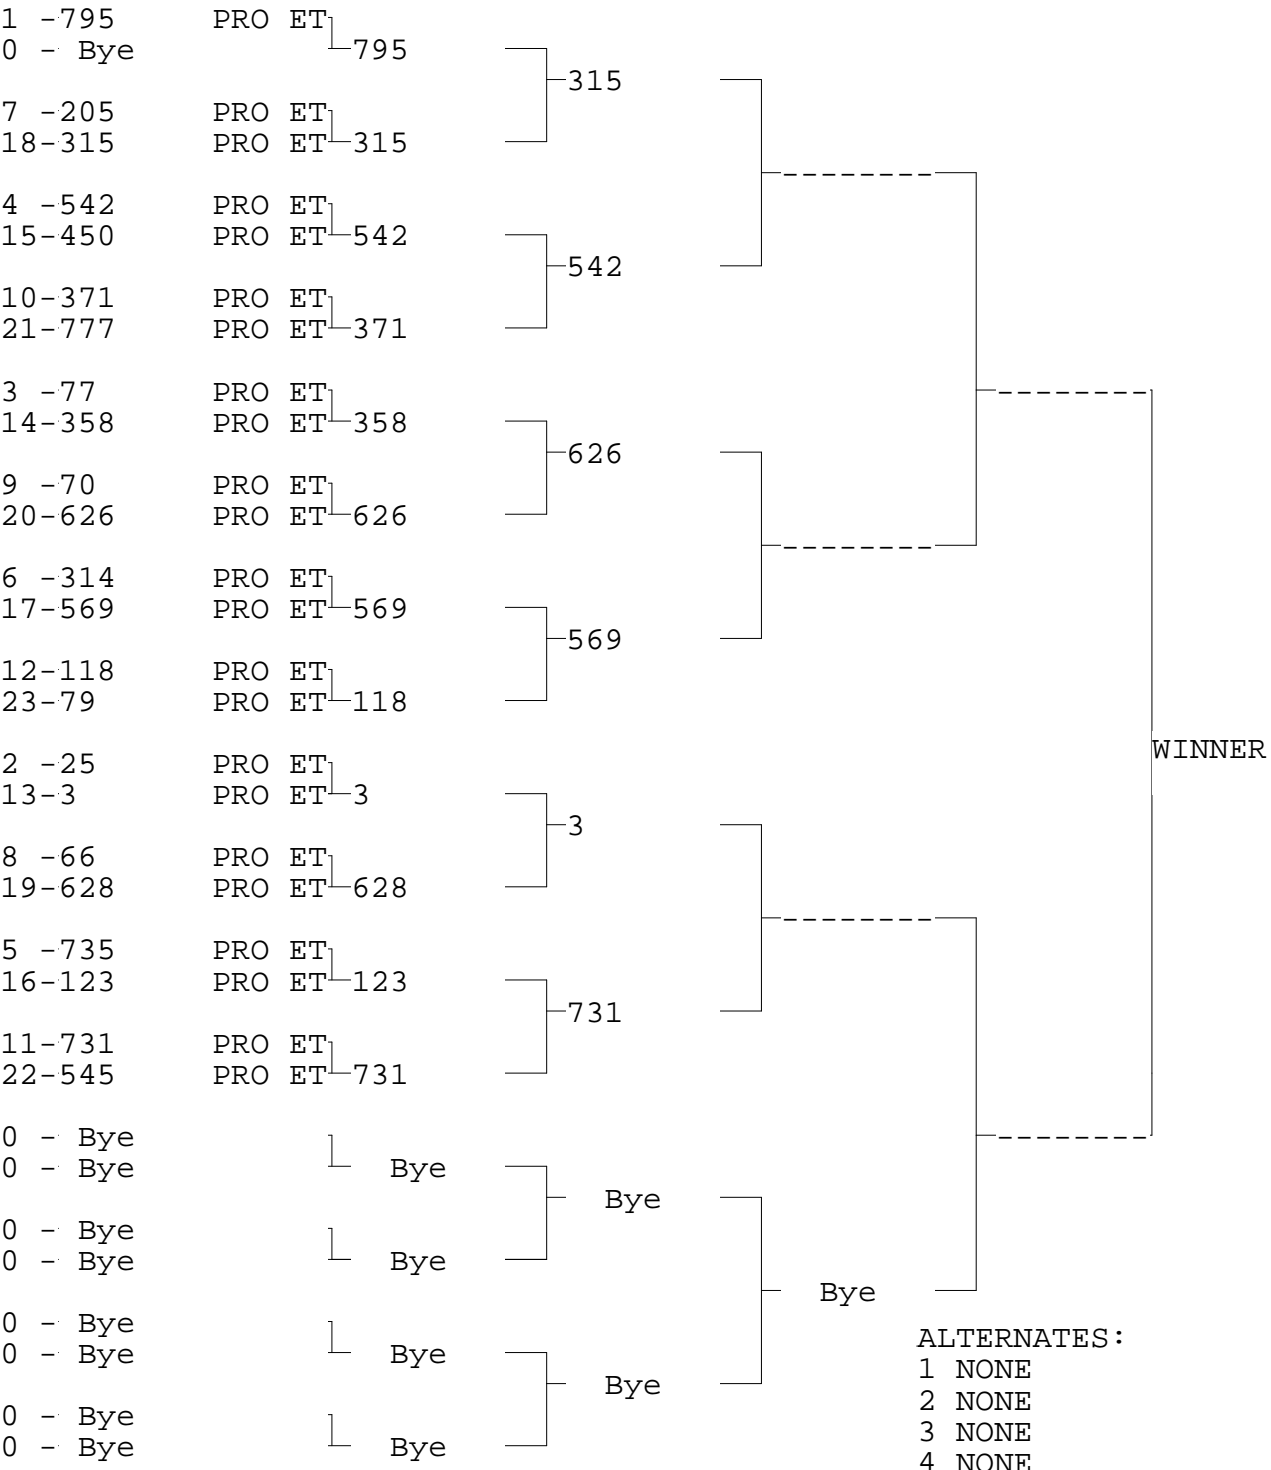

PRO ET

TSI RACENET SYSTEM
PROGRESSIVE LADDER FOR 23 CARS

23/06/2013
12:47:43

OFFICIAL