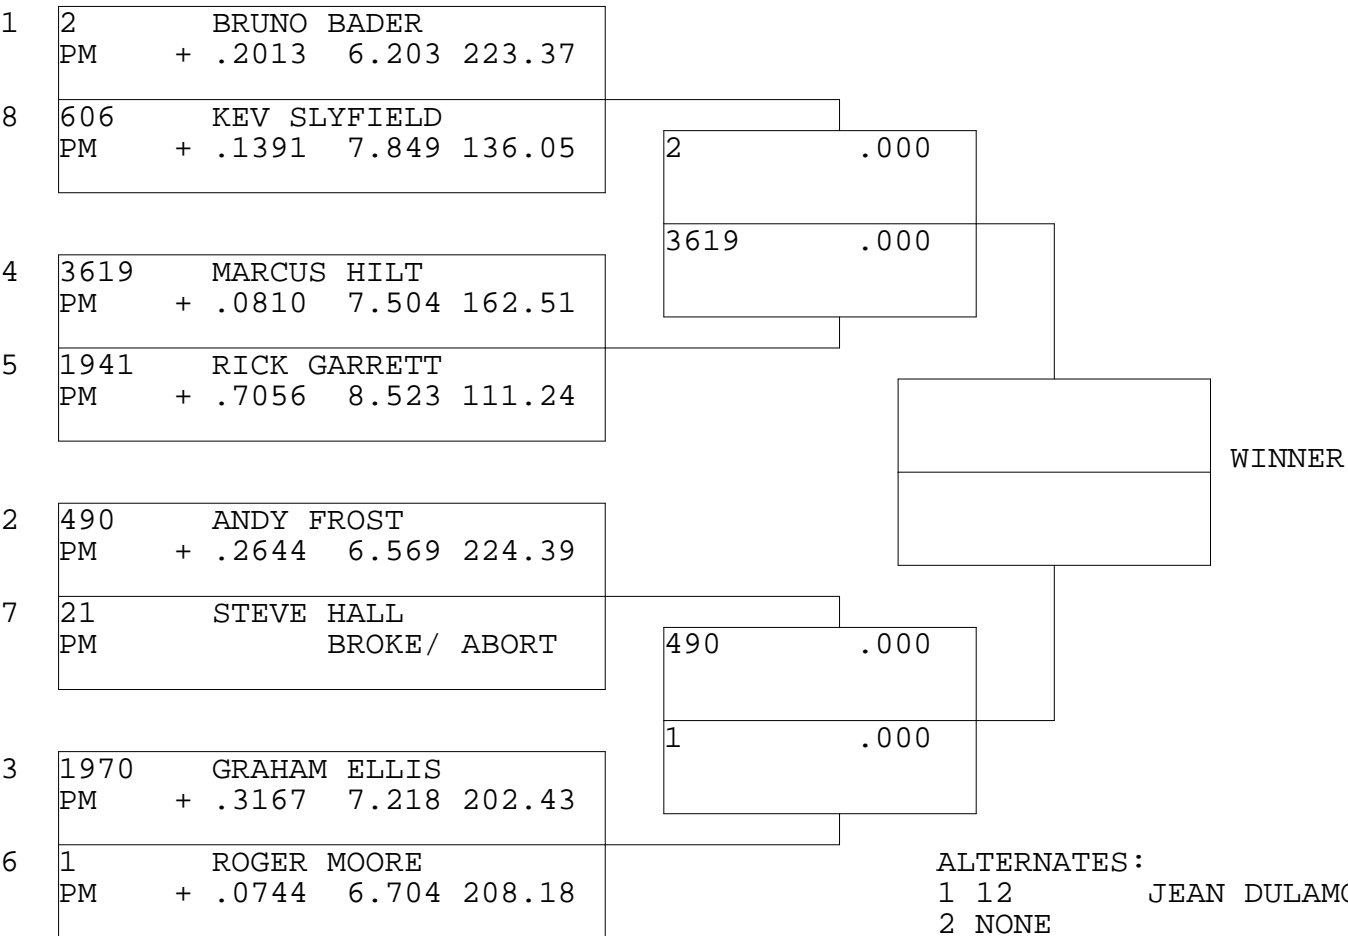

MSA PRO MODIFIED

TSI RACENET SYSTEM  
 PROGRESSIVE LADDER FOR 8 CARS

23/06/2013  
 10:28:07

OFFICIAL