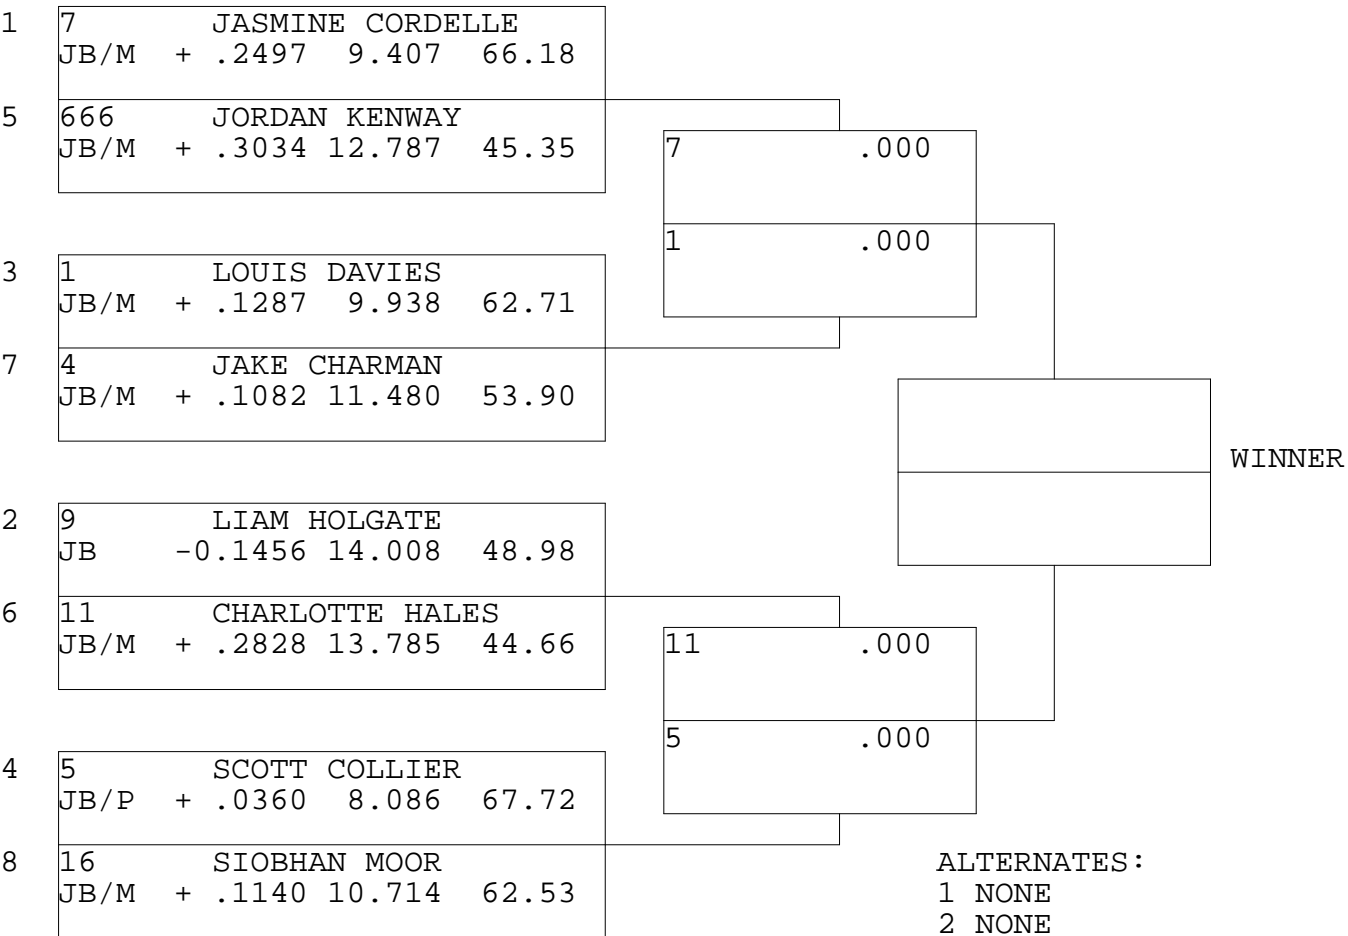

JUNIOR DRAG BIKE

TSI RACENET SYSTEM
 PROGRESSIVE LADDER FOR 8 CARS

23/06/2013
 11:21:24

OFFICIAL