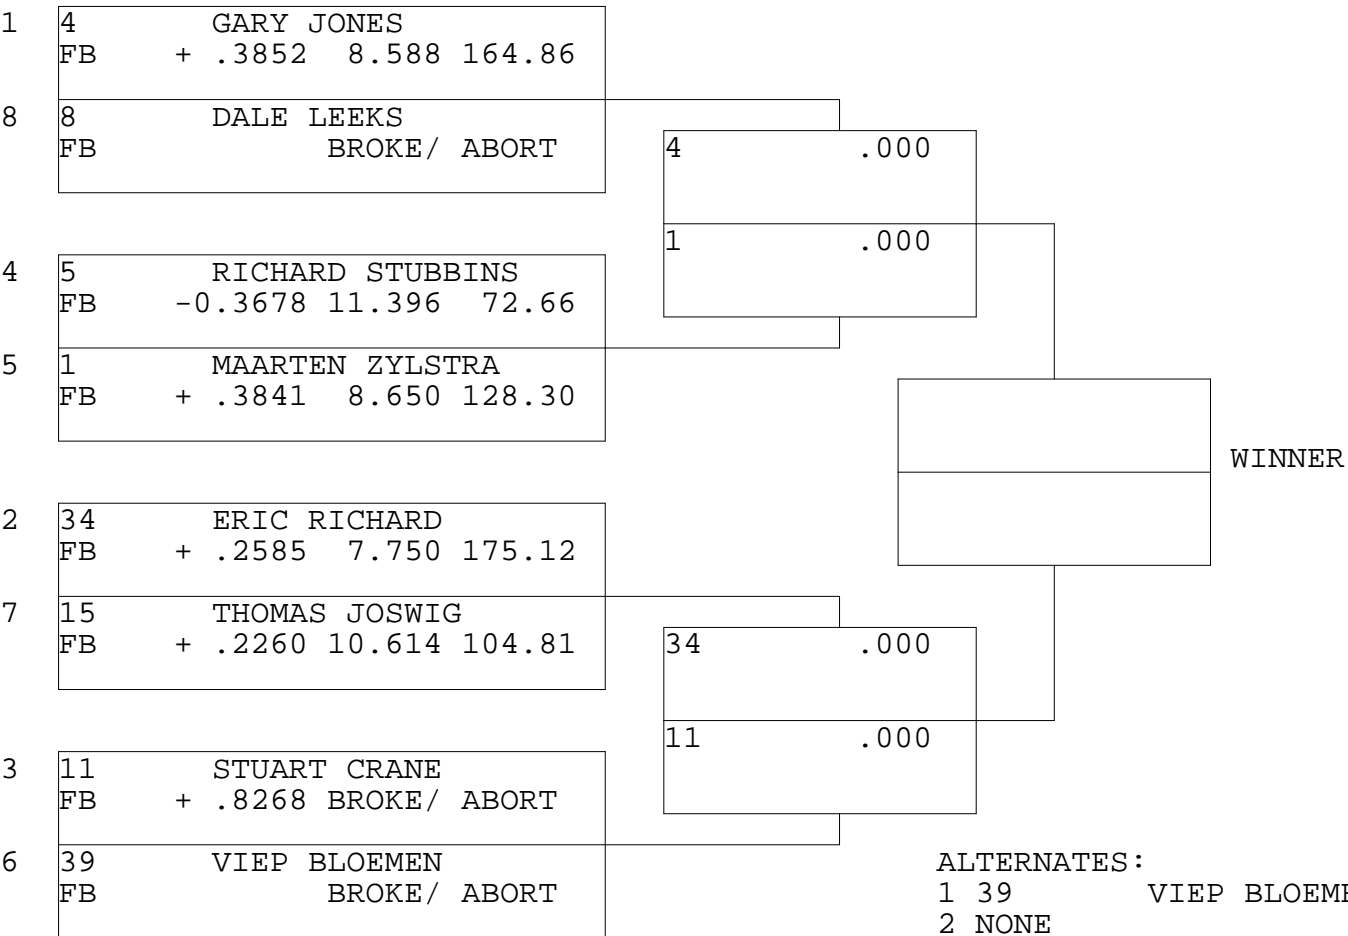

FUNNY BIKE

TSI RACENET SYSTEM
PROGRESSIVE LADDER FOR 8 CARS

23/06/2013
12:24:27

OFFICIAL