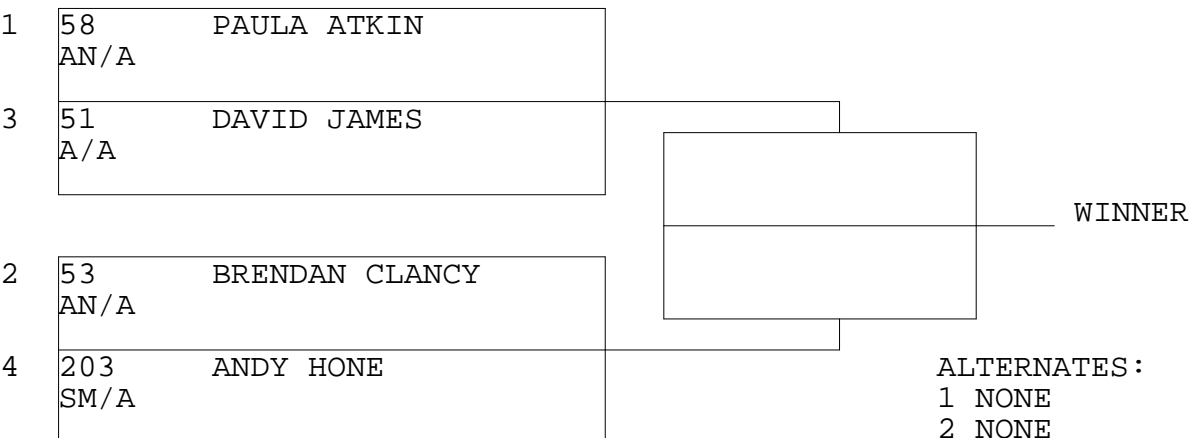

COMP ELIMINATOR

TSI RACENET SYSTEM
PROGRESSIVE LADDER FOR 4 CARS

22/06/2013
19:03:31

ALTERNATES :

- 1 NONE
- 2 NONE
- 3 NONE
- 4 NONE

OFFICIAL