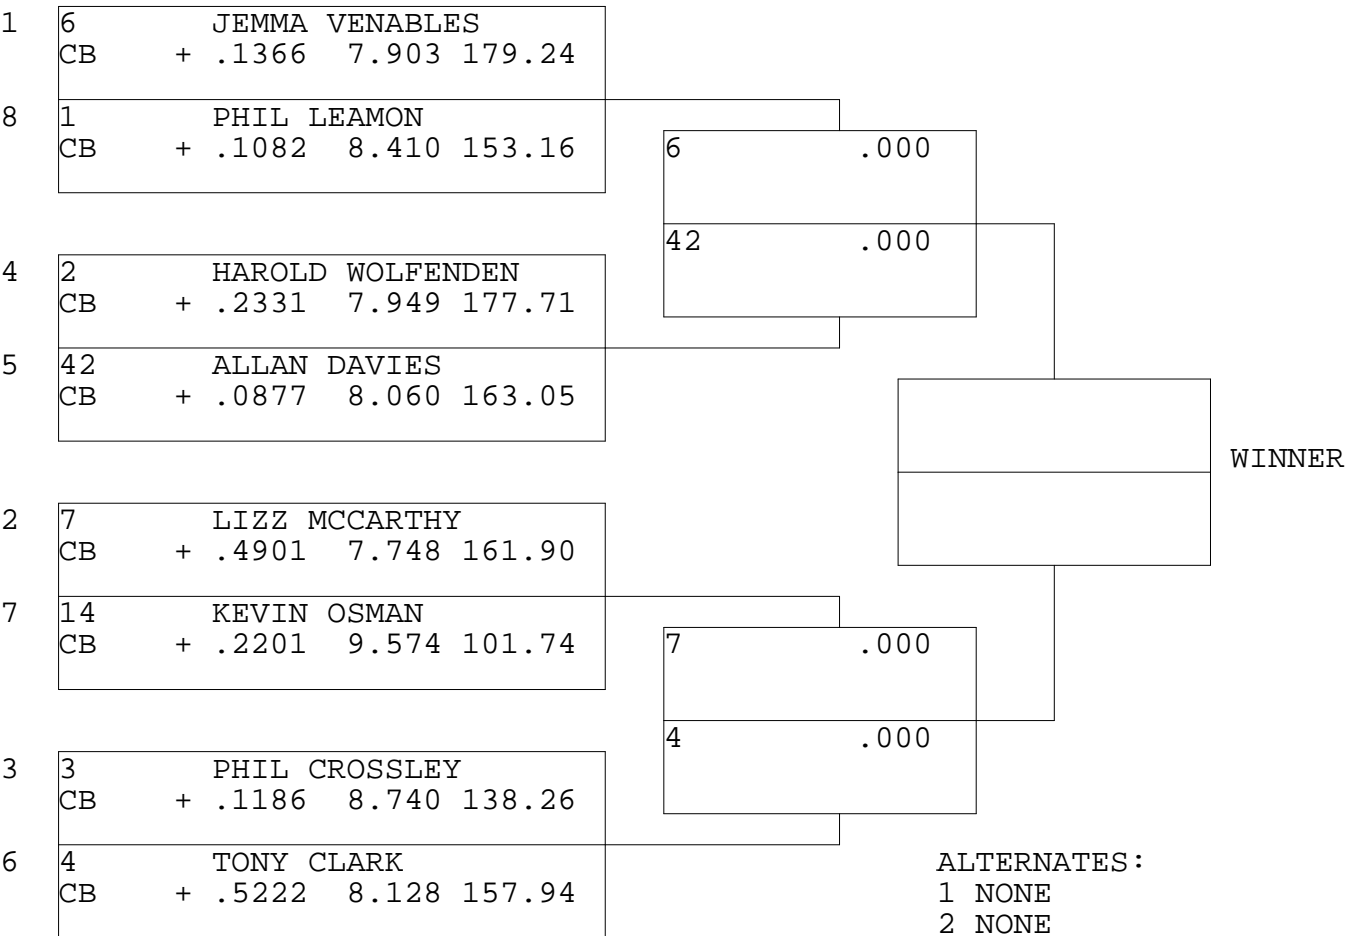

COMP BIKE

TSI RACENET SYSTEM
 PROGRESSIVE LADDER FOR 8 CARS

23/06/2013
 12:24:13

OFFICIAL