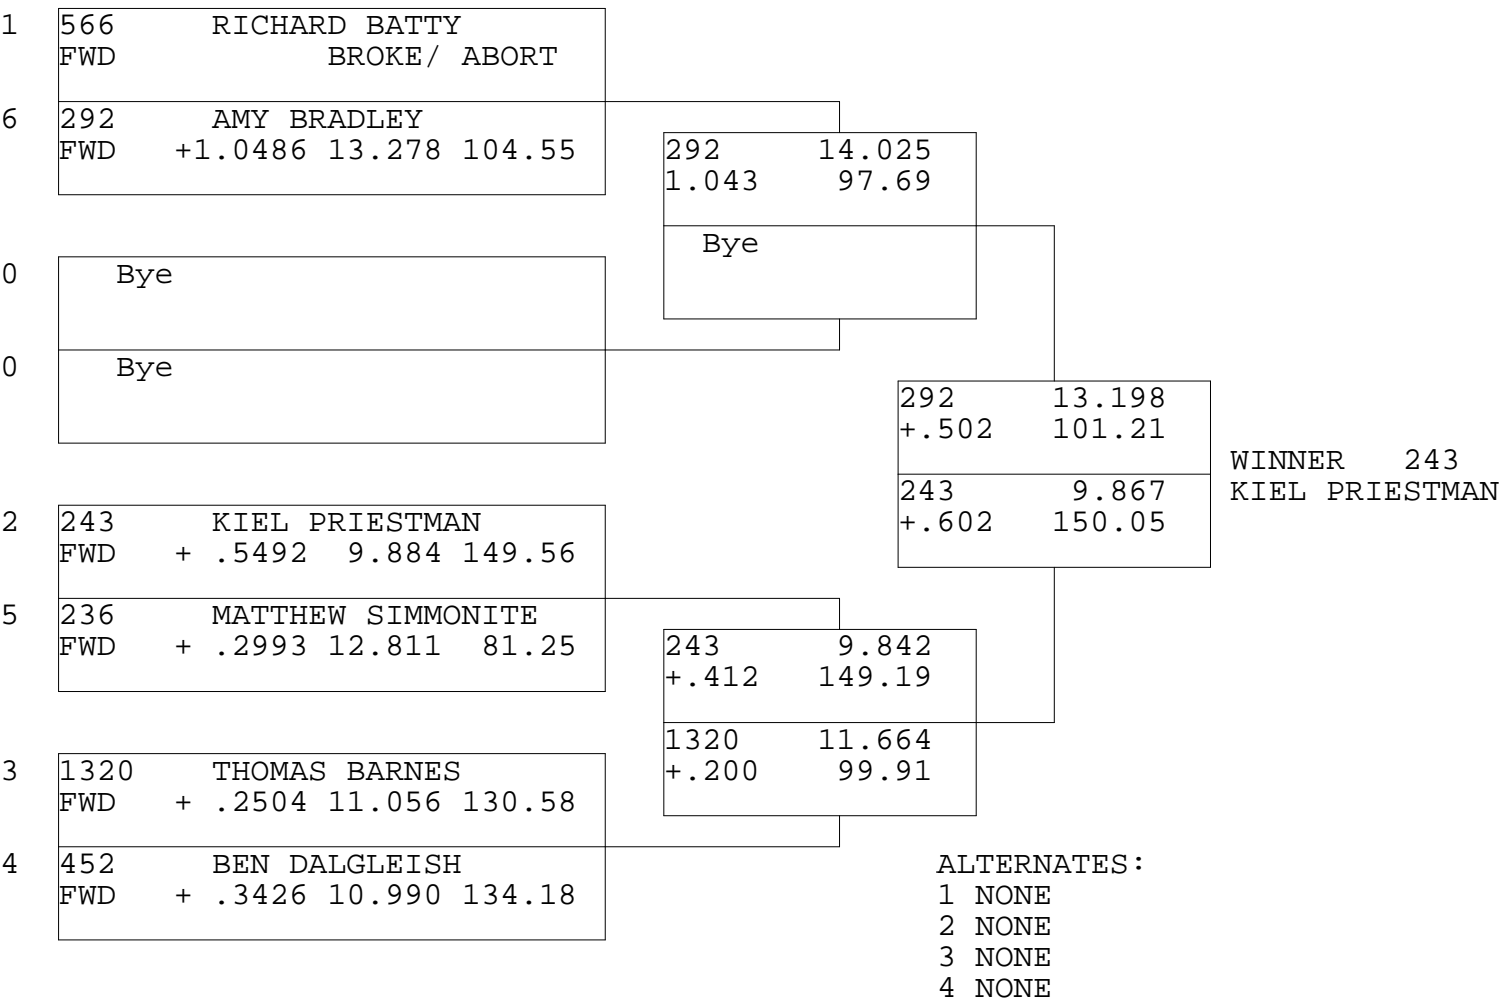

FRONT WHEEL DRIVE

TSI RACENET SYSTEM
 PROGRESSIVE LADDER FOR 6 CARS

07/07/2013
 16:41:16

OFFICIAL