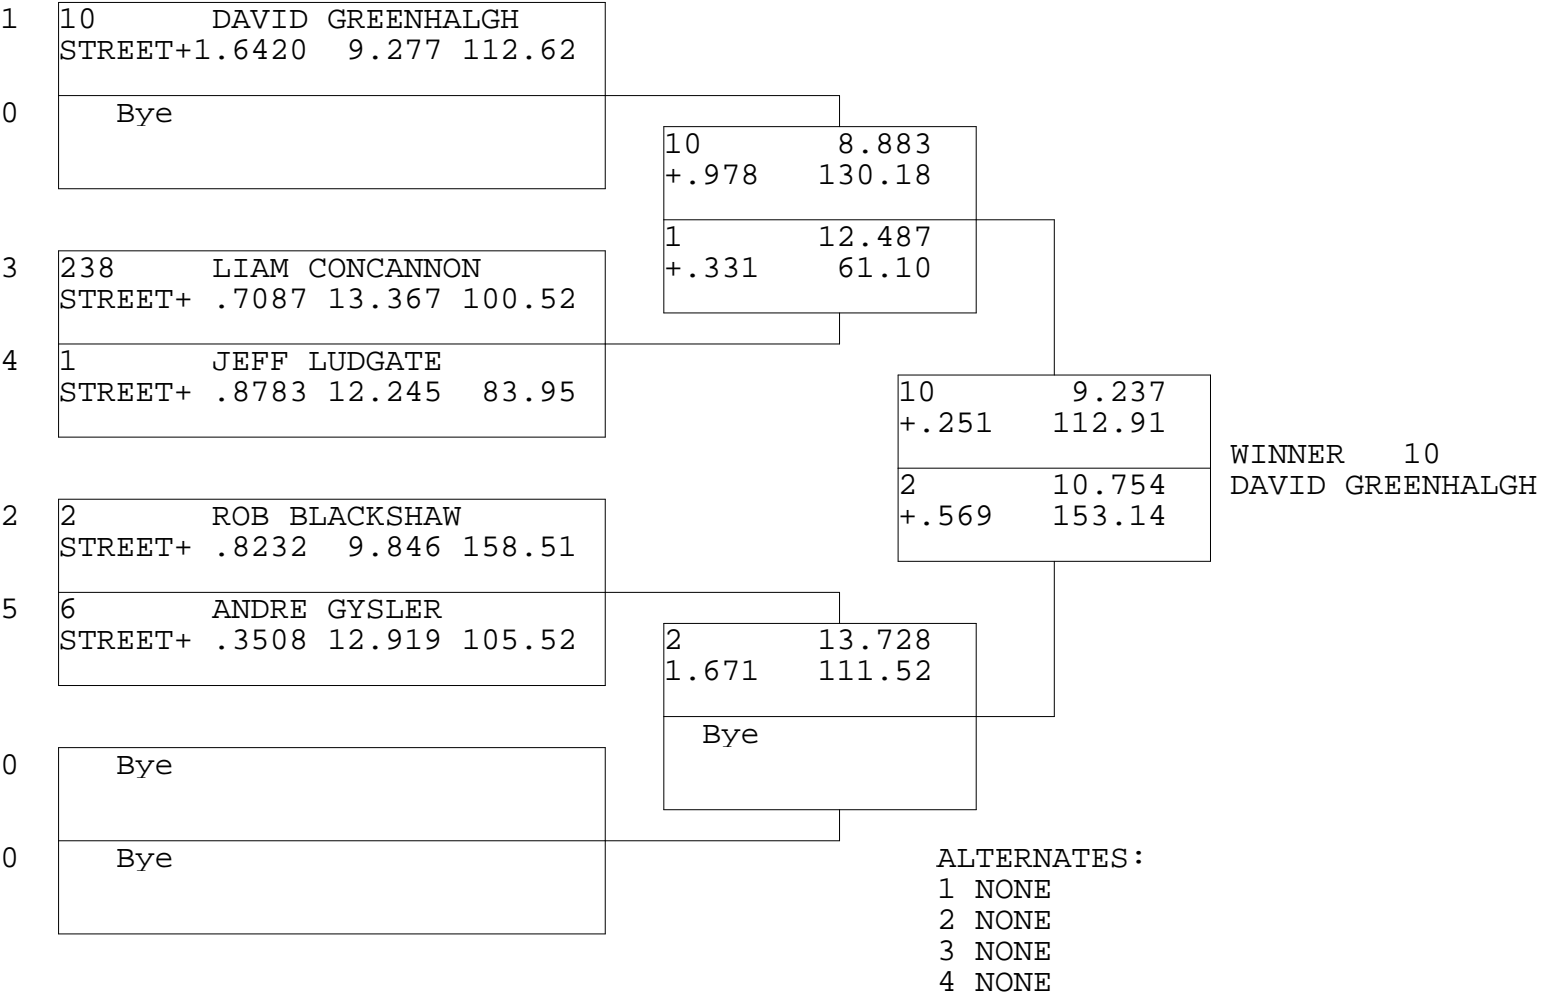

JDS STREET

TSI RACENET SYSTEM
PROGRESSIVE LADDER FOR 5 CARS

17/08/2013
16:22:20

OFFICIAL