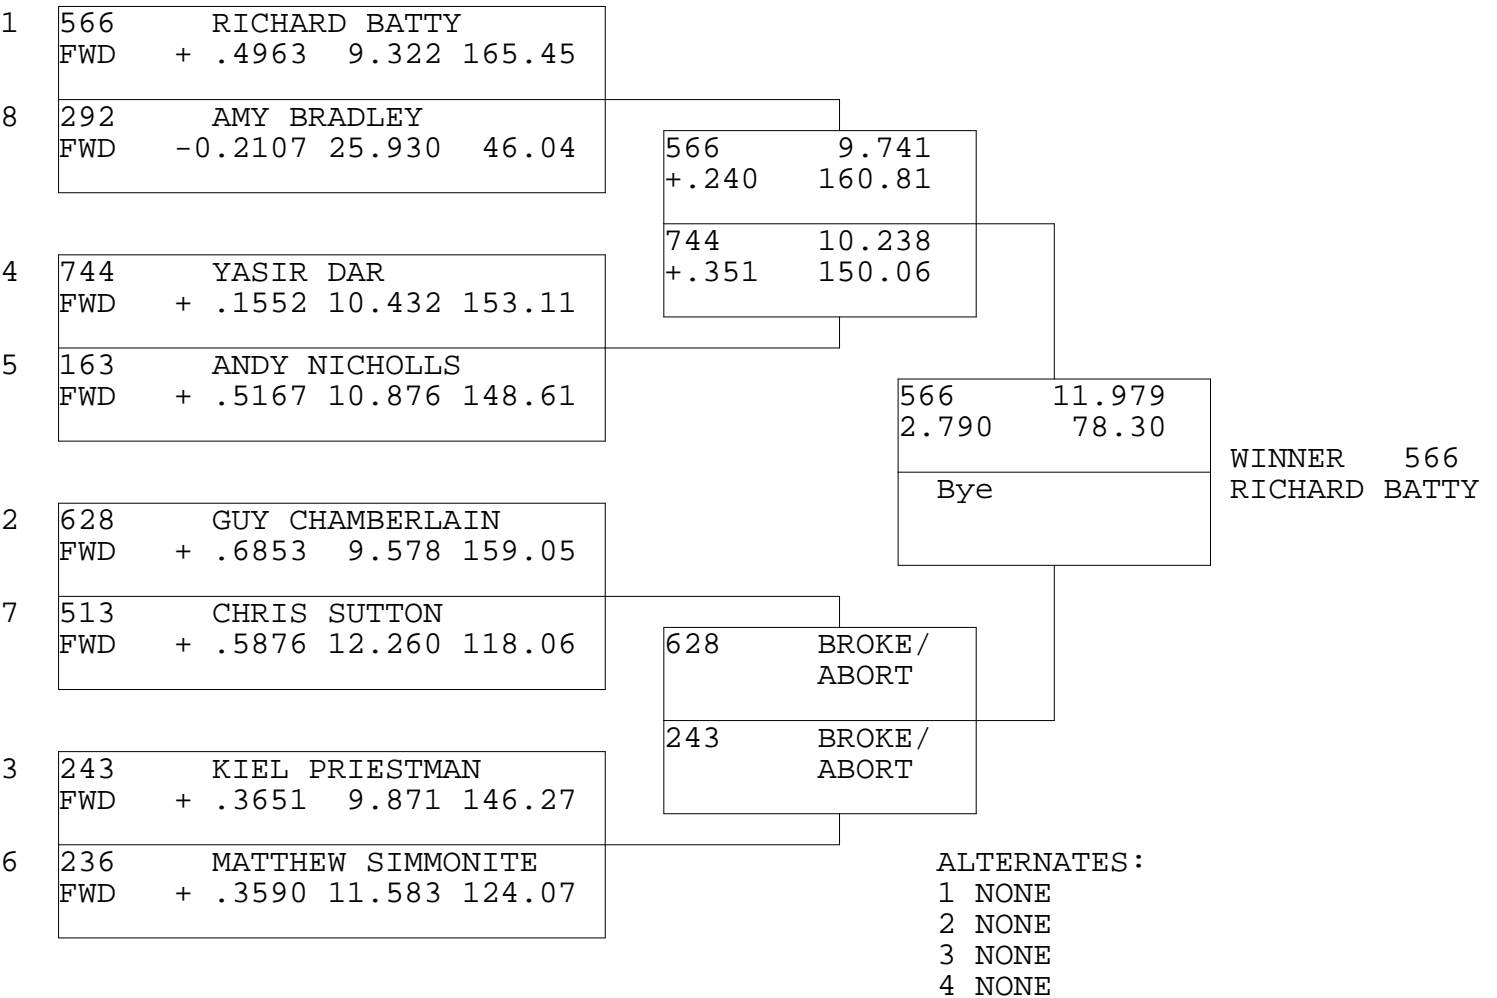

FRONT WHEEL DRIVE

TSI RACENET SYSTEM  
 PROGRESSIVE LADDER FOR 8 CARS

17/08/2013  
 16:20:26

OFFICIAL