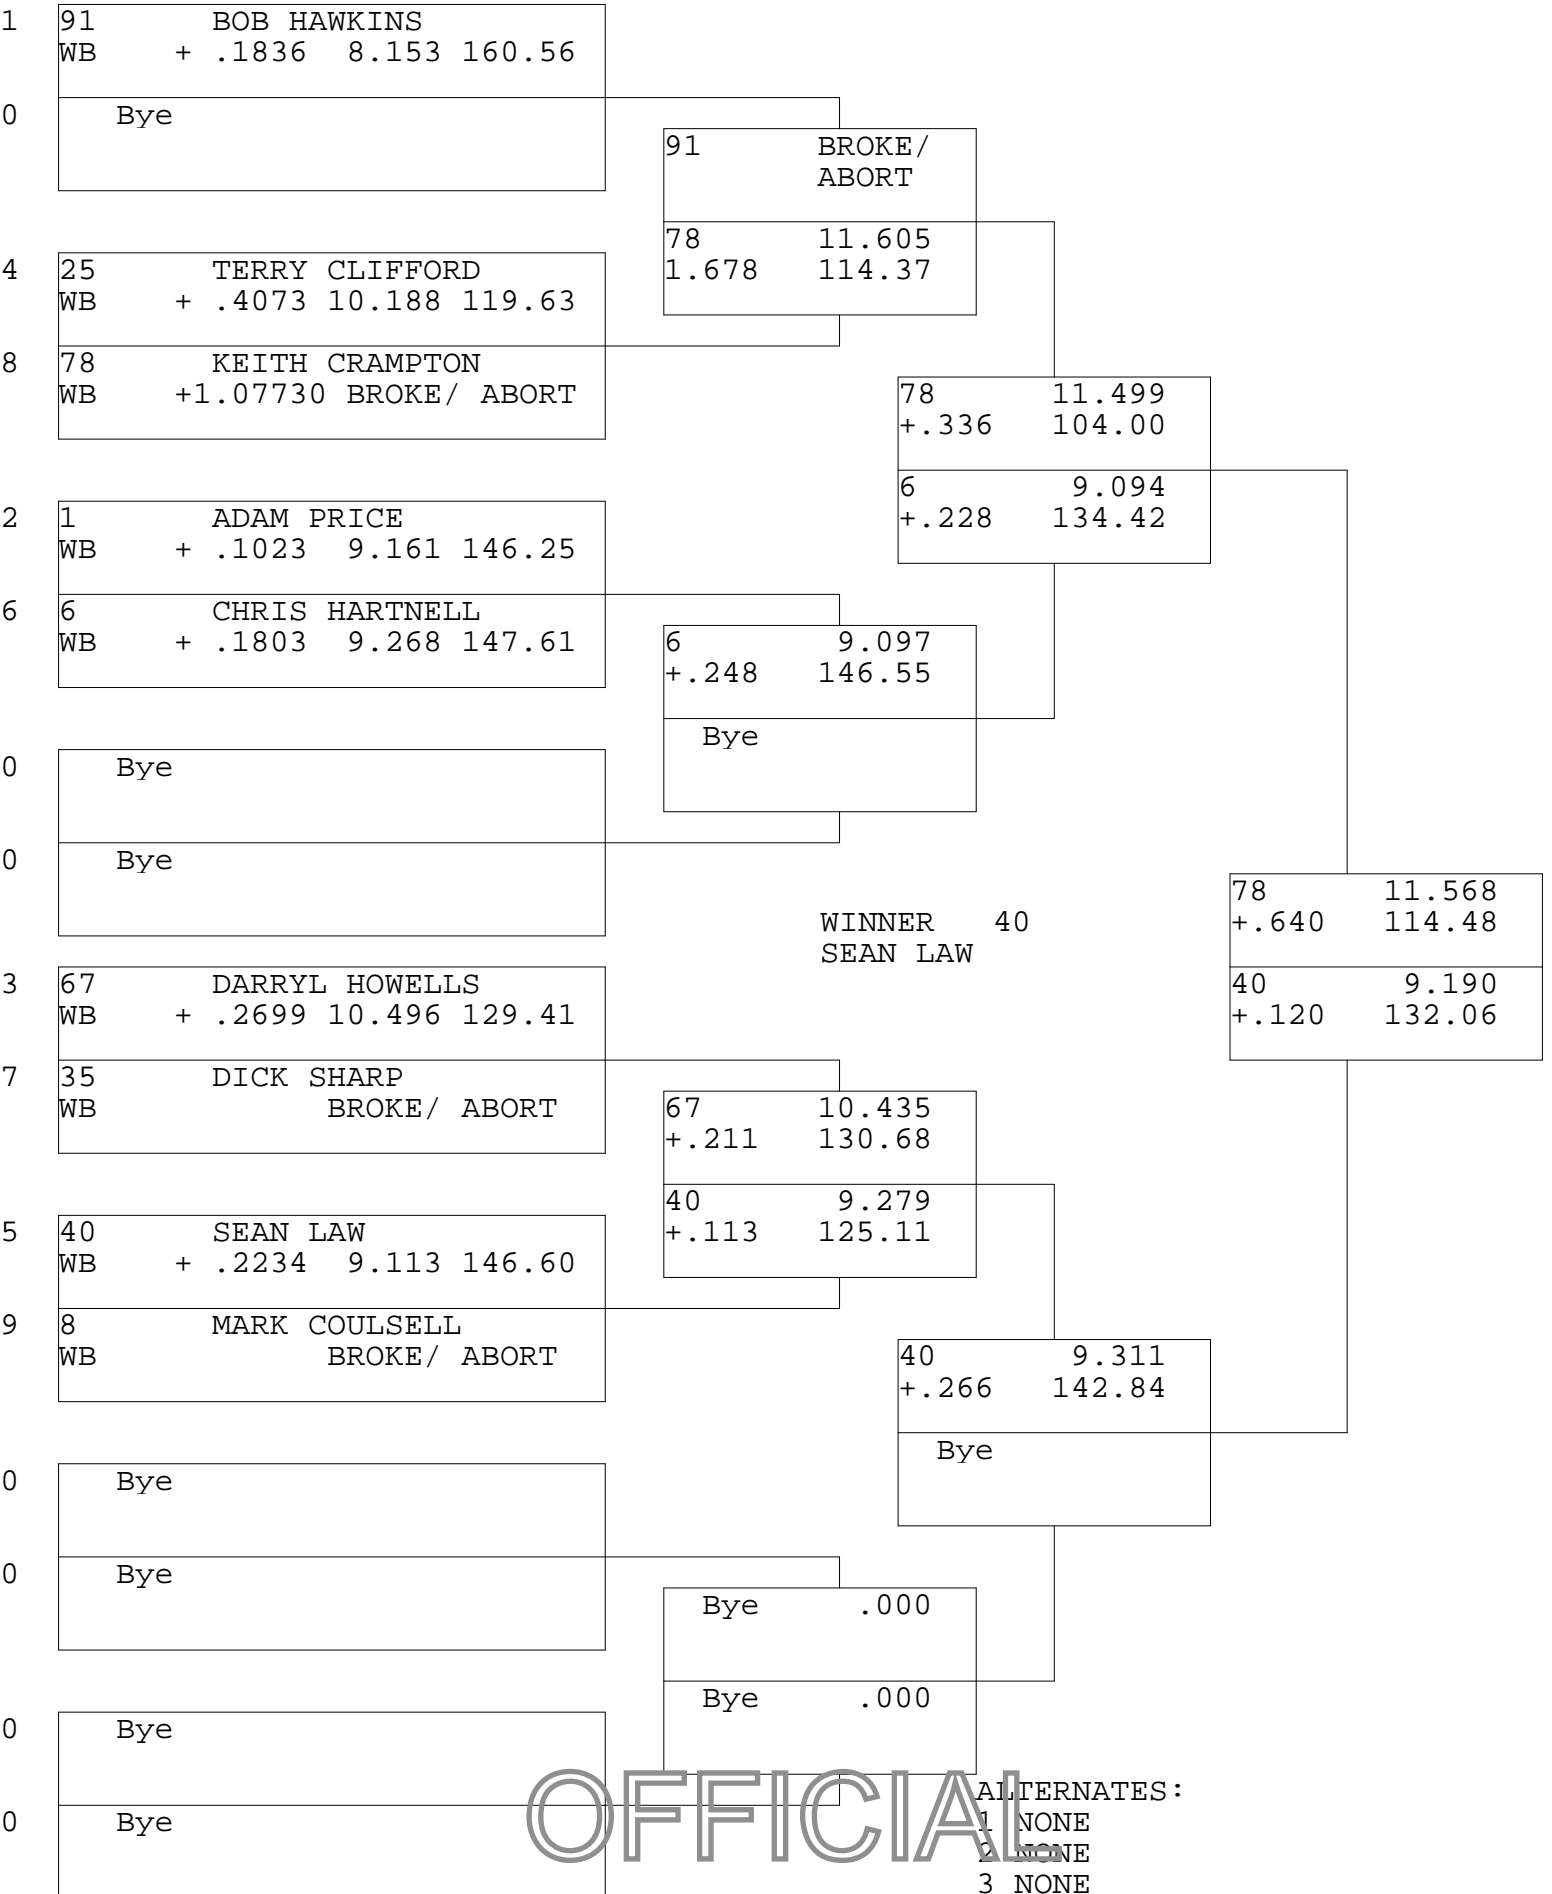

WILD BUNCH

TSI RACENET SYSTEM
PROGRESSIVE LADDER FOR 9 CARS

01/04/2013
16:19:13

OFFICIAL