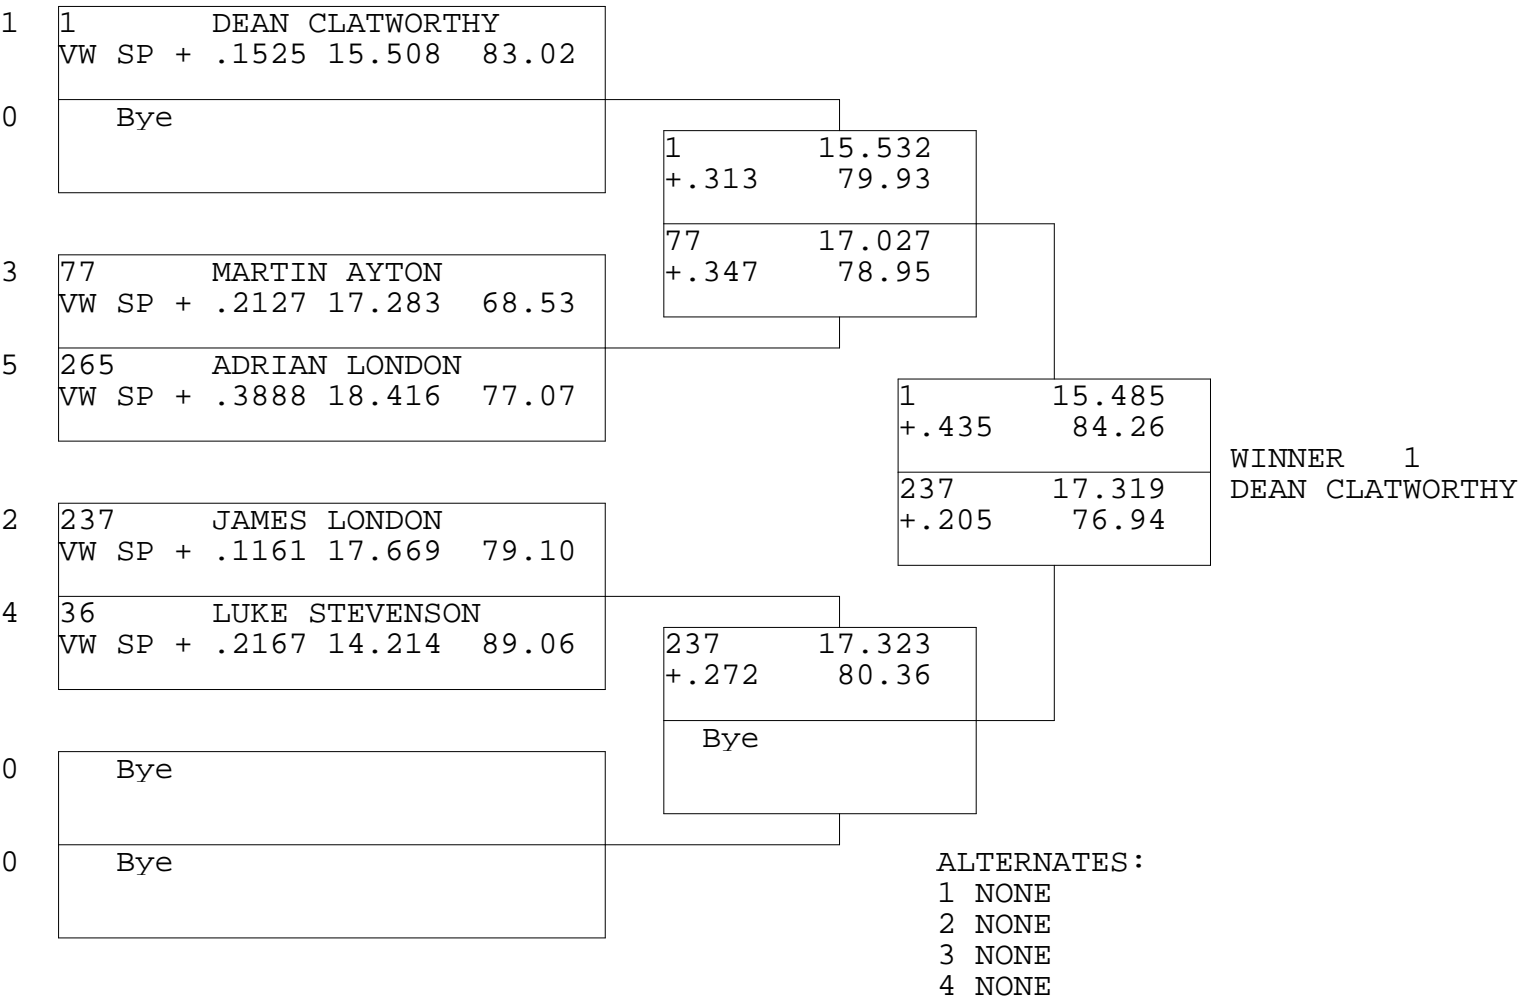

VW SPORTSMAN

TSI RACENET SYSTEM
 PROGRESSIVE LADDER FOR 5 CARS

01/04/2013
 16:19:41

OFFICIAL