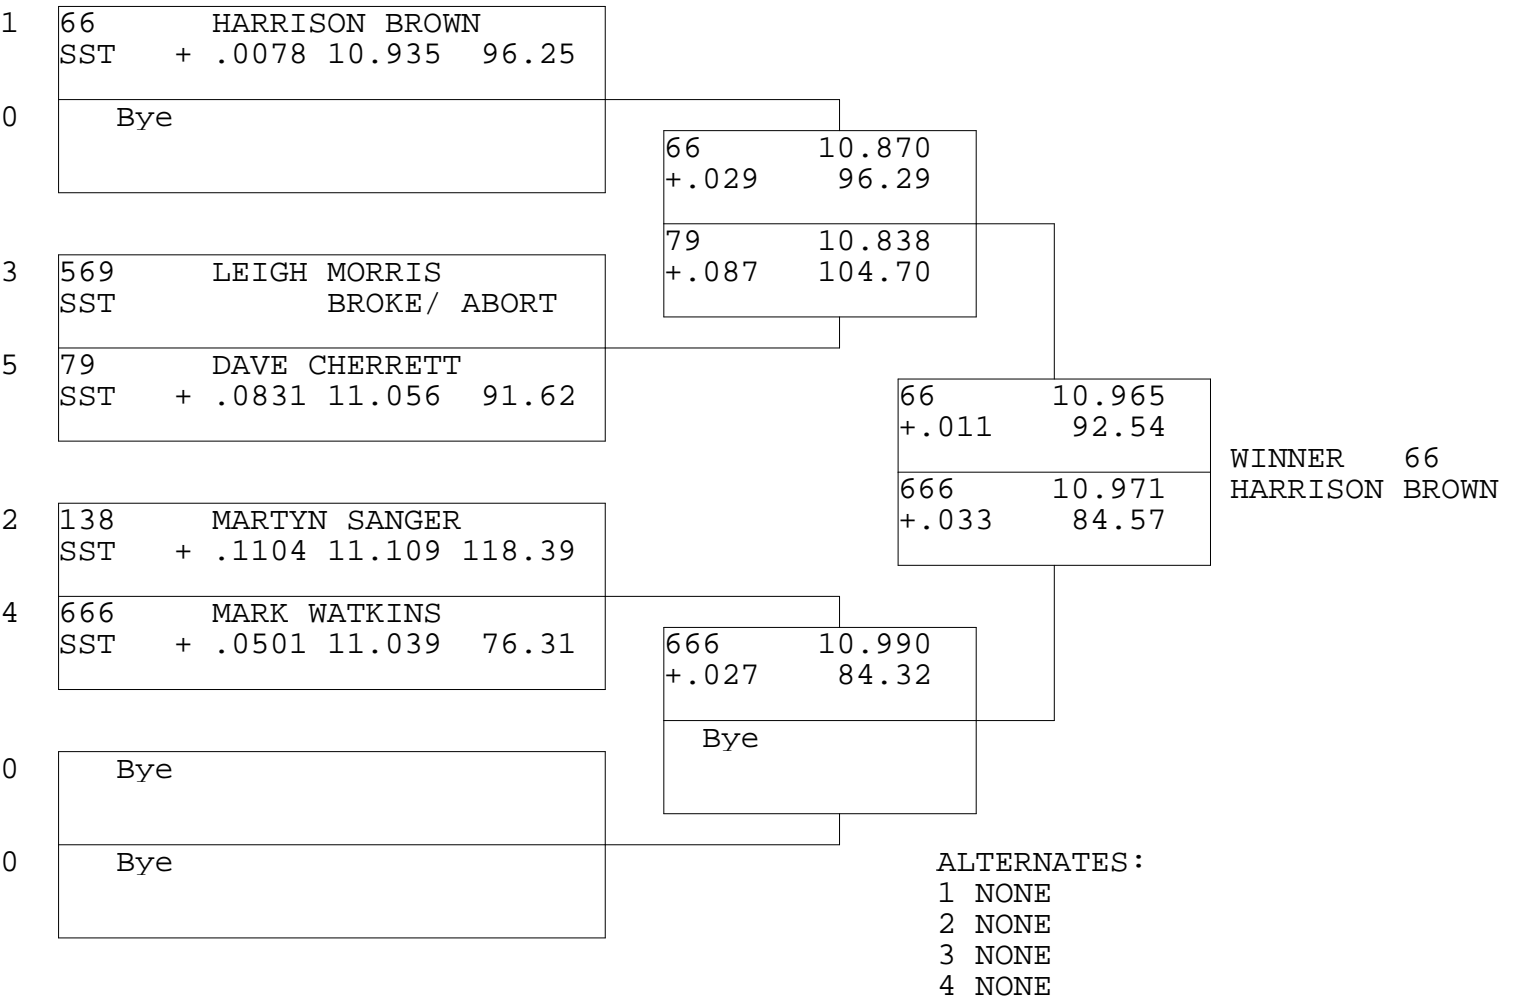

SUPER STREET

TSI RACENET SYSTEM
 PROGRESSIVE LADDER FOR 5 CARS

01/04/2013
 16:27:22

OFFICIAL