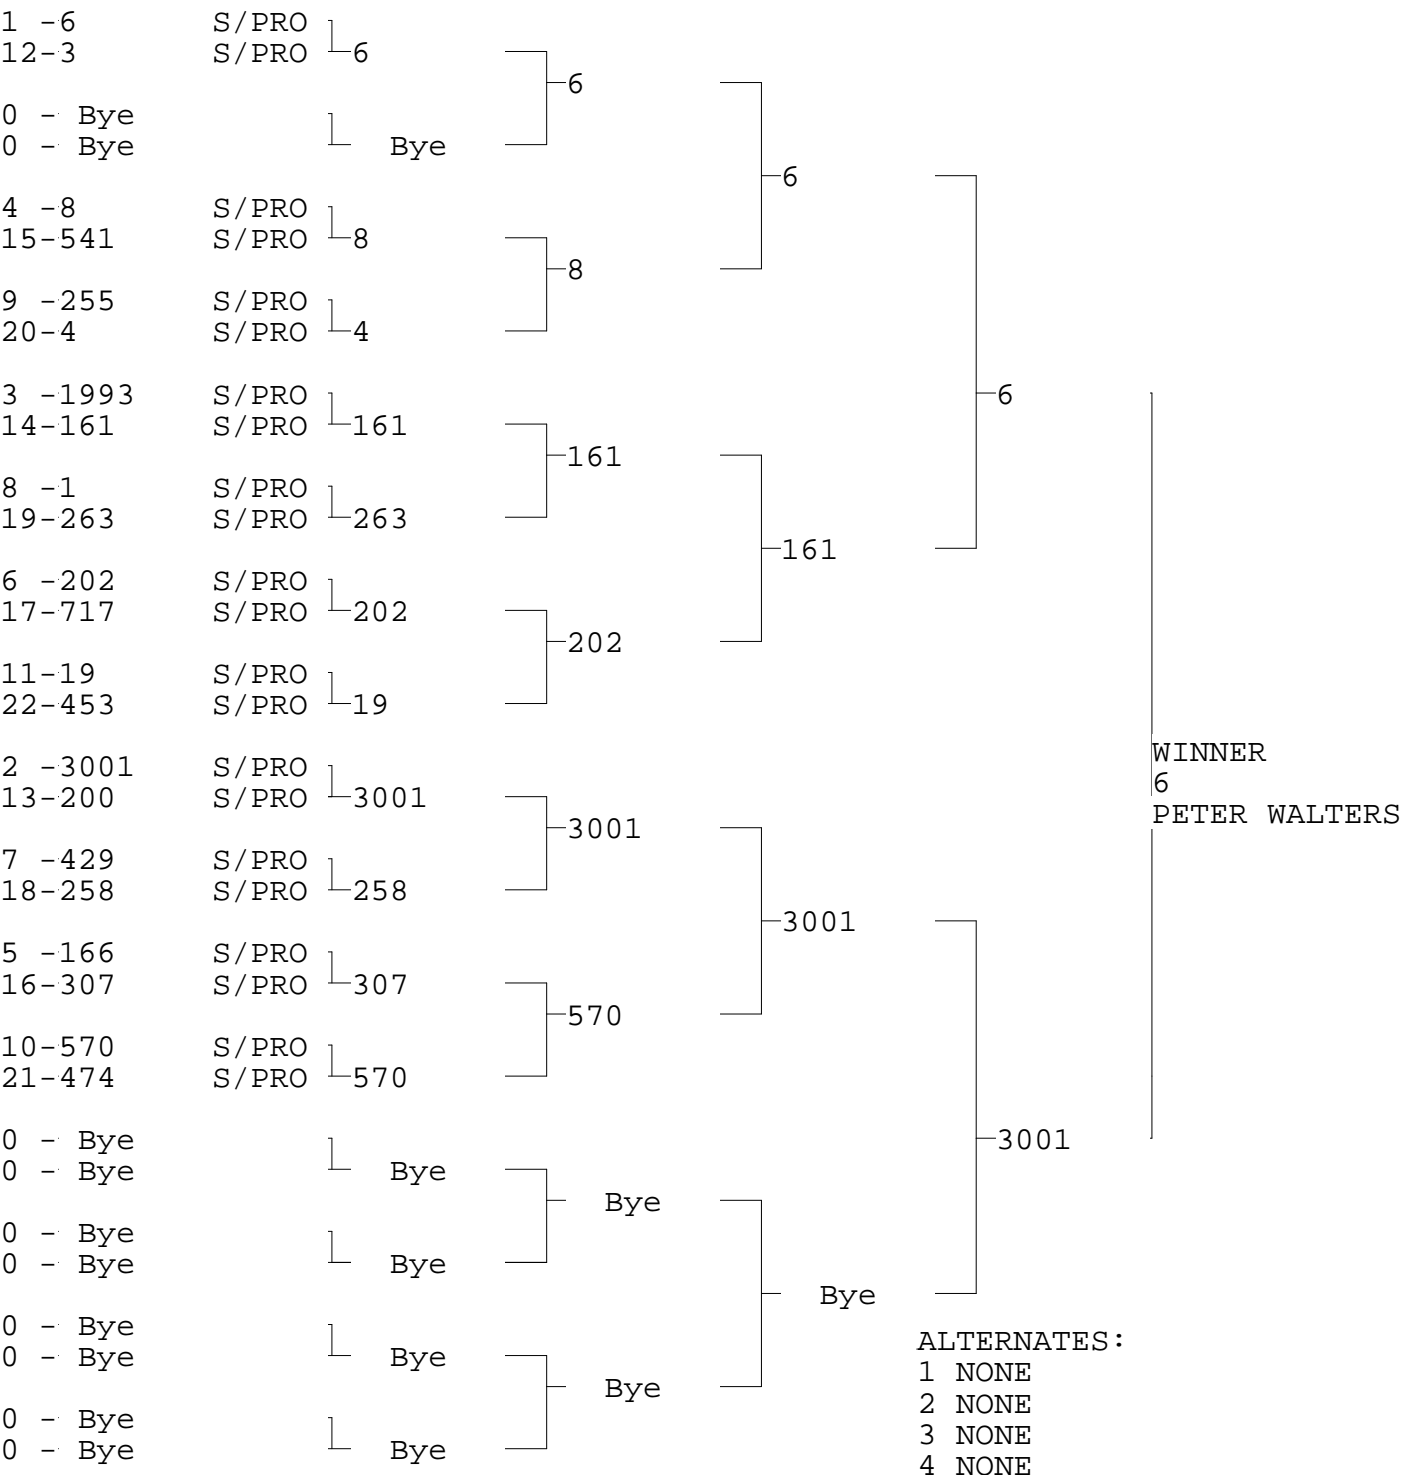

SUPER PRO ET

TSI RACENET SYSTEM  
PROGRESSIVE LADDER FOR 22 CARS

01/04/2013  
16:25:56

OFFICIAL