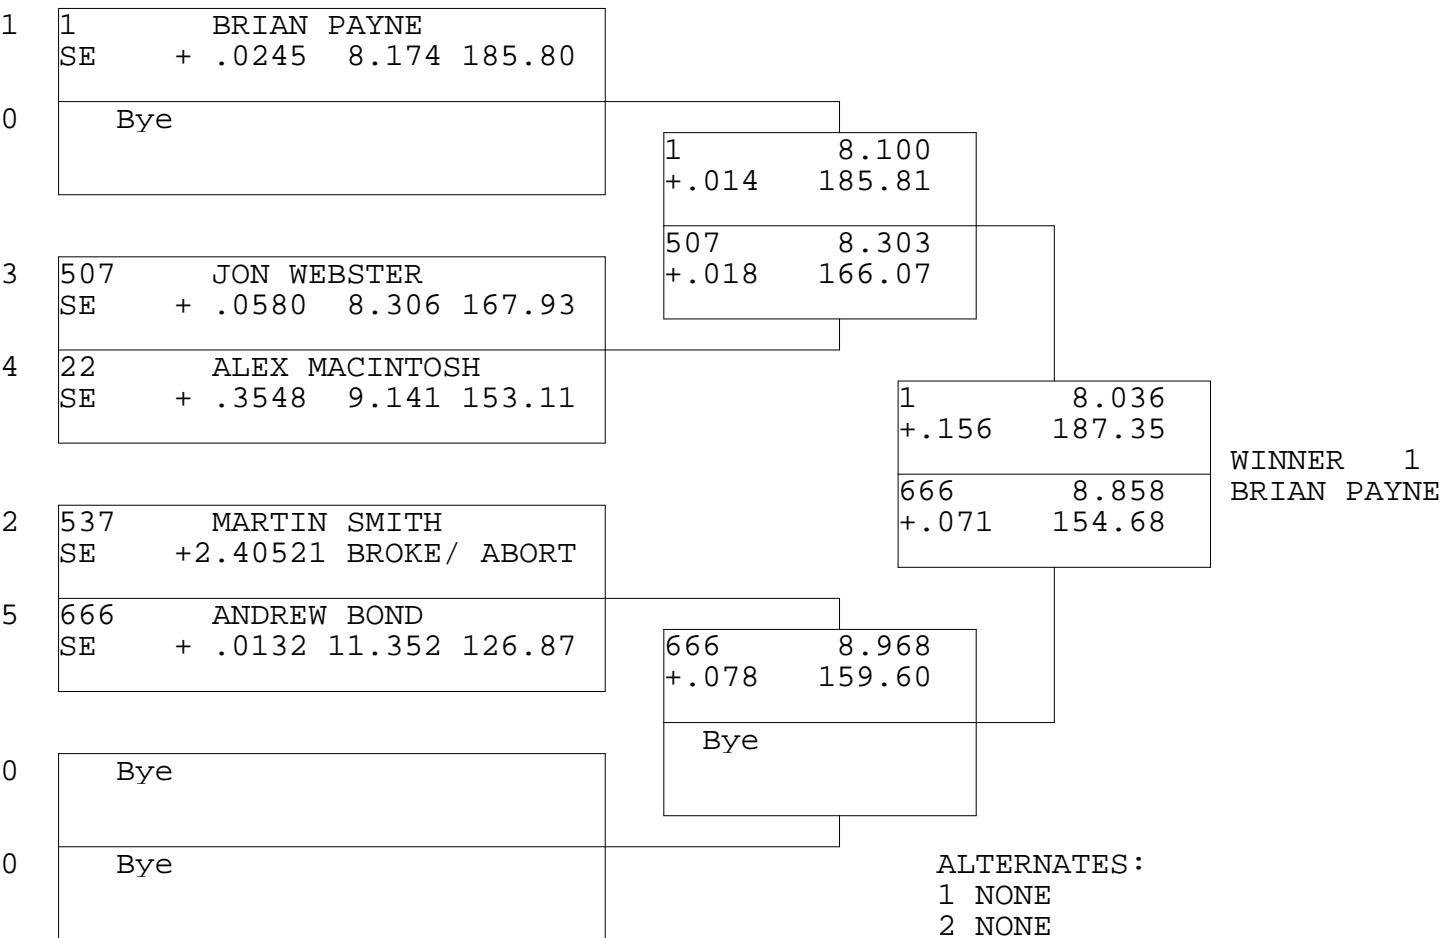

STREET ELIMINATOR

TSI RACENET SYSTEM
 PROGRESSIVE LADDER FOR 5 CARS

01/04/2013
 16:22:10

OFFICIAL