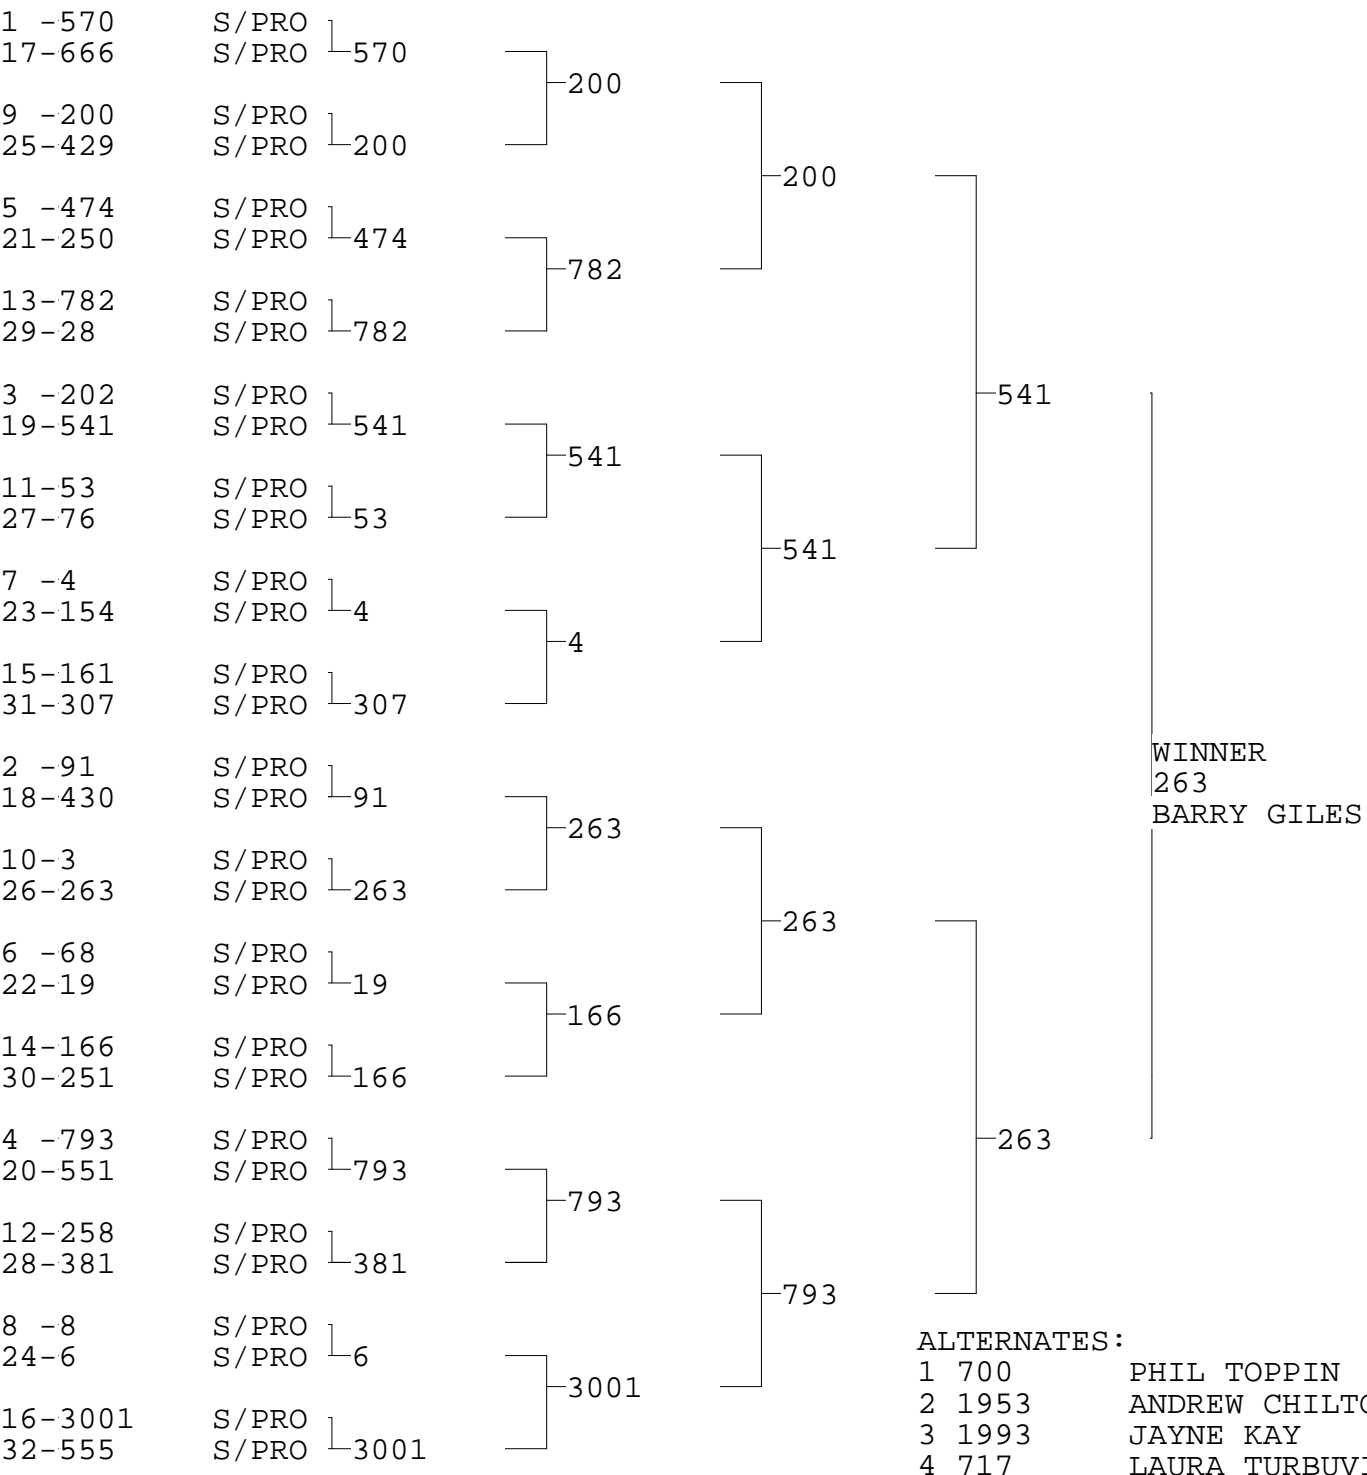

SUPER PRO ET

TSI RACENET SYSTEM
PROGRESSIVE LADDER FOR 32 CARS

27/05/2013
18:01:41

OFFICIAL