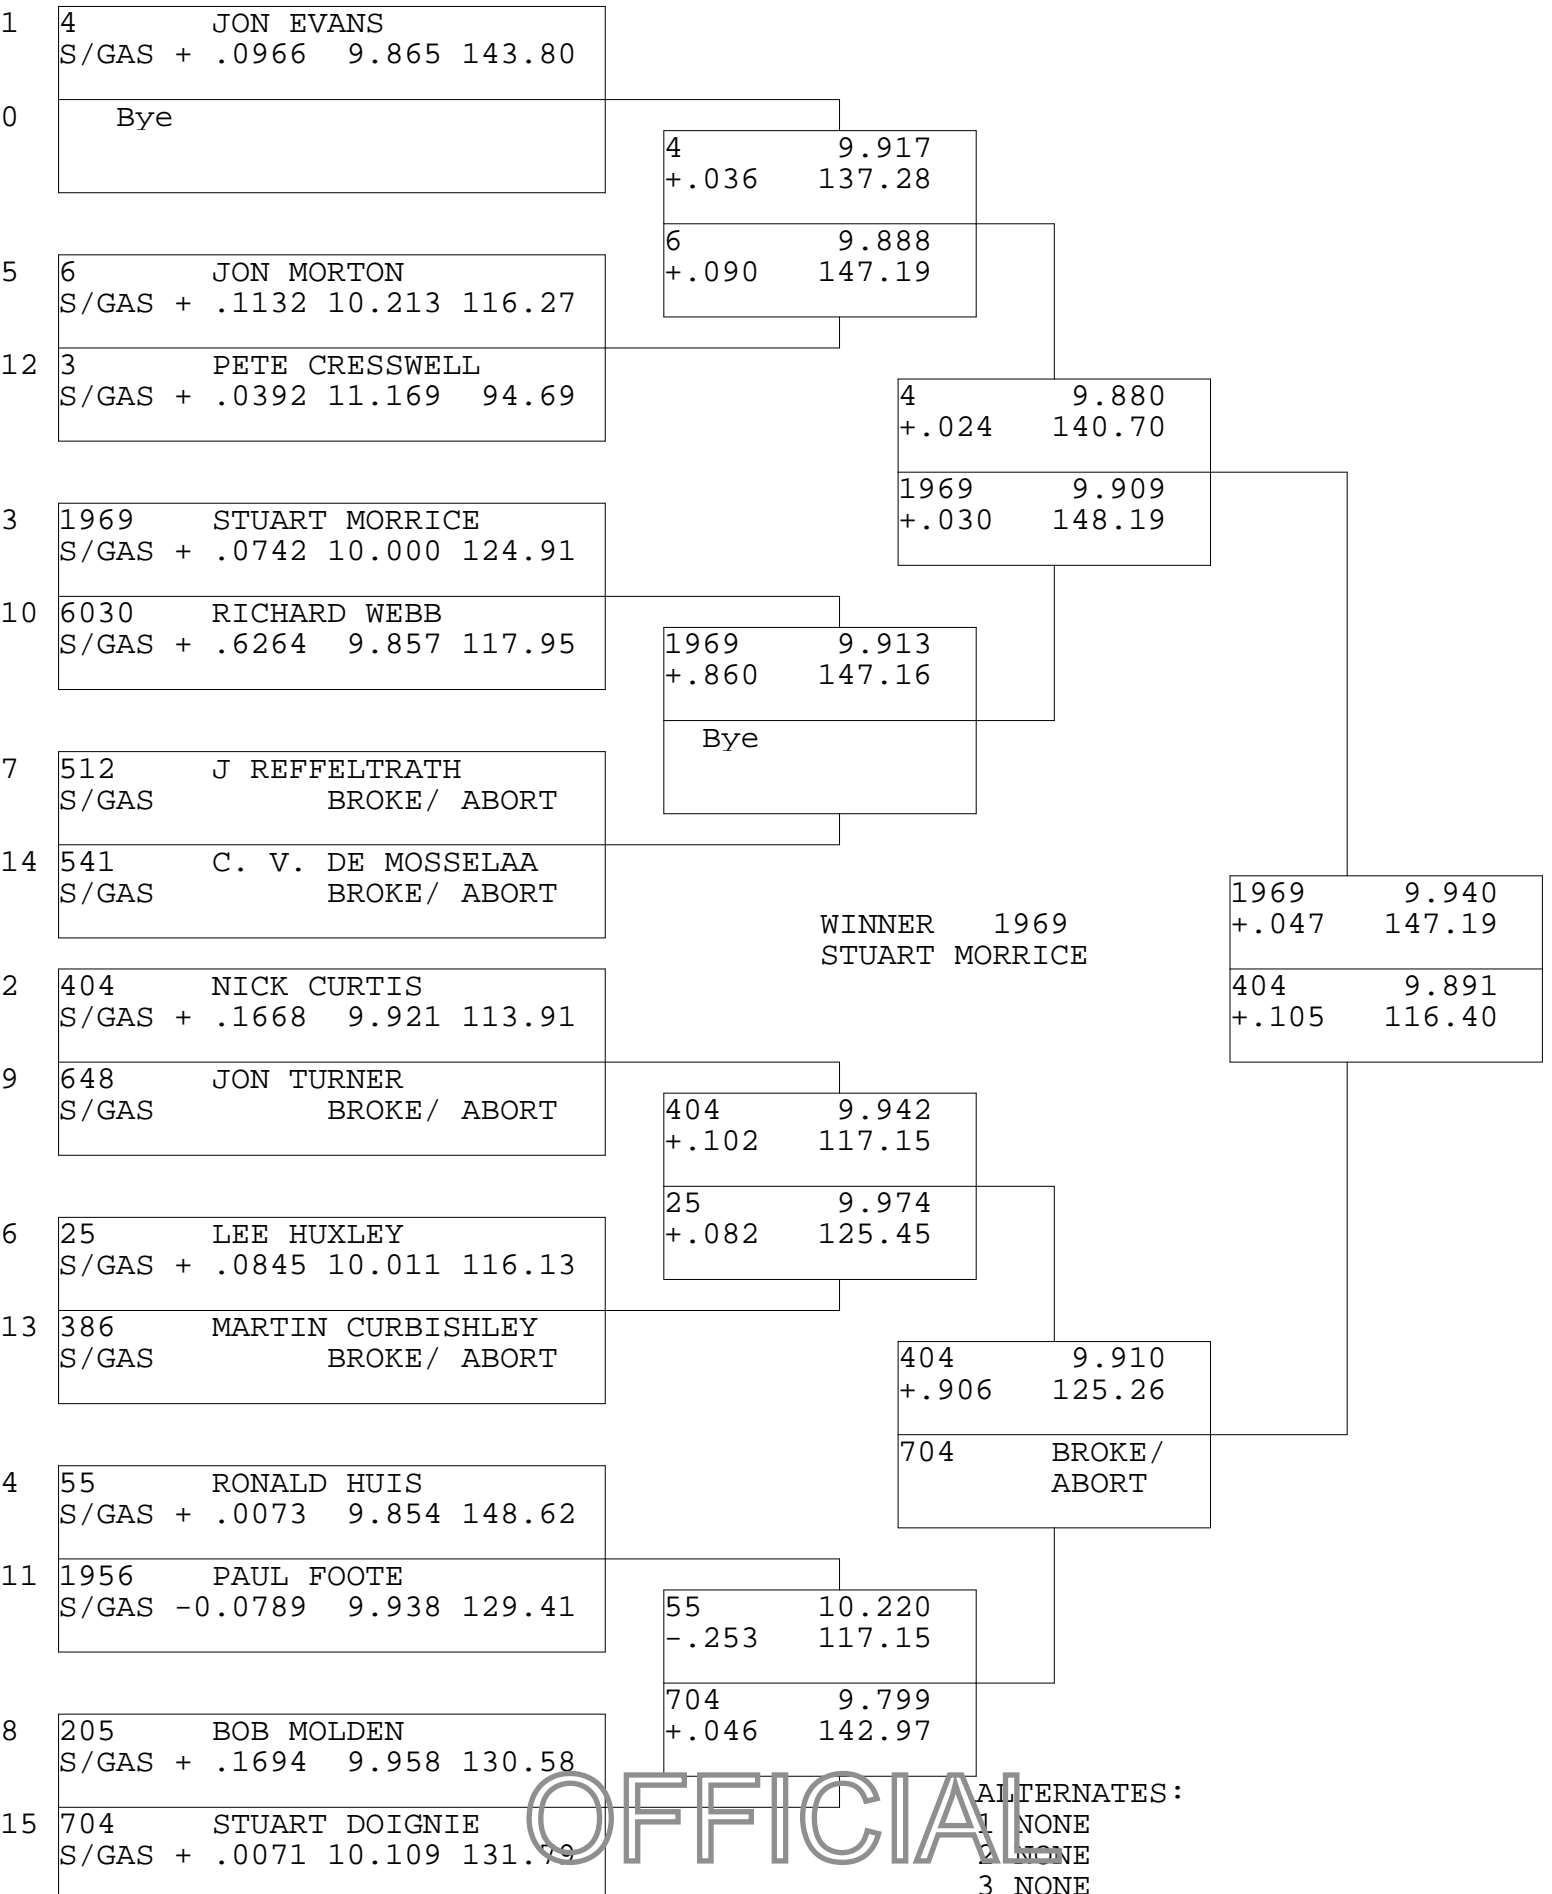

SUPER GAS

TSI RACENET SYSTEM
PROGRESSIVE LADDER FOR 15 CARS

27/05/2013
18:00:09

OFFICIAL