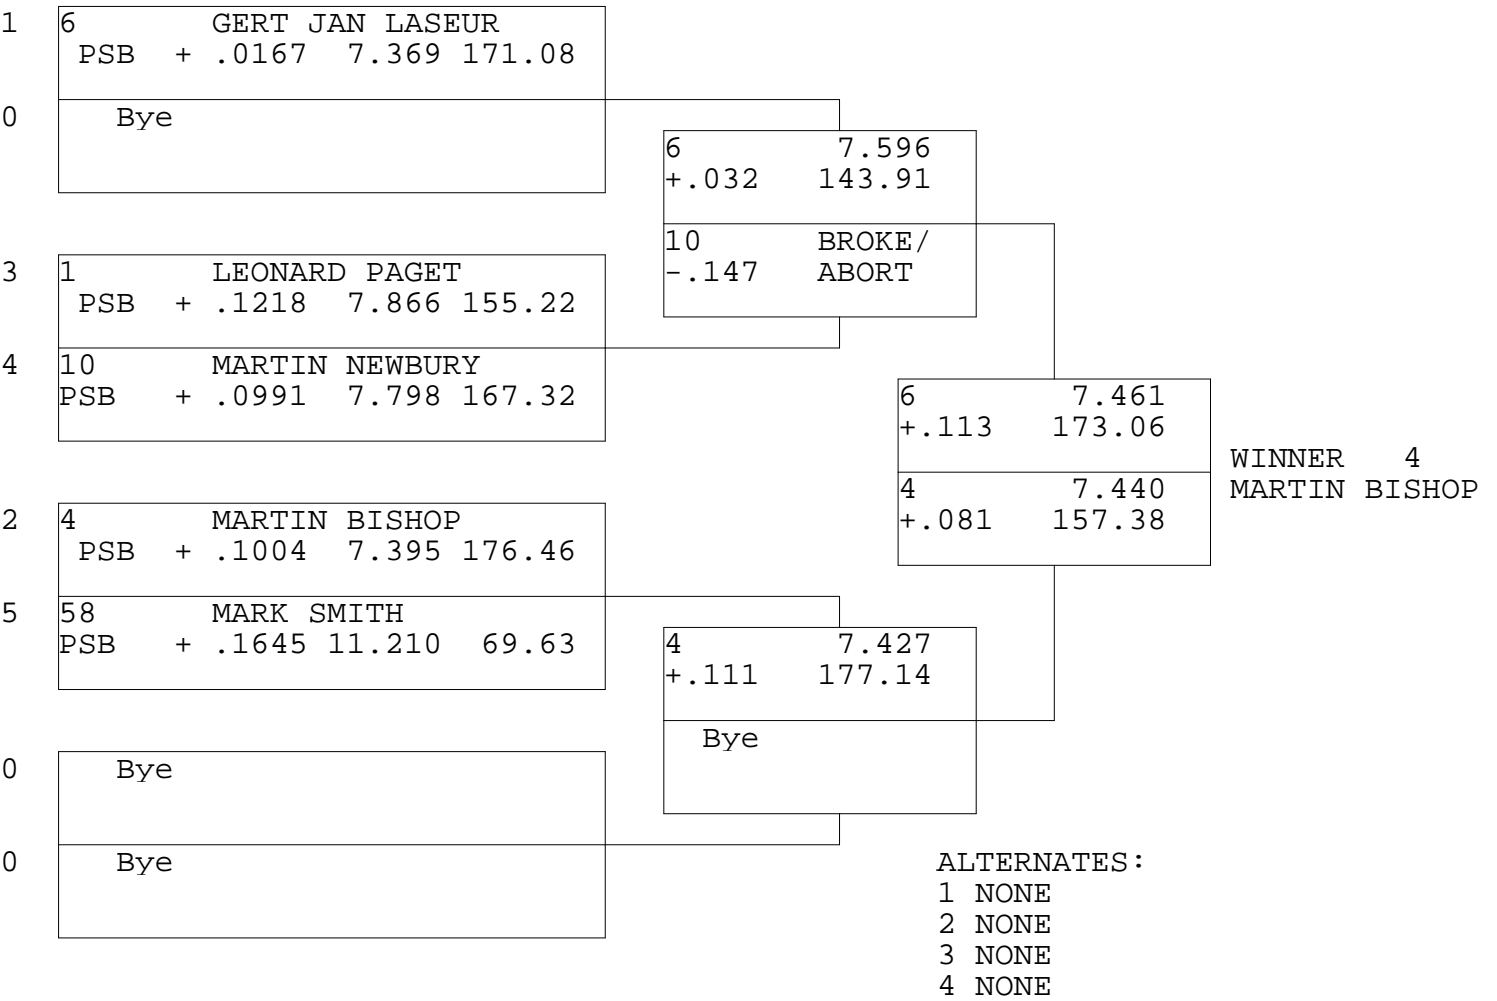

FIM PRO STOCK BIKE

TSI RACENET SYSTEM
 PROGRESSIVE LADDER FOR 5 CARS

27/05/2013
 17:24:10

OFFICIAL