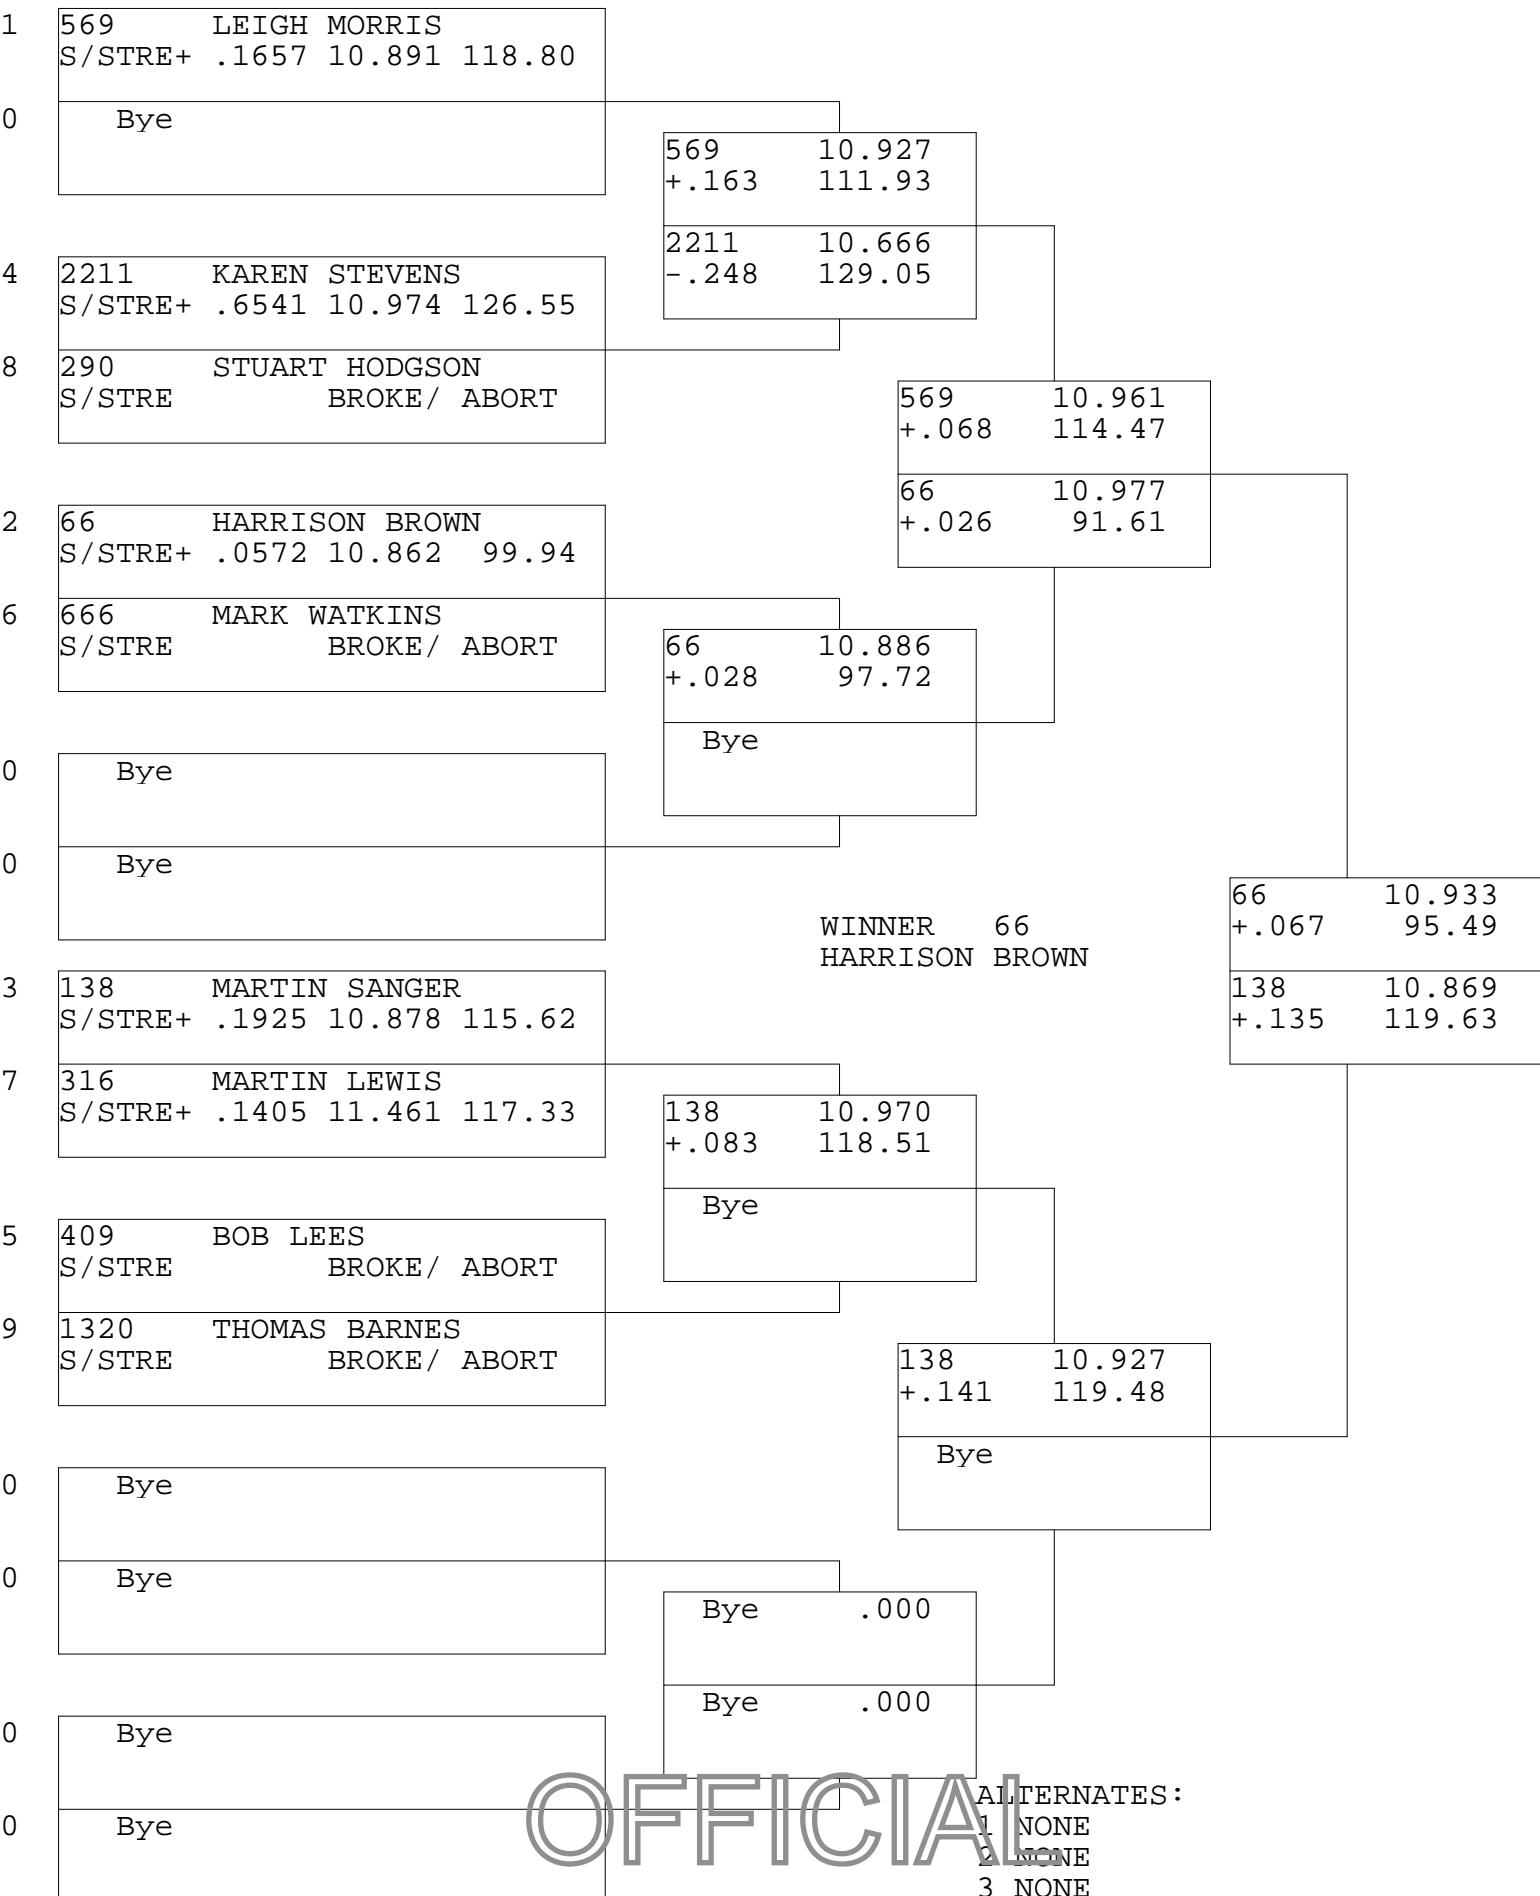

SUPER STREET

TSI RACENET SYSTEM
PROGRESSIVE LADDER FOR 9 CARS

08/09/2013
18:37:46

OFFICIAL ALTERNATES:
1 NONE
2 NONE
3 NONE
4 NONE