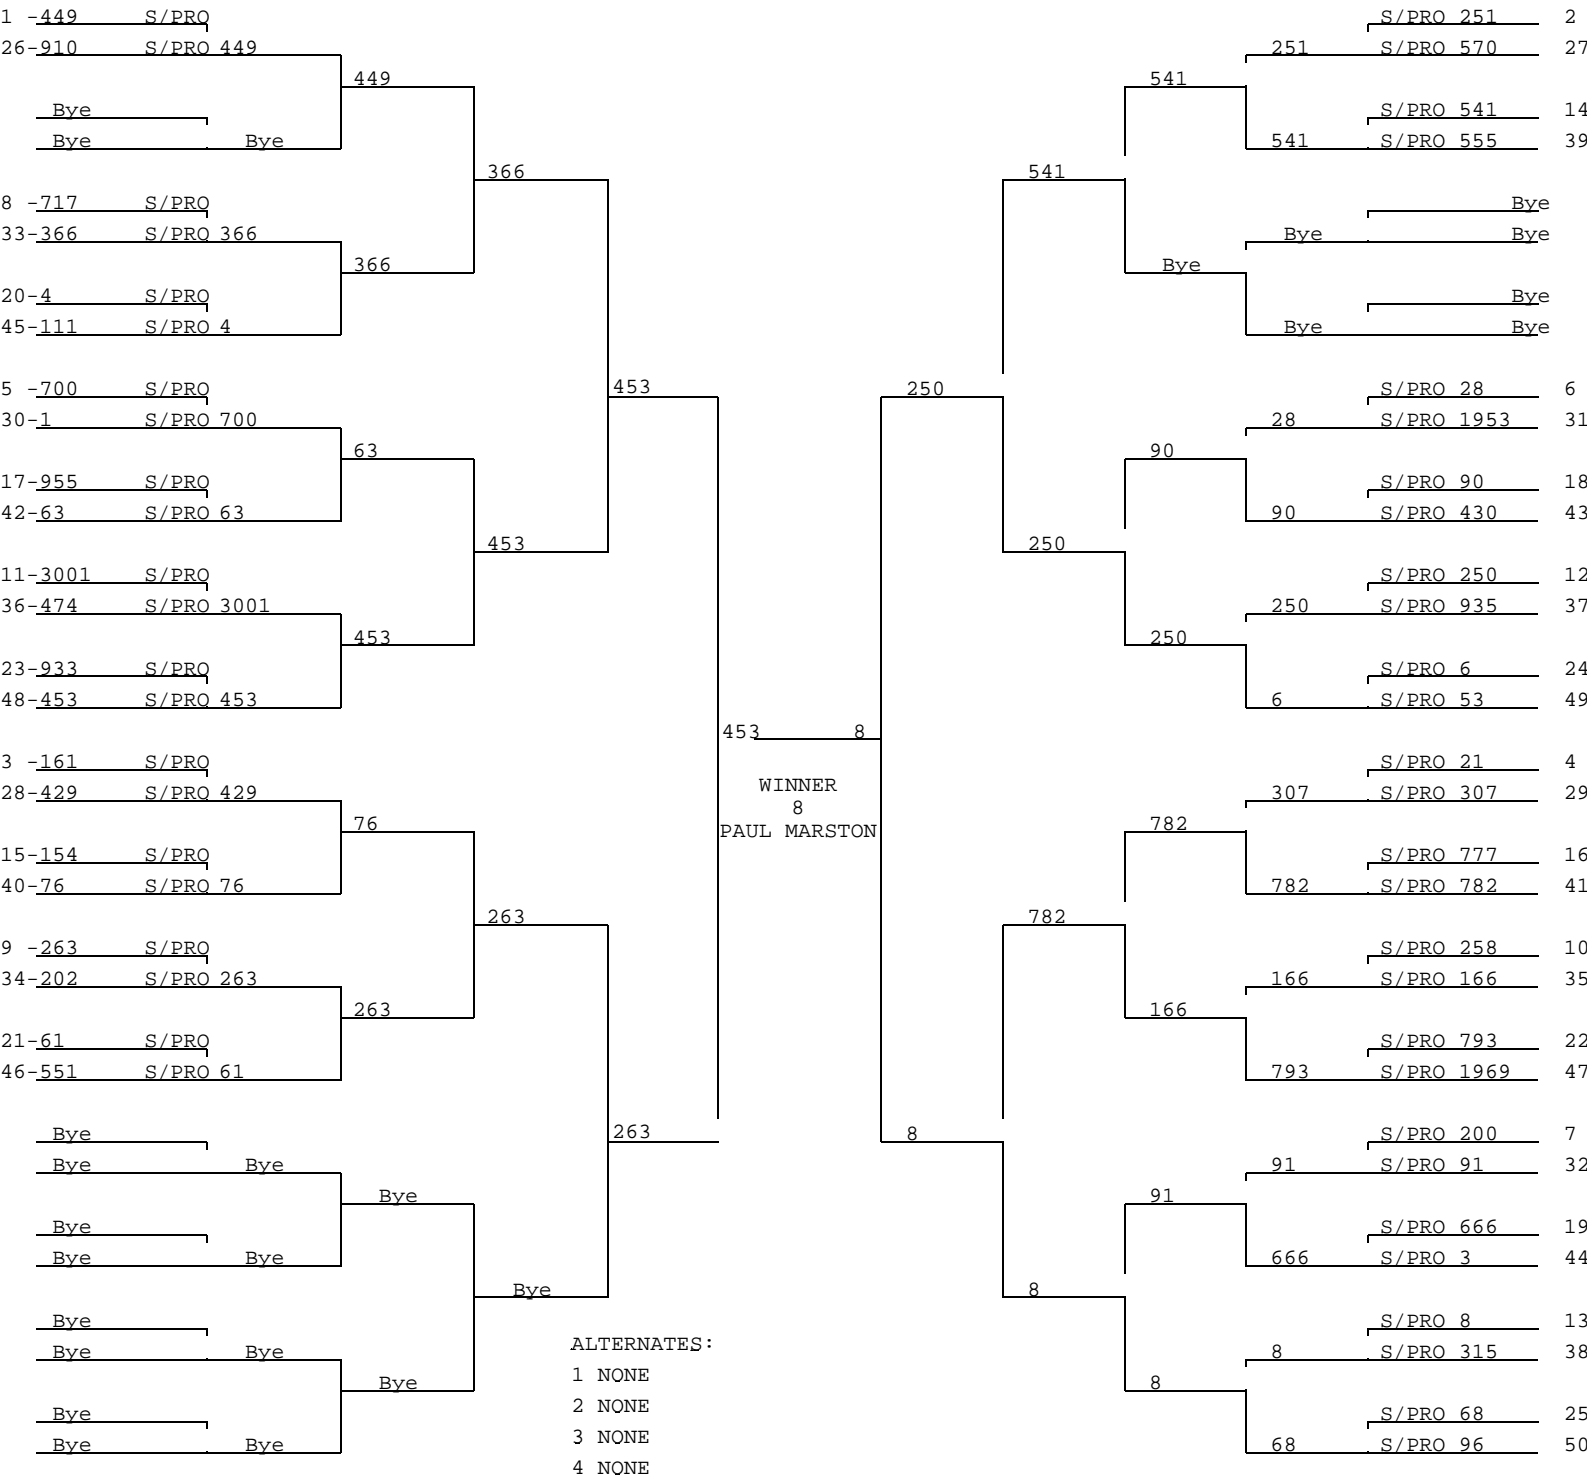

SUPER PRO ET

TSI RACENET SYSTEM
PROGRESSIVE LADDER FOR 50 CARS

18:41:30
08/09/2013

OFFICIAL