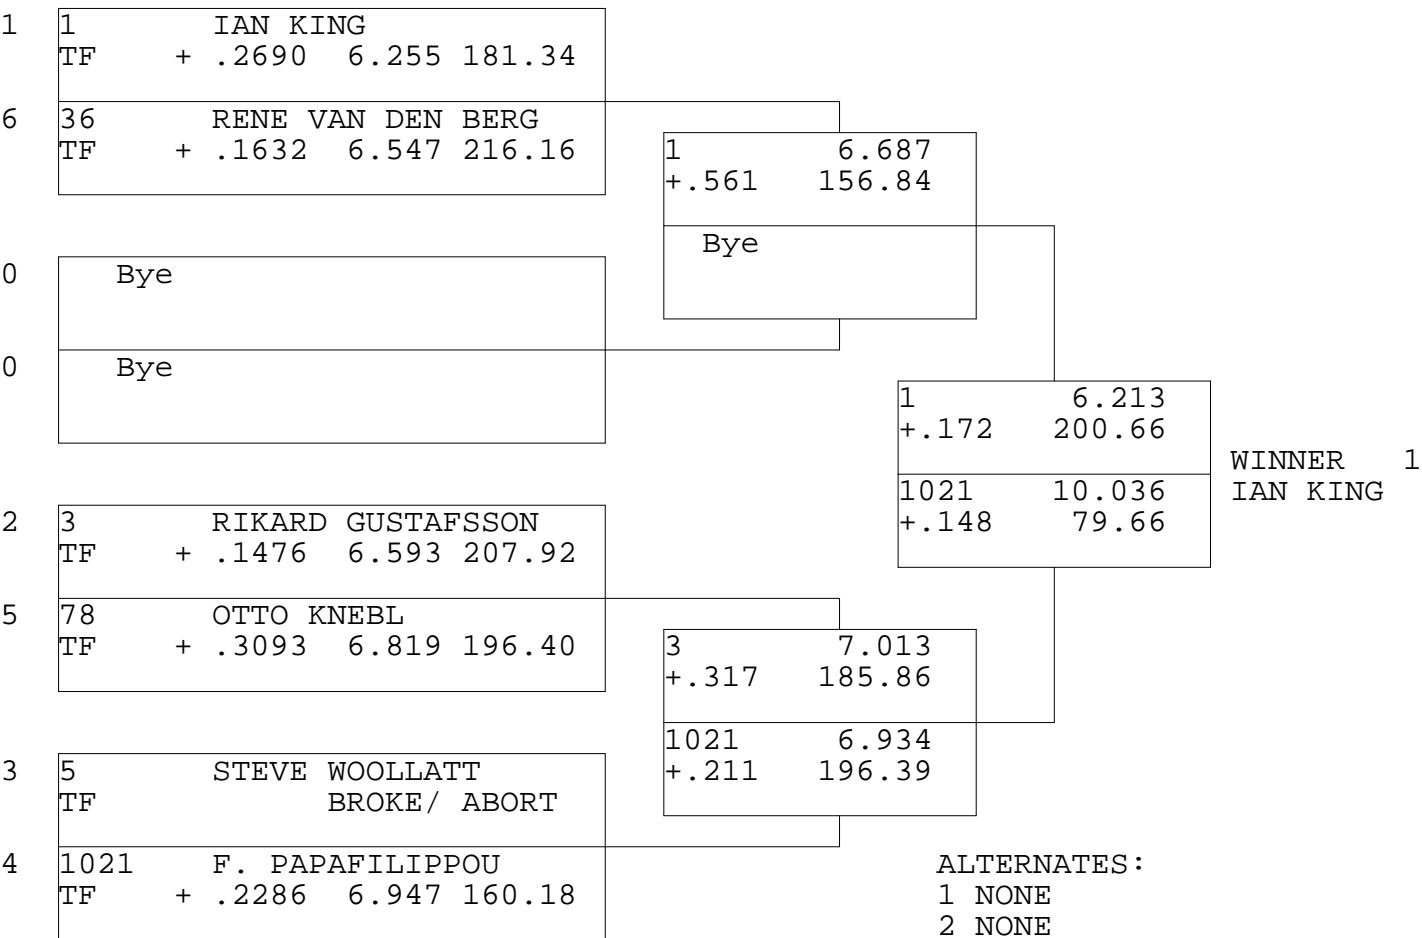

FIM TOP FUEL BIKE

TSI RACENET SYSTEM
 PROGRESSIVE LADDER FOR 6 CARS

08/09/2013
 16:55:17

OFFICIAL