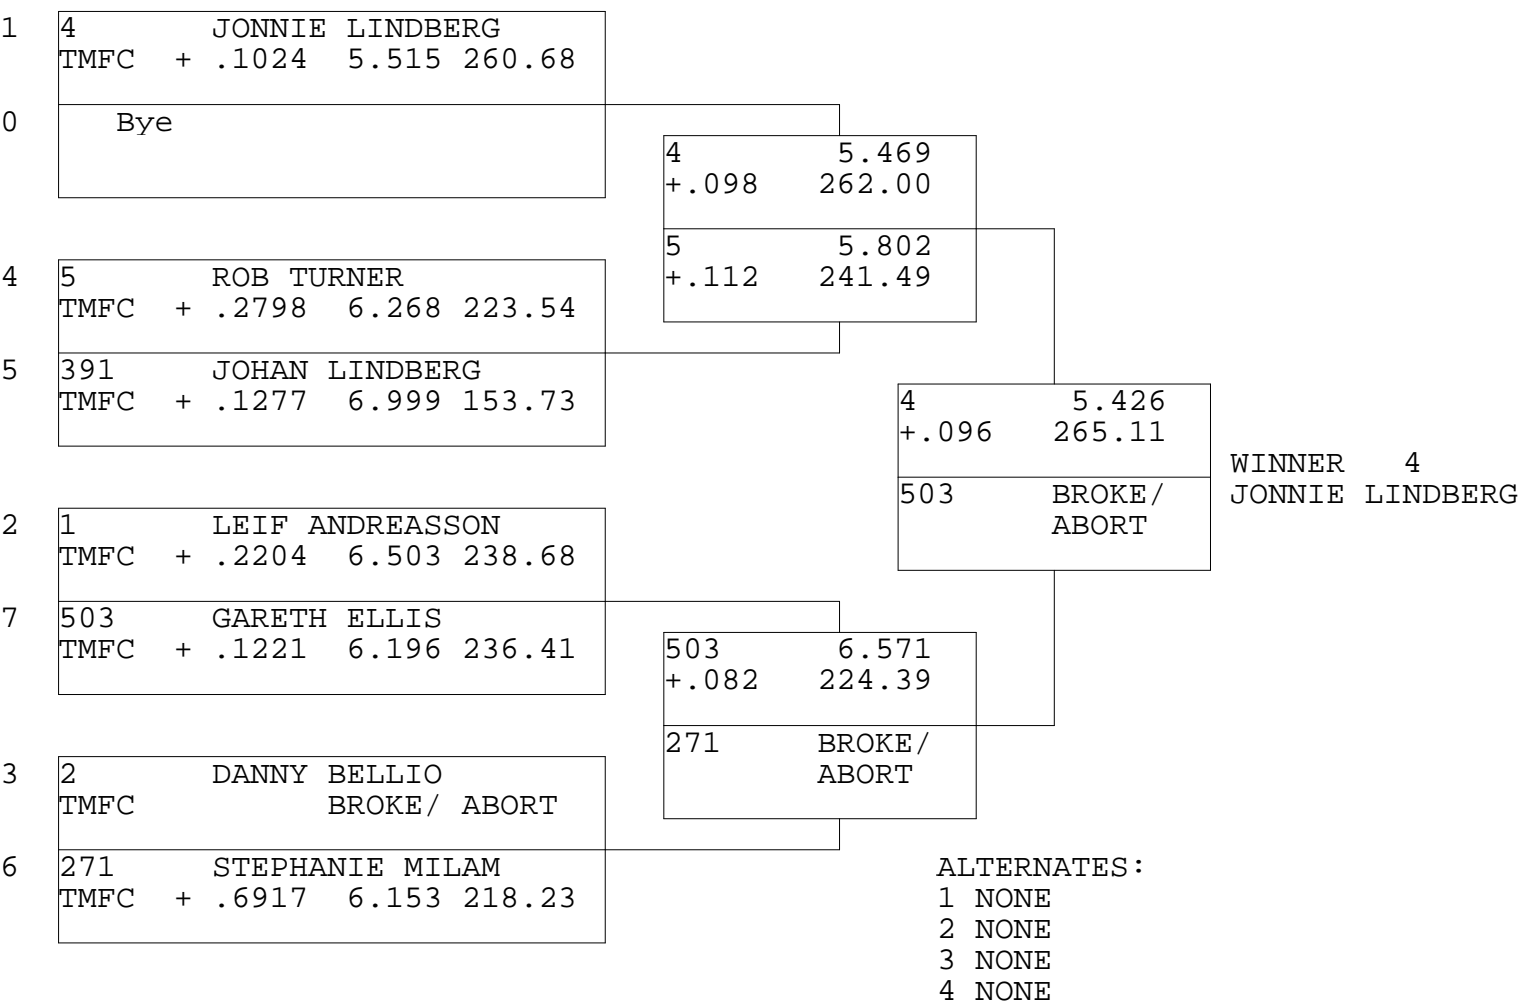

FIA TMFC

TSI RACENET SYSTEM  
 PROGRESSIVE LADDER FOR 7 CARS

08/09/2013  
 17:08:54

OFFICIAL