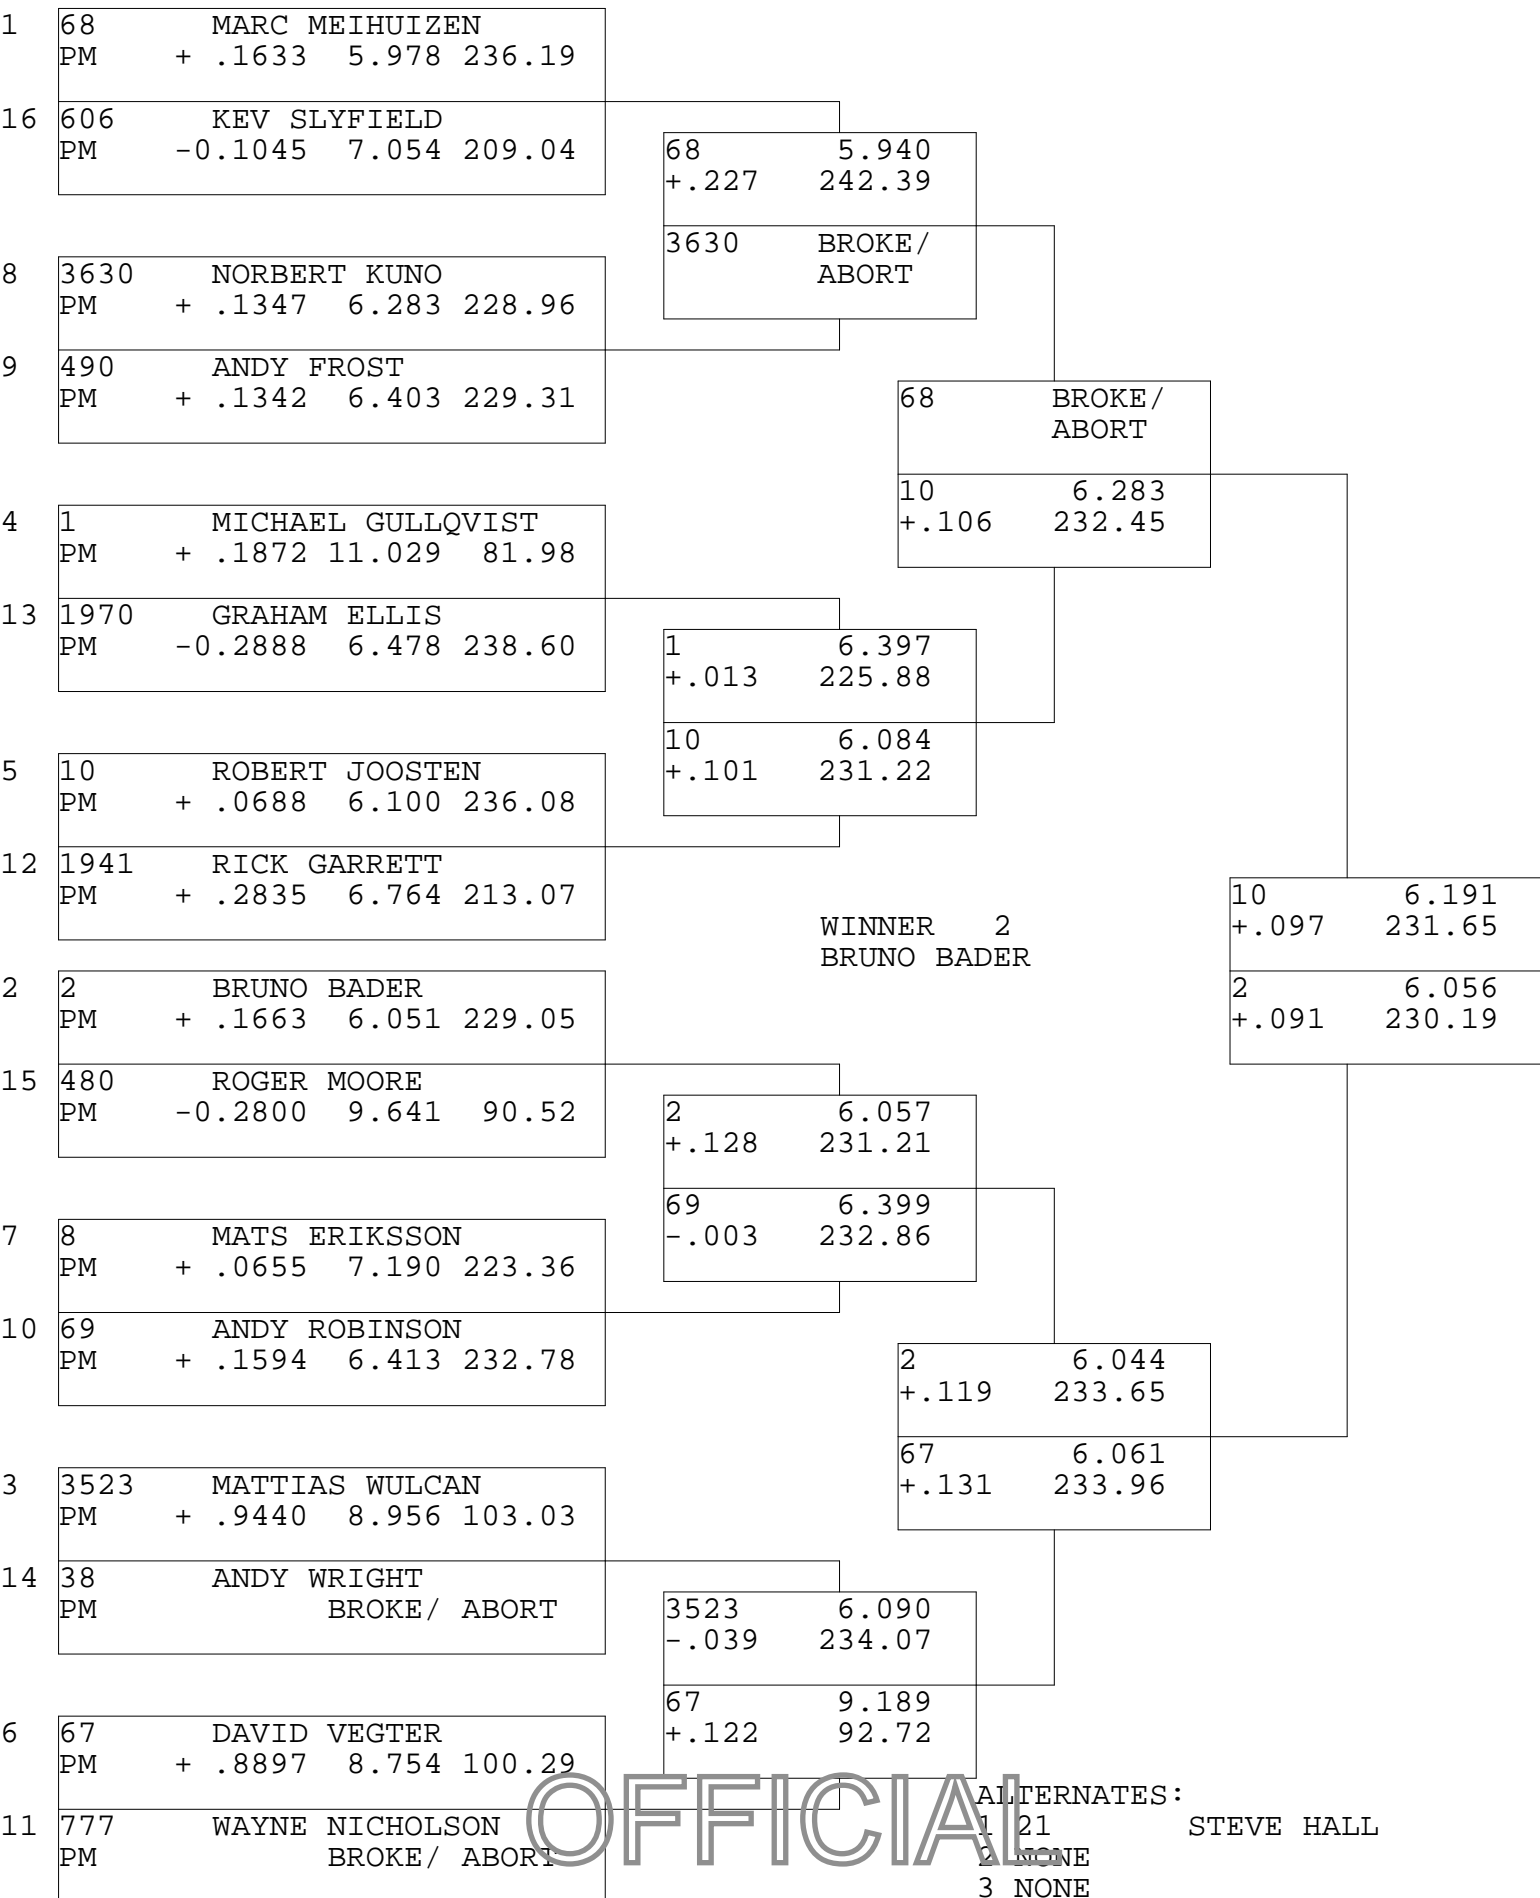

FIA PRO MODIFIED

TSI RACENET SYSTEM  
PROGRESSIVE LADDER FOR 16 CARS

08/09/2013  
18:35:40

OFFICIAL