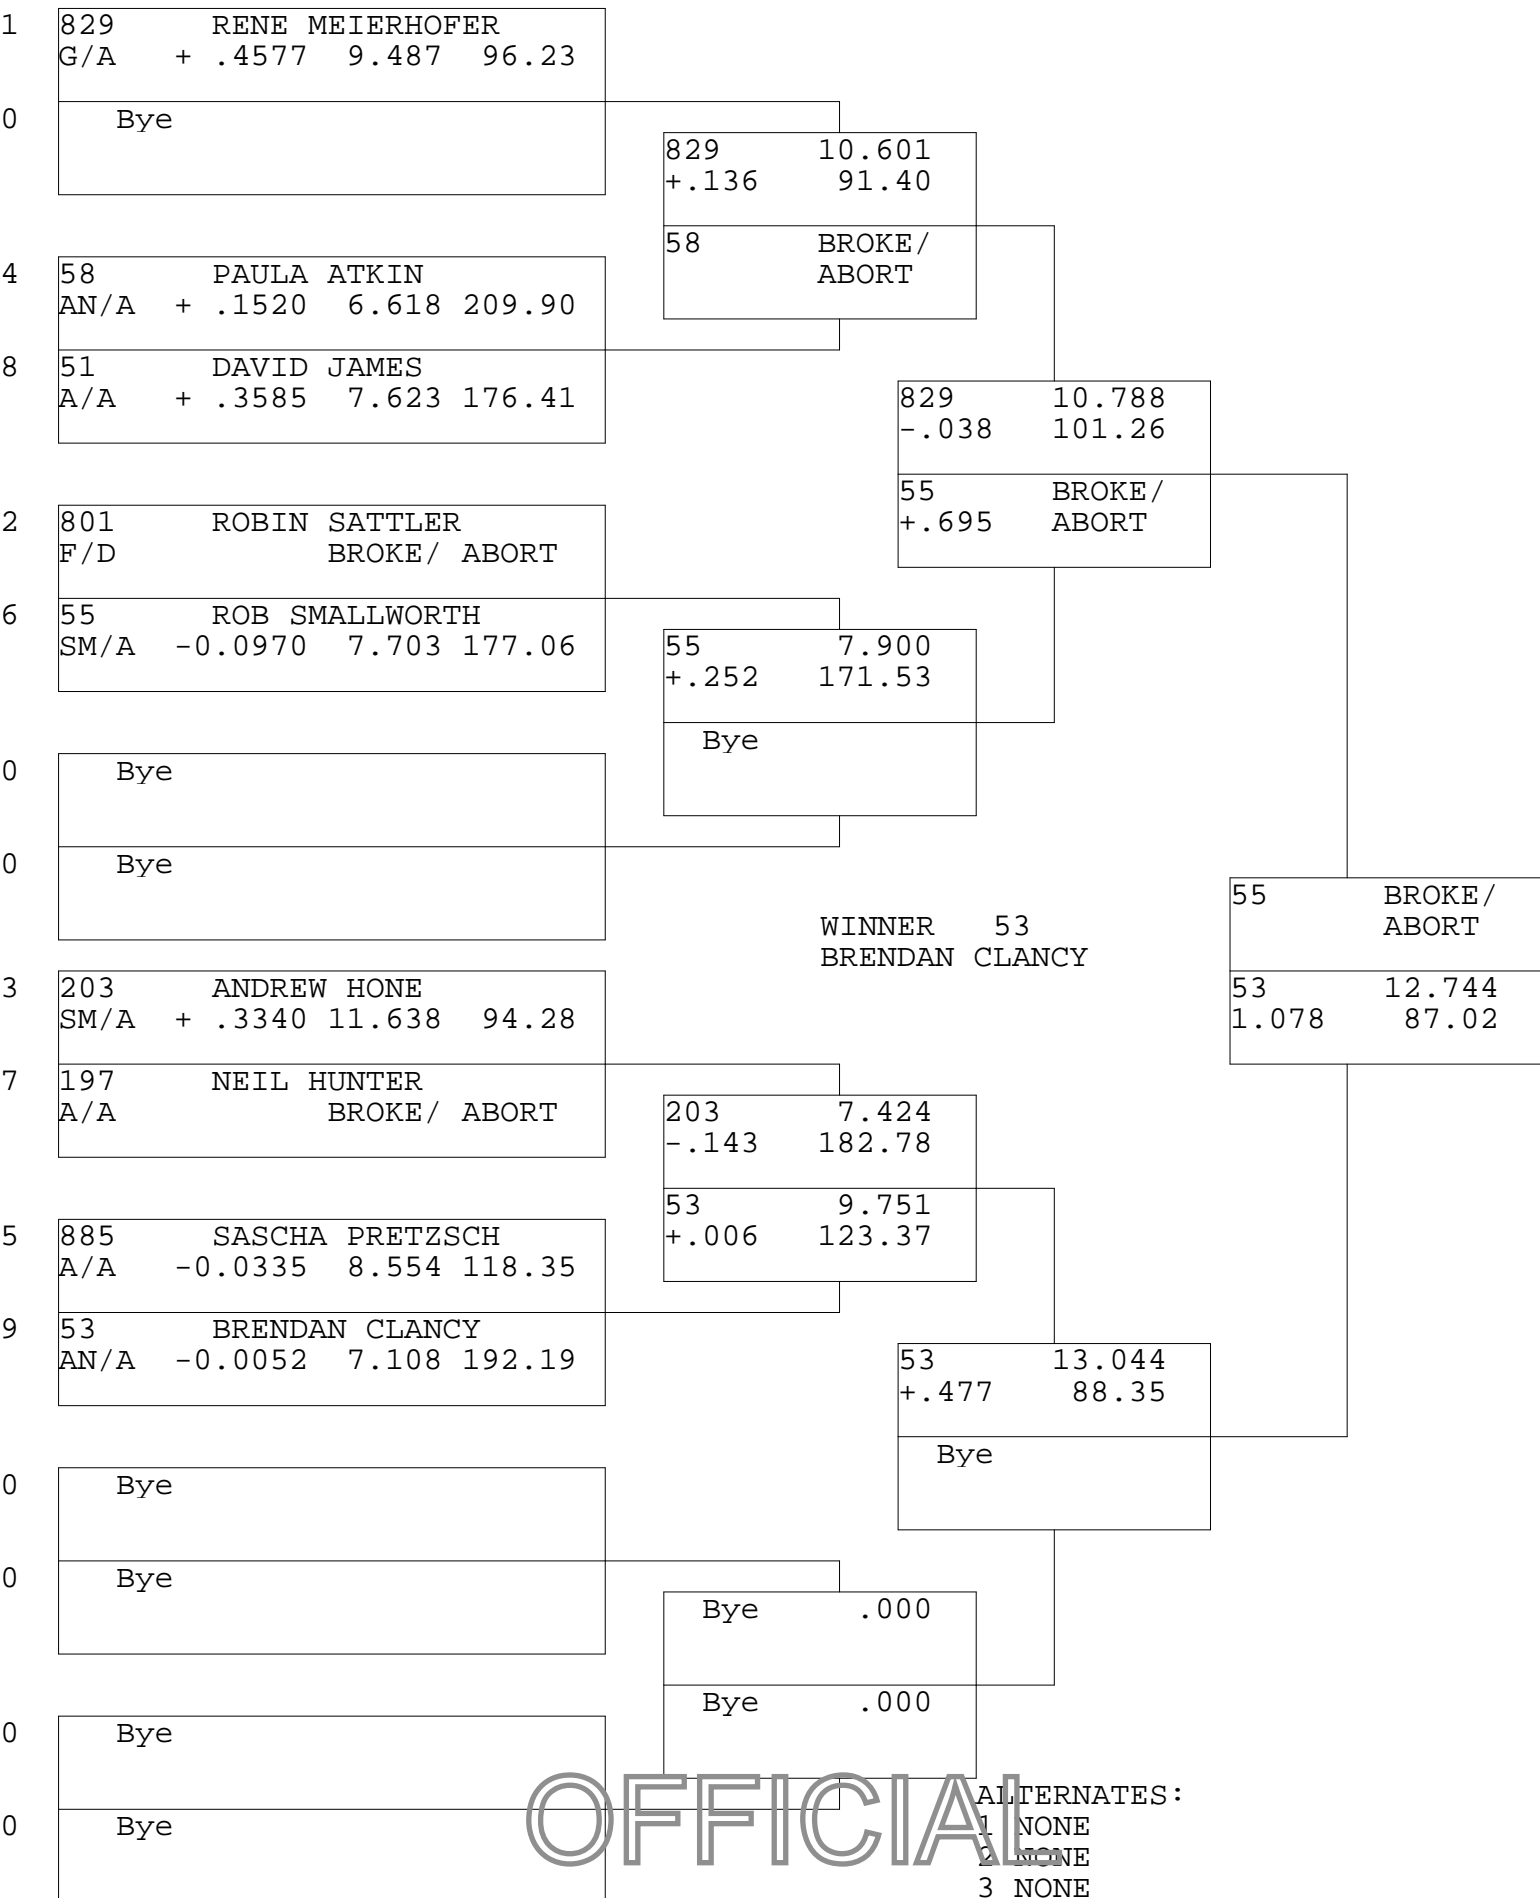

COMP ELIMINATOR

TSI RACENET SYSTEM
PROGRESSIVE LADDER FOR 9 CARS

08/09/2013
18:50:04

OFFICIAL ALTERNATES:
1 NONE
2 NONE
3 NONE
4 NONE