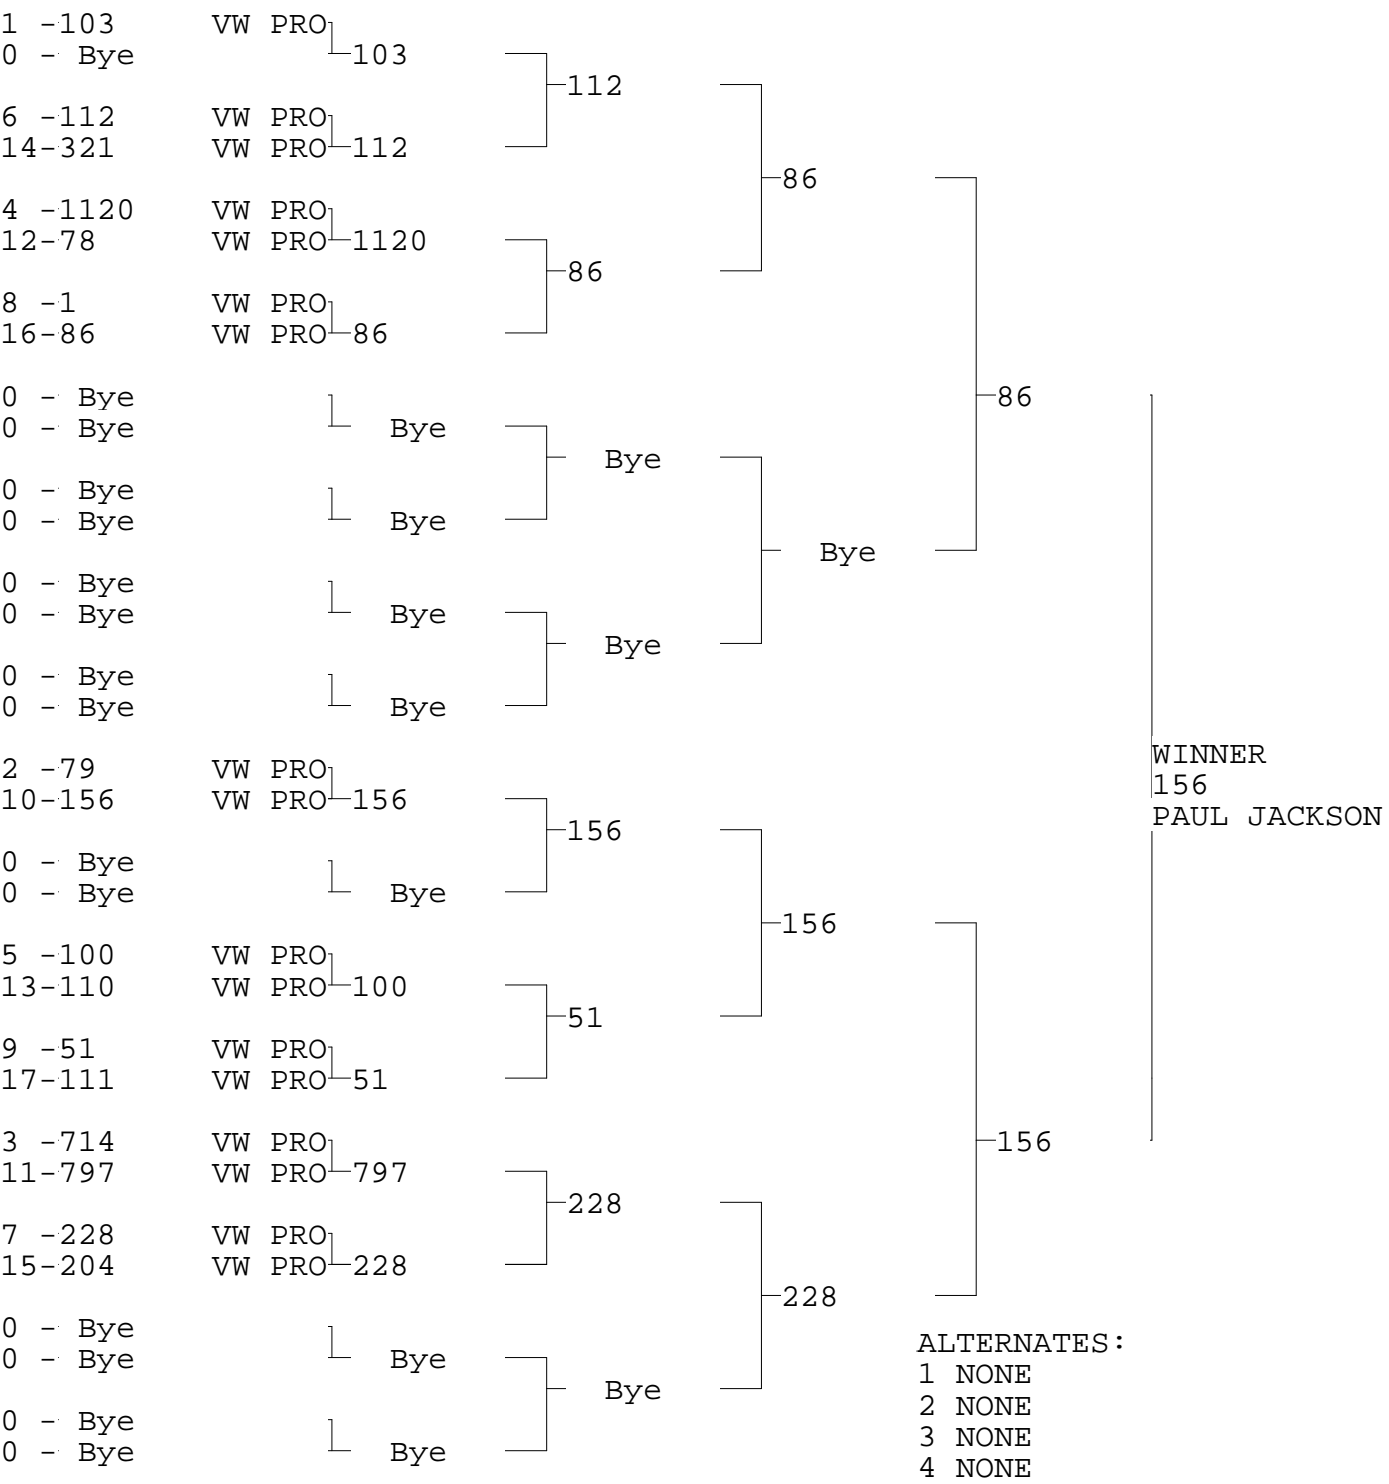

VW PRO

TSI RACENET SYSTEM  
PROGRESSIVE LADDER FOR 17 CARS

21/07/2013  
16:52:34

OFFICIAL