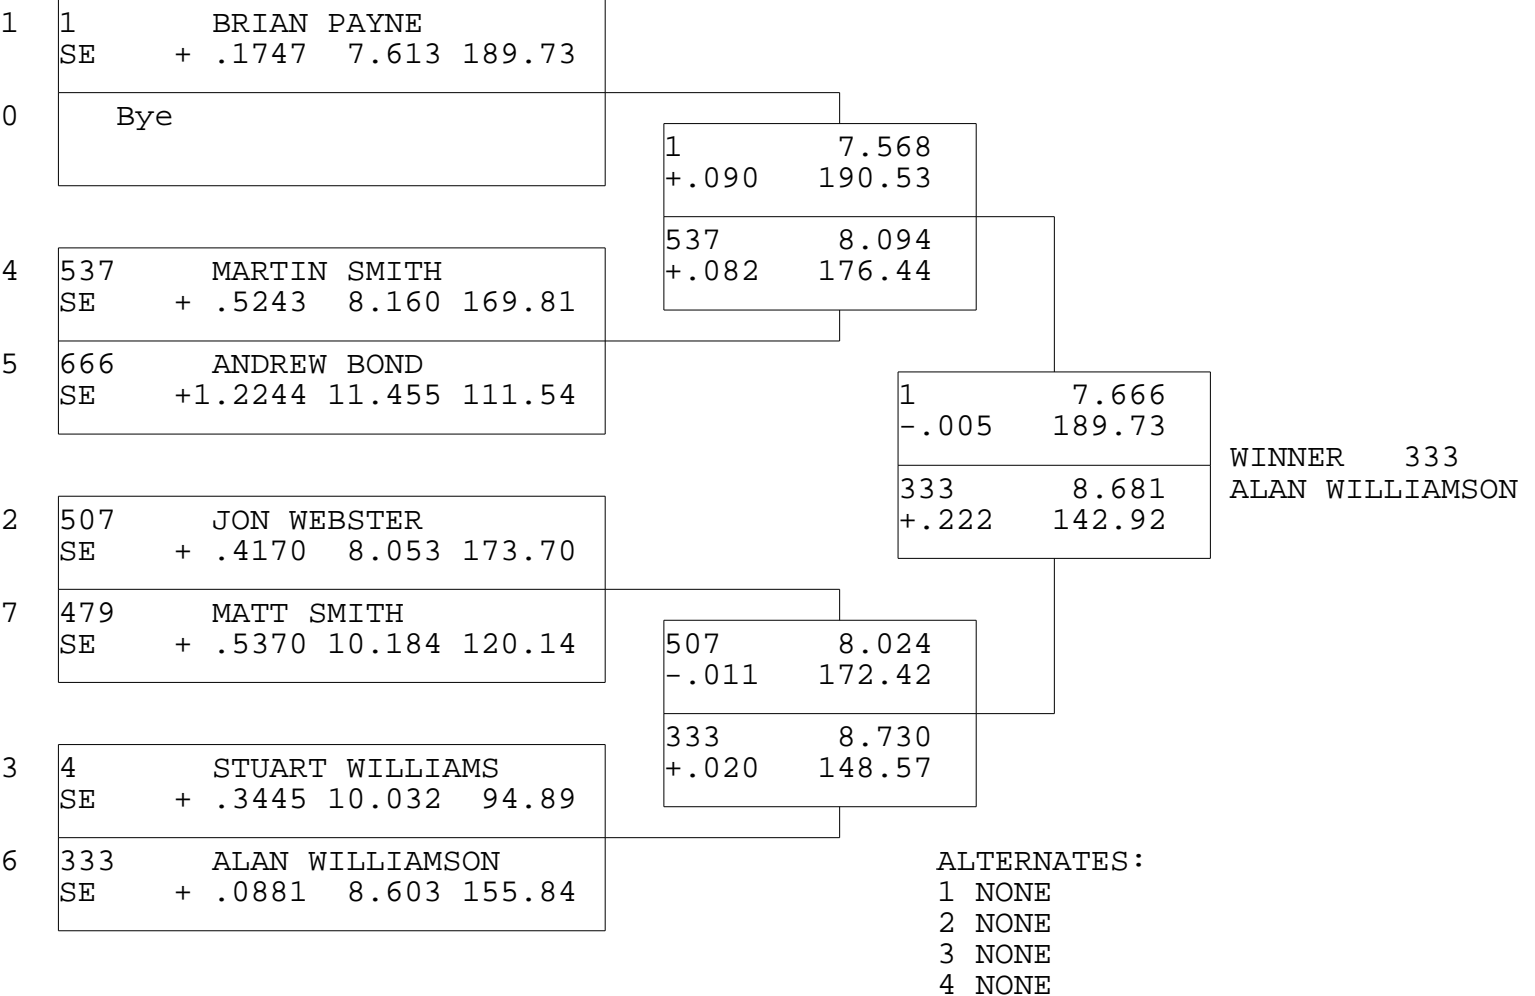

STREET ELIMINATOR

TST RACENET SYSTEM
PROGRESSIVE LADDER FOR 7 CARS

21/07/2013
16:52:58

OFFICIAL