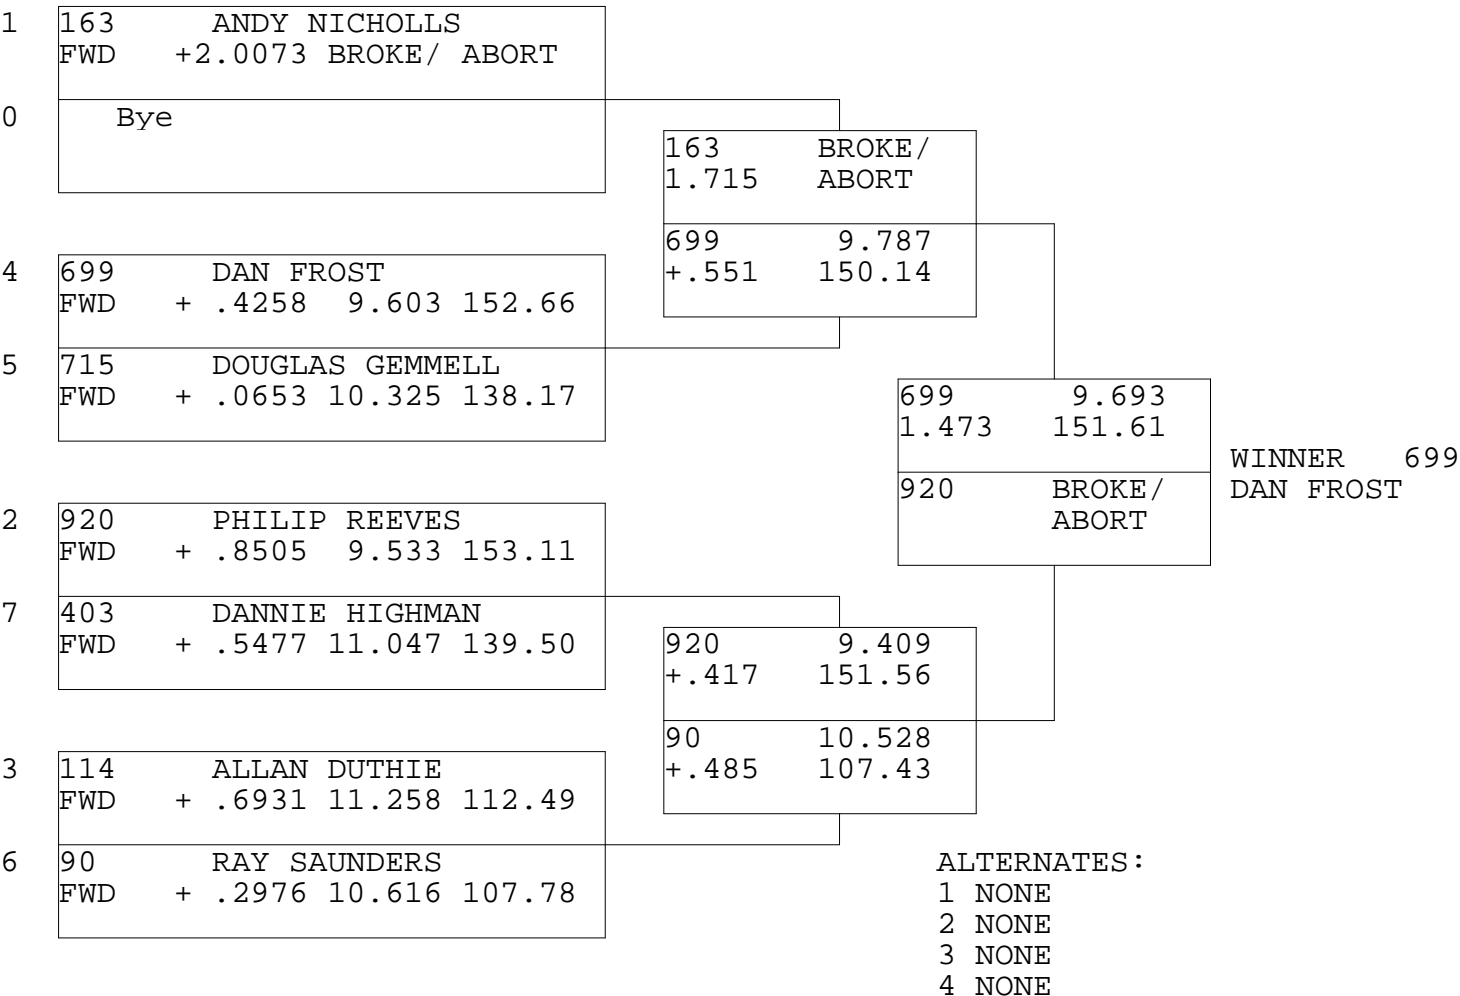

FRONT WHEEL DRIVE

TSI RACENET SYSTEM  
PROGRESSIVE LADDER FOR 7 CARS

2018-08-05  
3:26:42 PM

OFFICIAL