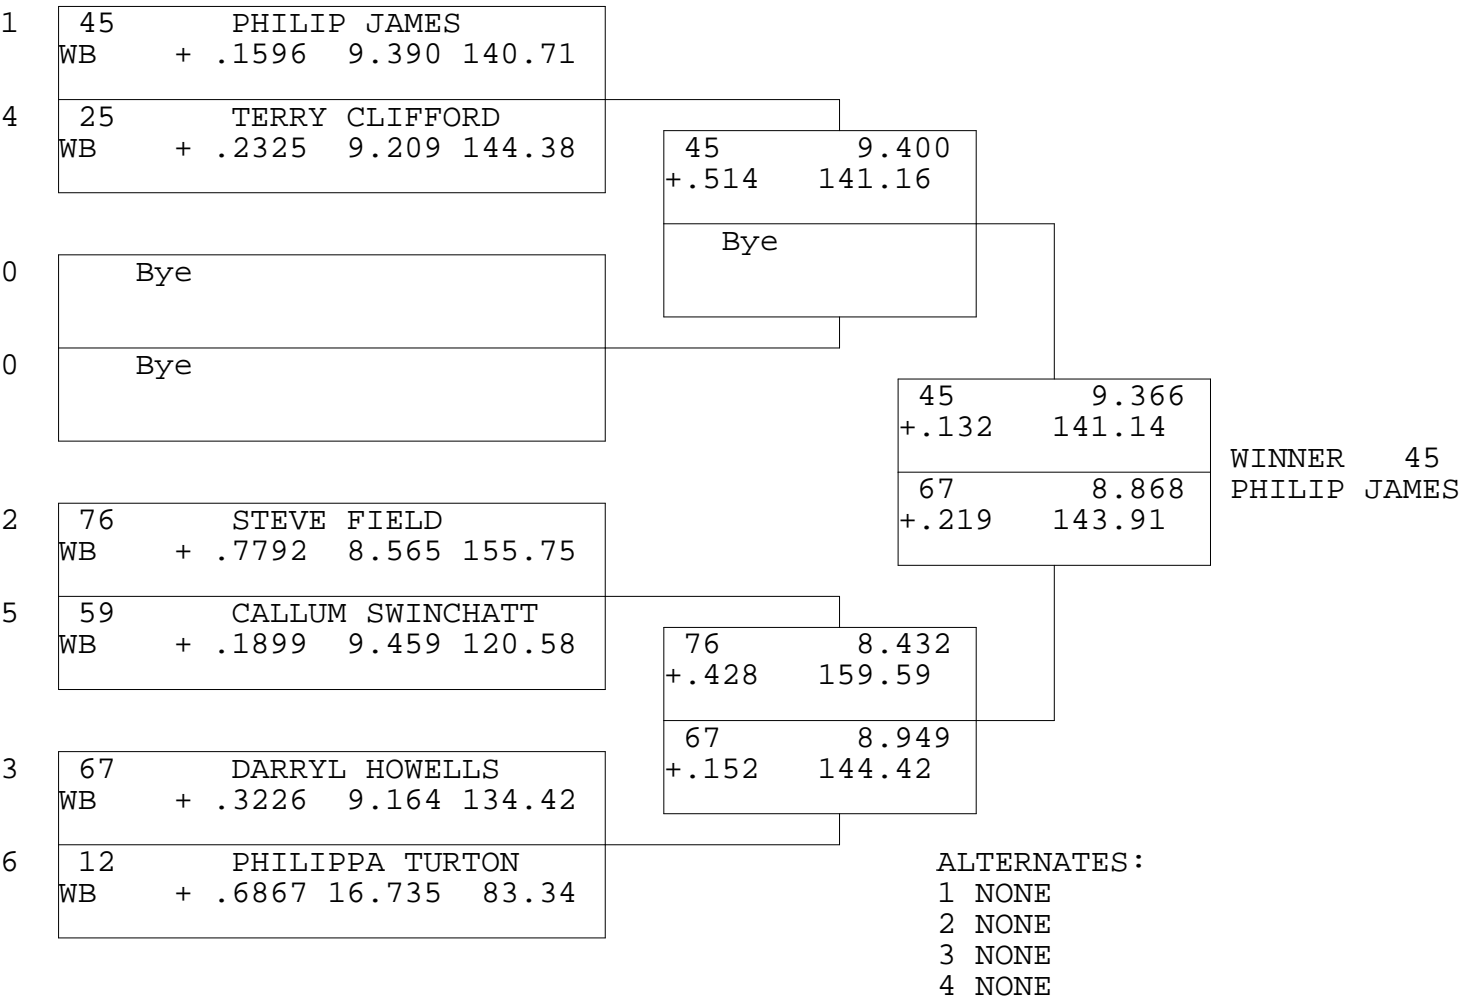

WILD BUNCH

TSI RACENET SYSTEM
 PROGRESSIVE LADDER FOR 6 CARS

2018-07-01
 4:50:23 PM

OFFICIAL