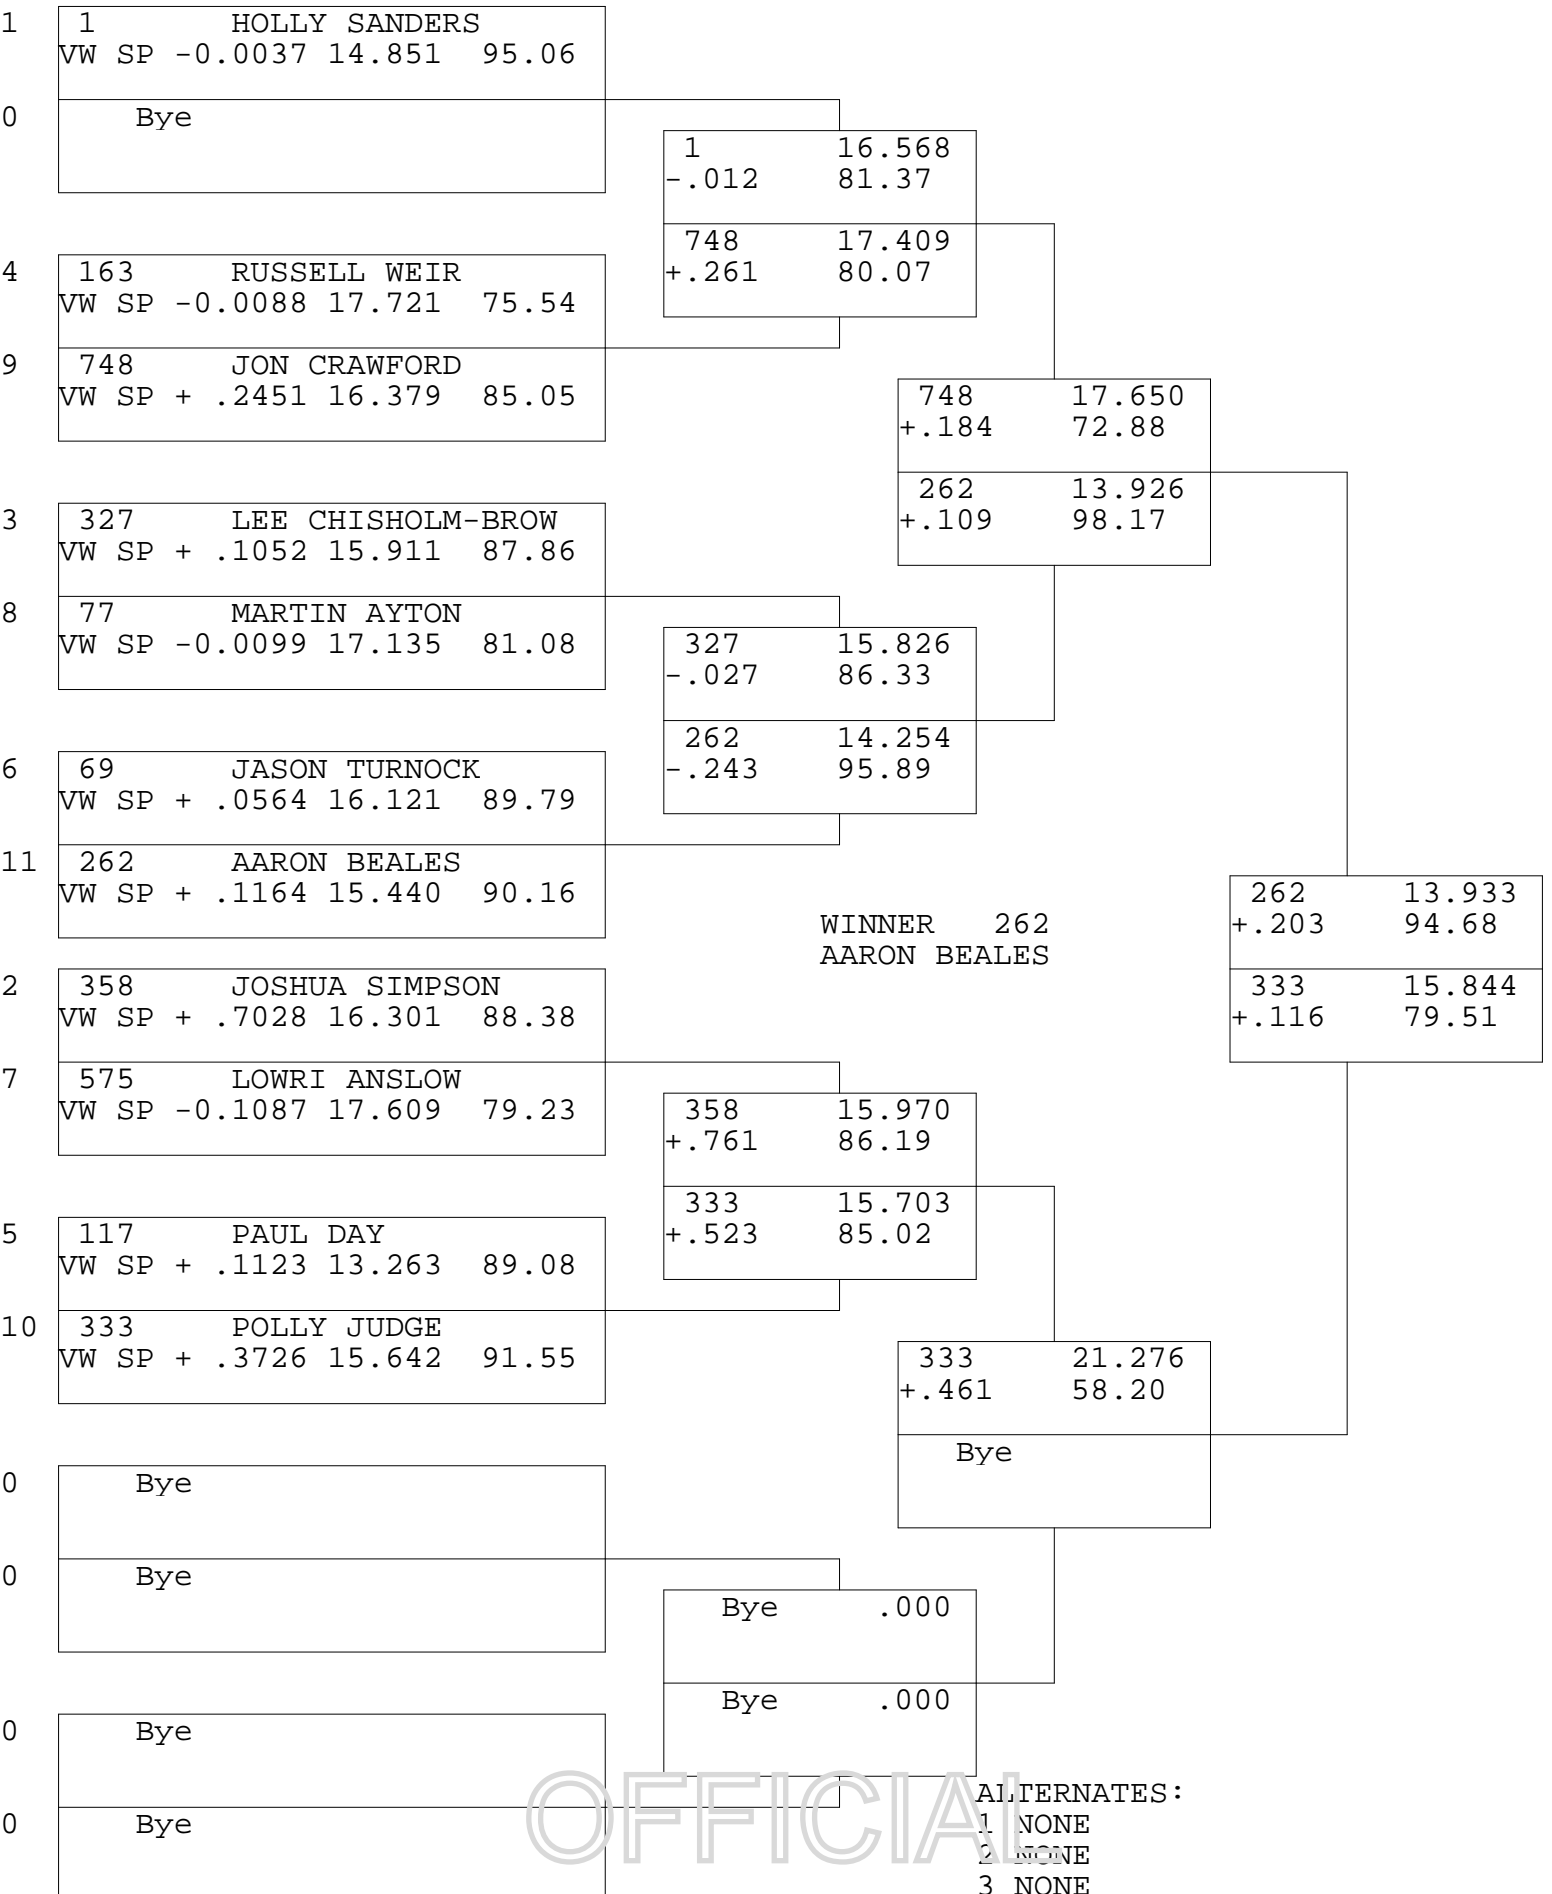

VW SPORTSMAN

TSI RACENET SYSTEM
PROGRESSIVE LADDER FOR 11 CARS

2018-07-01
4:49:31 PM

OFFICIAL ALTERNATES:
1 NONE
2 NONE
3 NONE
4 NONE